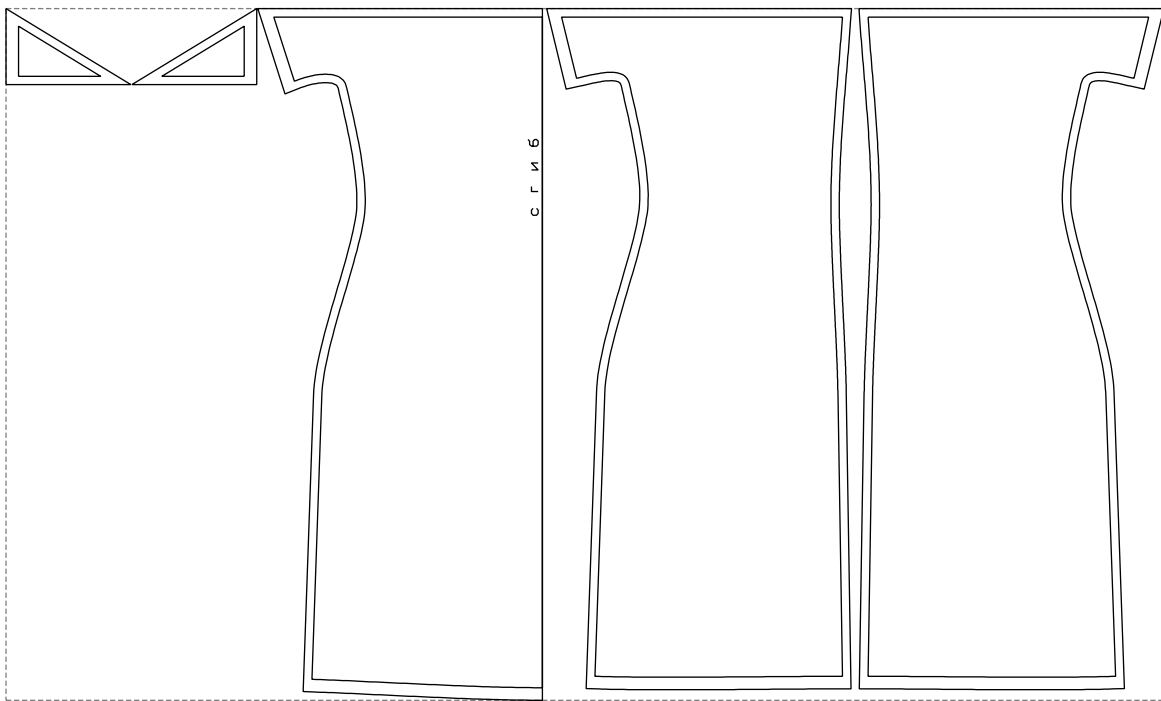

Not for print

Paper size: A4, size:1247.89 x823.90 mm

# Example

size:1378.97 x823.90 mm

Maneken =1 ver.0

rz\_1=170

rz\_16=100

rz\_17=85.4

rz\_18=80.2

rz\_19=108

rz\_20=105.4

---

. . . . .  
. . . . .  
. . . . .