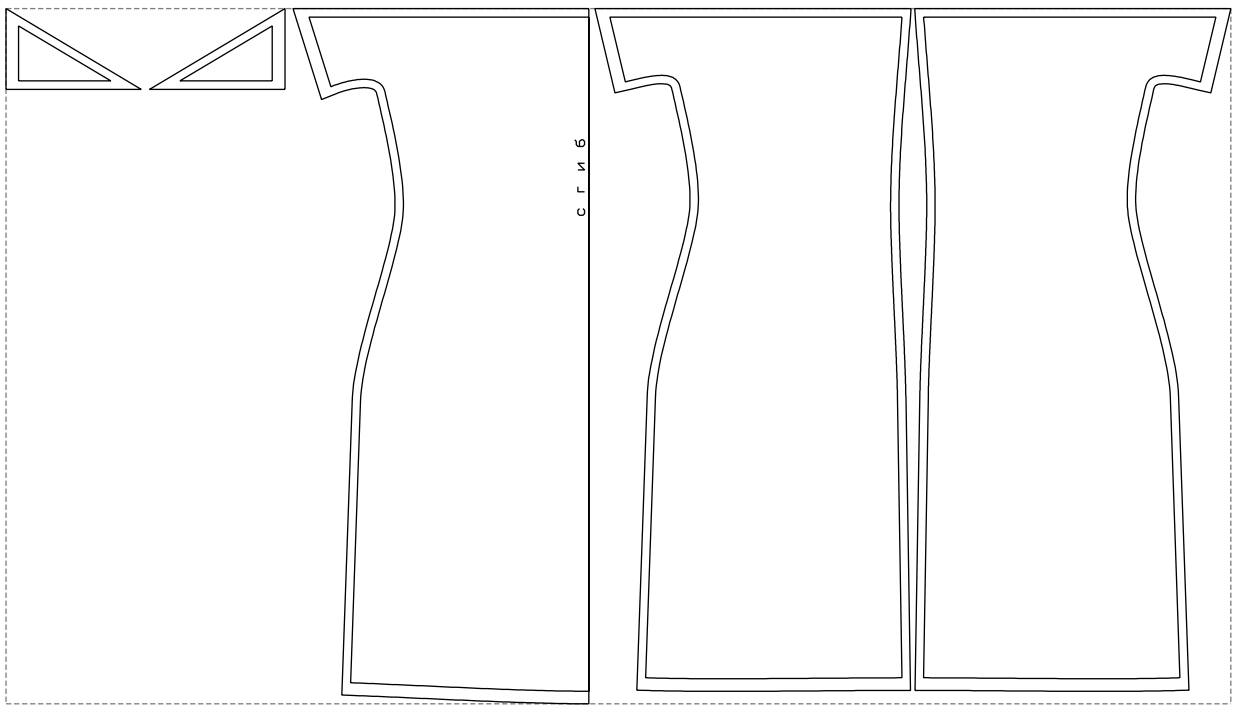

Not for print

Paper size: A4, size:1399.00 x827.97 mm

# Example

size:1458.77 x827.97 mm

Maneken =1 ver.0

rz\_1=170

rz\_16=104

rz\_17=88.9

rz\_18=84.4

rz\_19=112