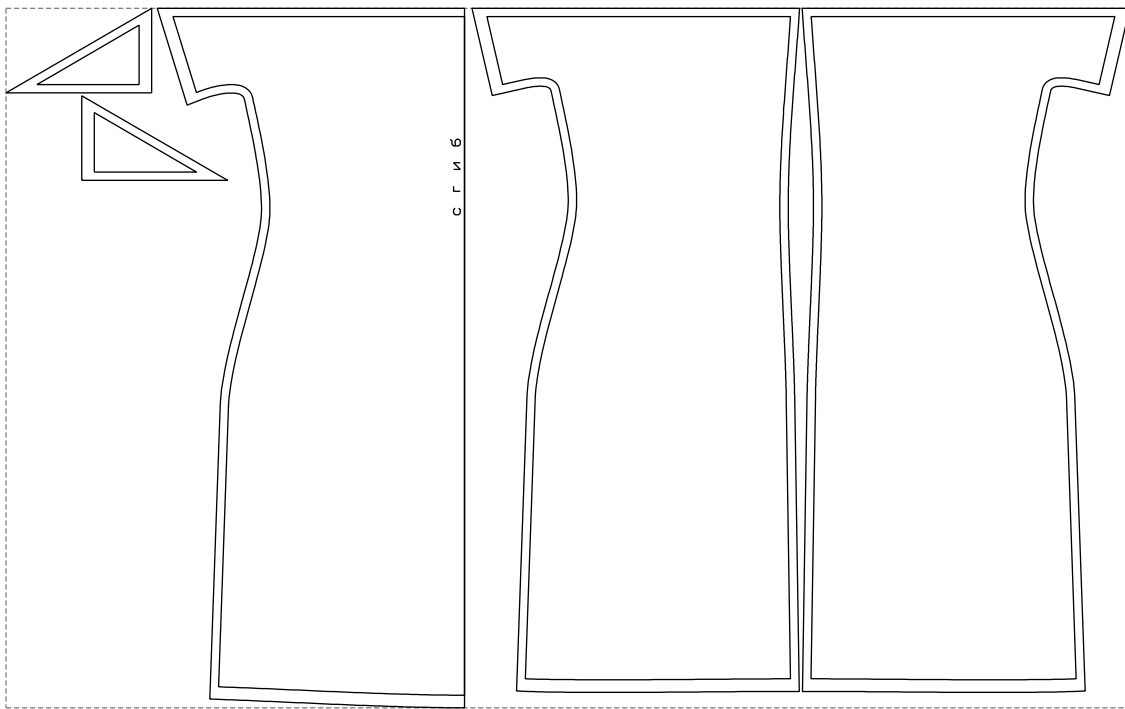

Not for print

Paper size: A4, size:1338.88 x833.30 mm

Example

size:1338.35 x833.30 mm

Maneken =1 ver.0

rz_1=170

rz_16=108

rz_17=92.5

rz_18=89.2

rz_19=116

rz_20=113

.
.
.