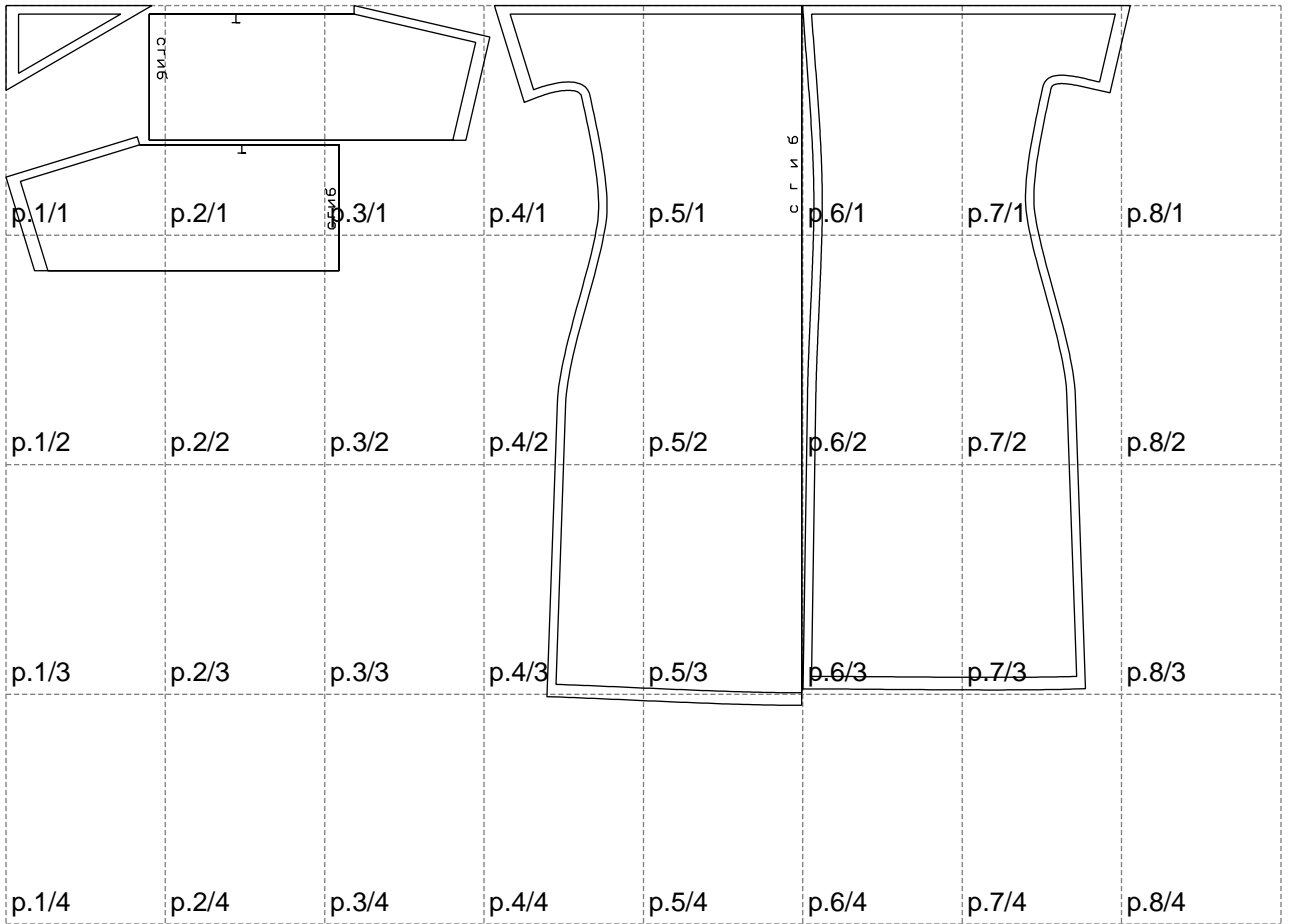

Not for print

Paper size: A4, size:1338.88 x833.30 mm

Example

size:1338.35 x833.30 mm

Maneken =1 ver.0

rz_1=170

rz_16=108

rz_17=92.5

rz_18=89.2

rz_19=116

rz_20=113

.
.
.