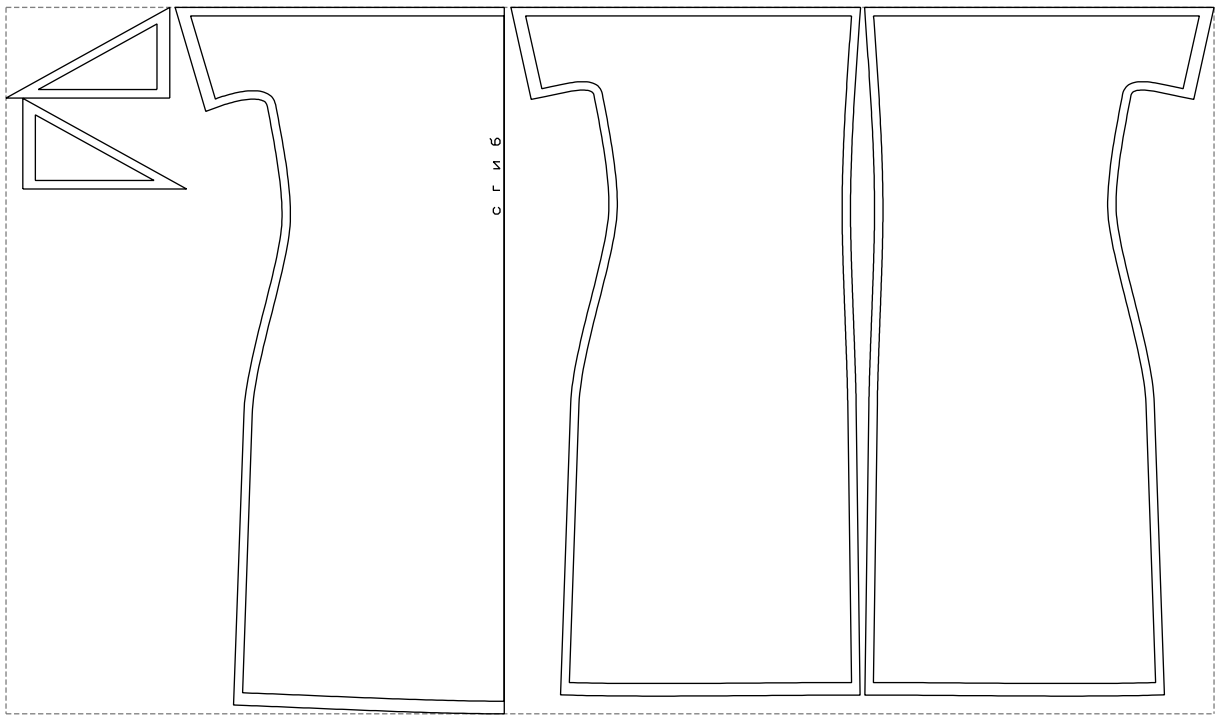

Not for print

Paper size: A4, size:1328.77 x841.40 mm

Example

size:1438.82 x841.40 mm

Maneken =1 ver.0

rz_1=170

rz_16=116

rz_17=100

rz_18=98.8

rz_19=124

rz_20=121

.
.
.