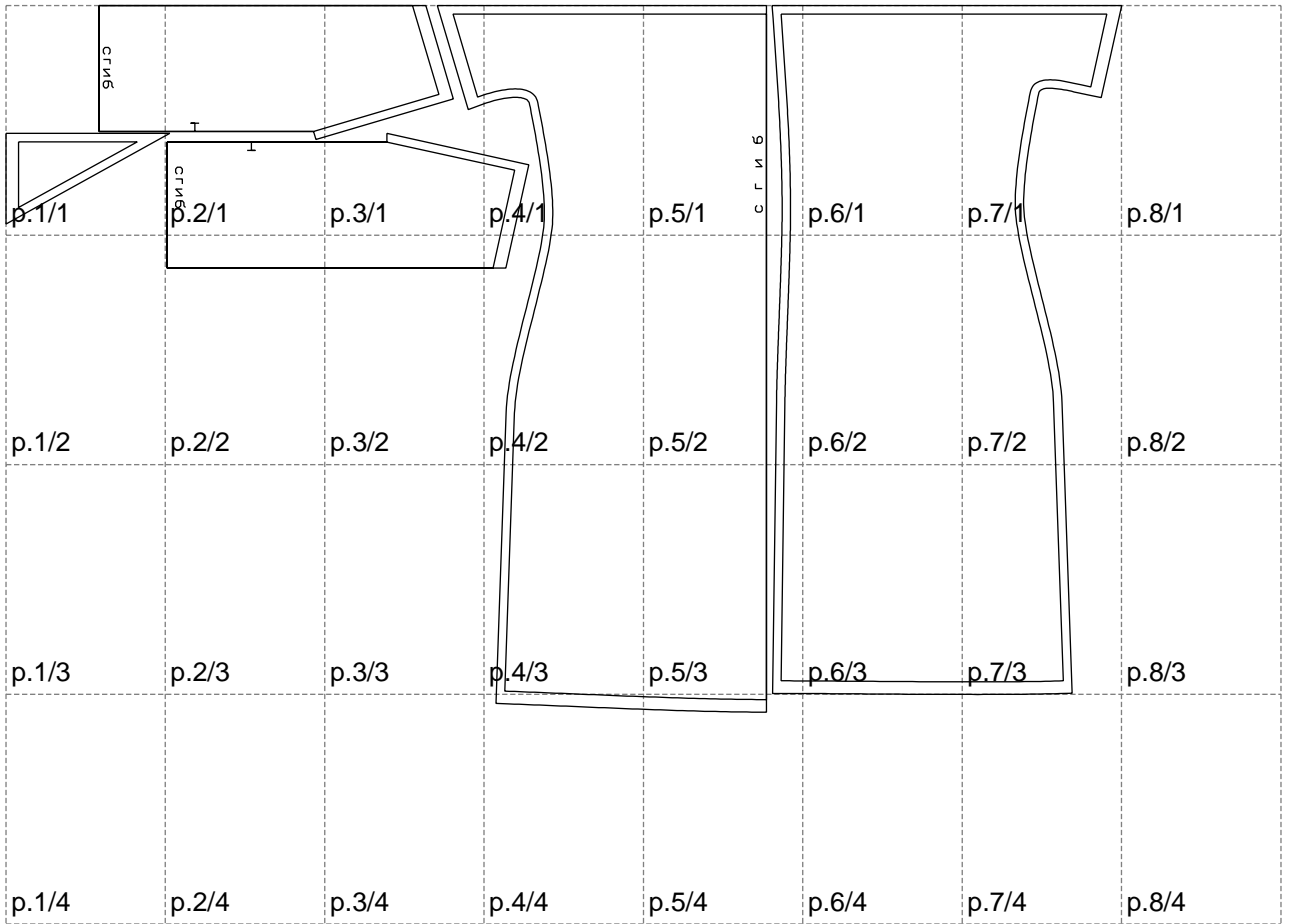

Not for print

Paper size: A4, size:1328.77 x841.40 mm

Example

size:1438.82 x841.40 mm

Maneken =1 ver.0

rz_1=170

rz_16=116

rz_17=100

rz_18=98.8

rz_19=124

rz_20=121

.
.
.