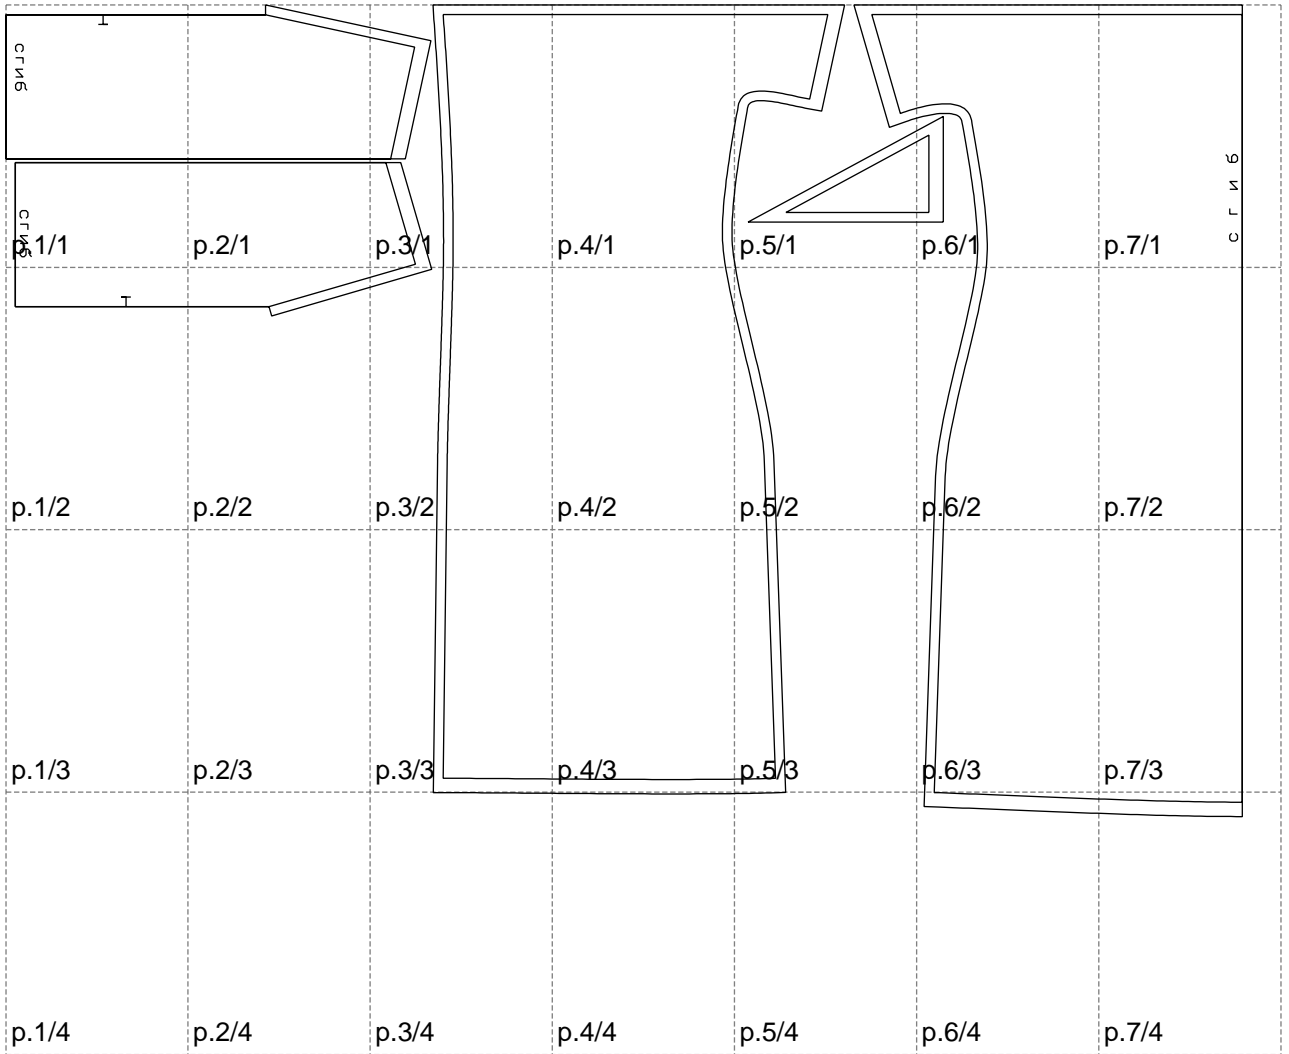

Not for print

Paper size: A4, size:1288.28 x845.63 mm

Example

size:1488.96 x845.63 mm

Maneken =1 ver.0

rz_1=170

rz_16=120

rz_17=104

rz_18=103.6

rz_19=128

rz_20=125.1

.
.
.