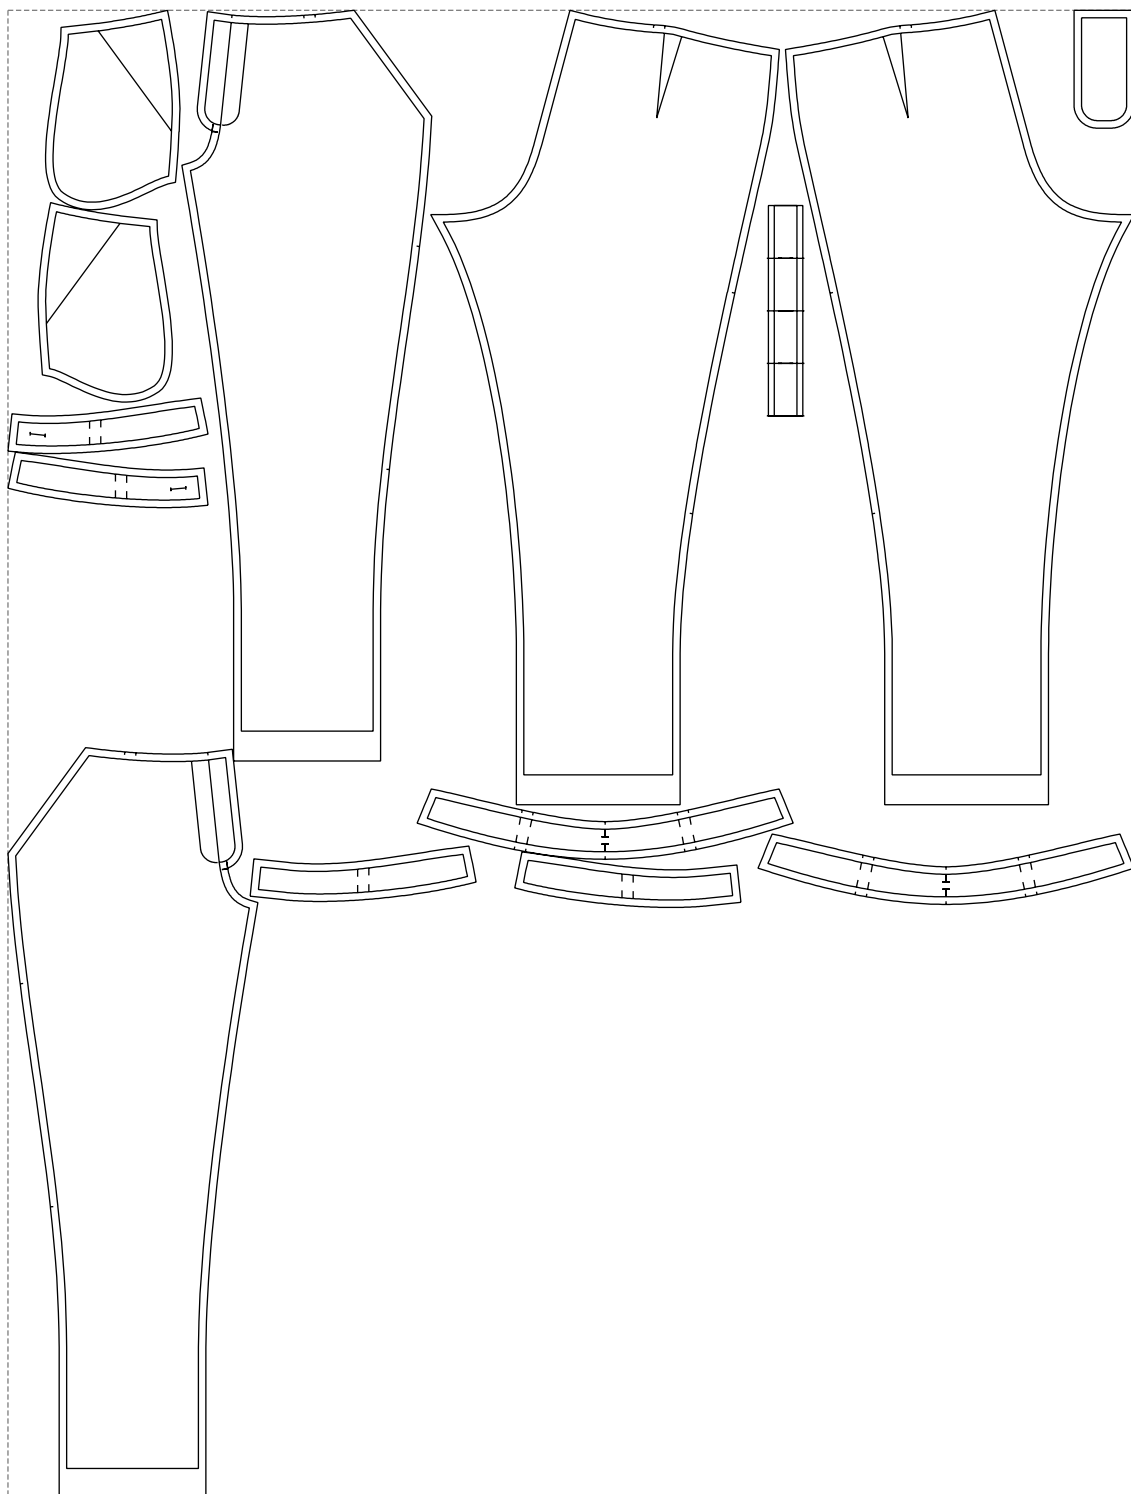

Not for print

Paper size: A4, size:1368.92 x1057.94 mm

# Example

size:1499.00 x1981.53 mm

Maneken =1 ver.0

rz\_1=170

rz\_16=100

rz\_17=85.4

rz\_18=80.2

rz\_19=108

rz\_20=105.4

---

. . . . .  
. . . . .  
. . . . .