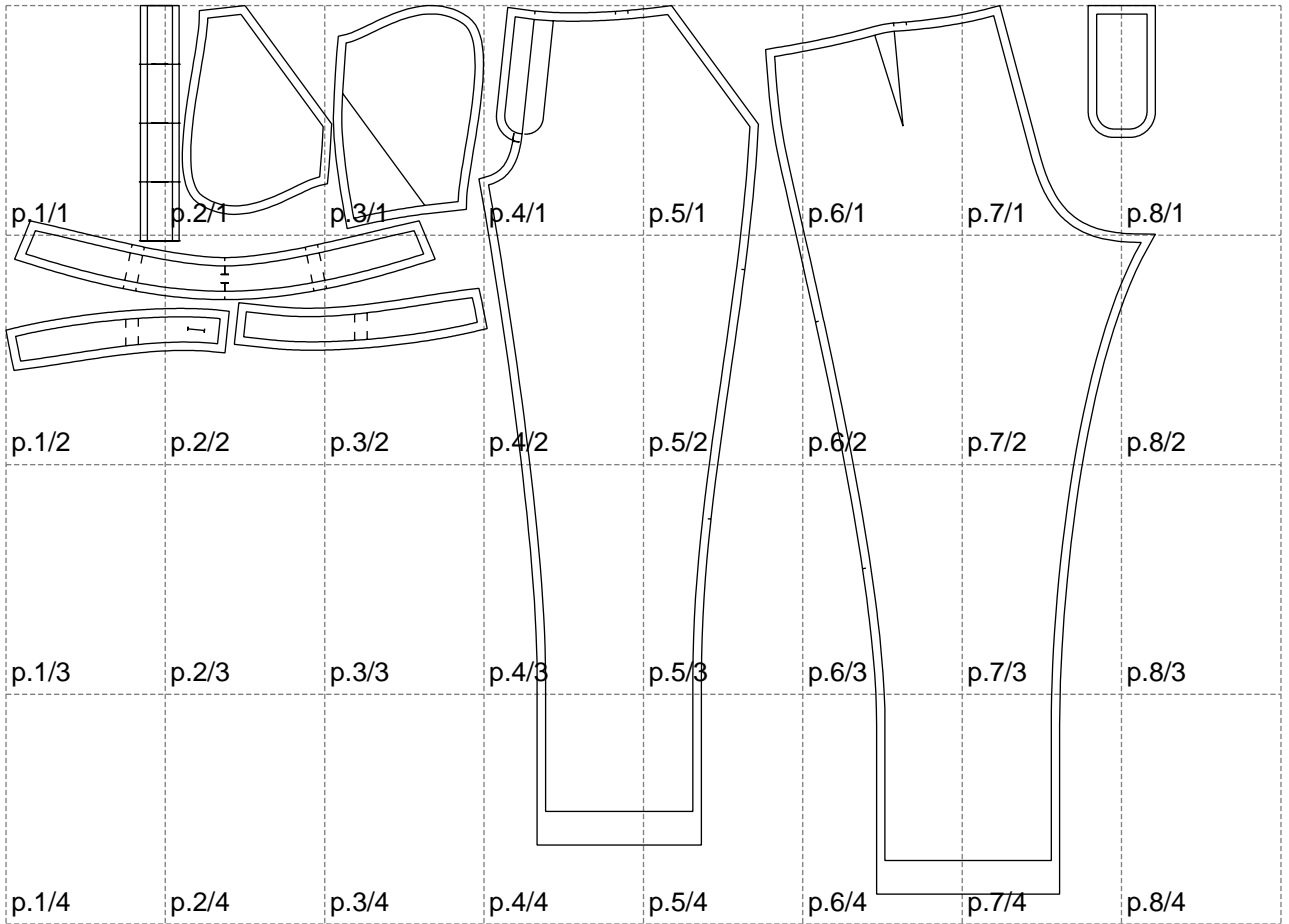

Not for print

Paper size: A4, size:1368.92 x1057.94 mm

# Example

size:1499.00 x1981.53 mm

Maneken =1 ver.0

rz\_1=170

rz\_16=100

rz\_17=85.4

rz\_18=80.2

rz\_19=108

rz\_20=105.4

---

. . . . .  
. . . . .  
. . . . .