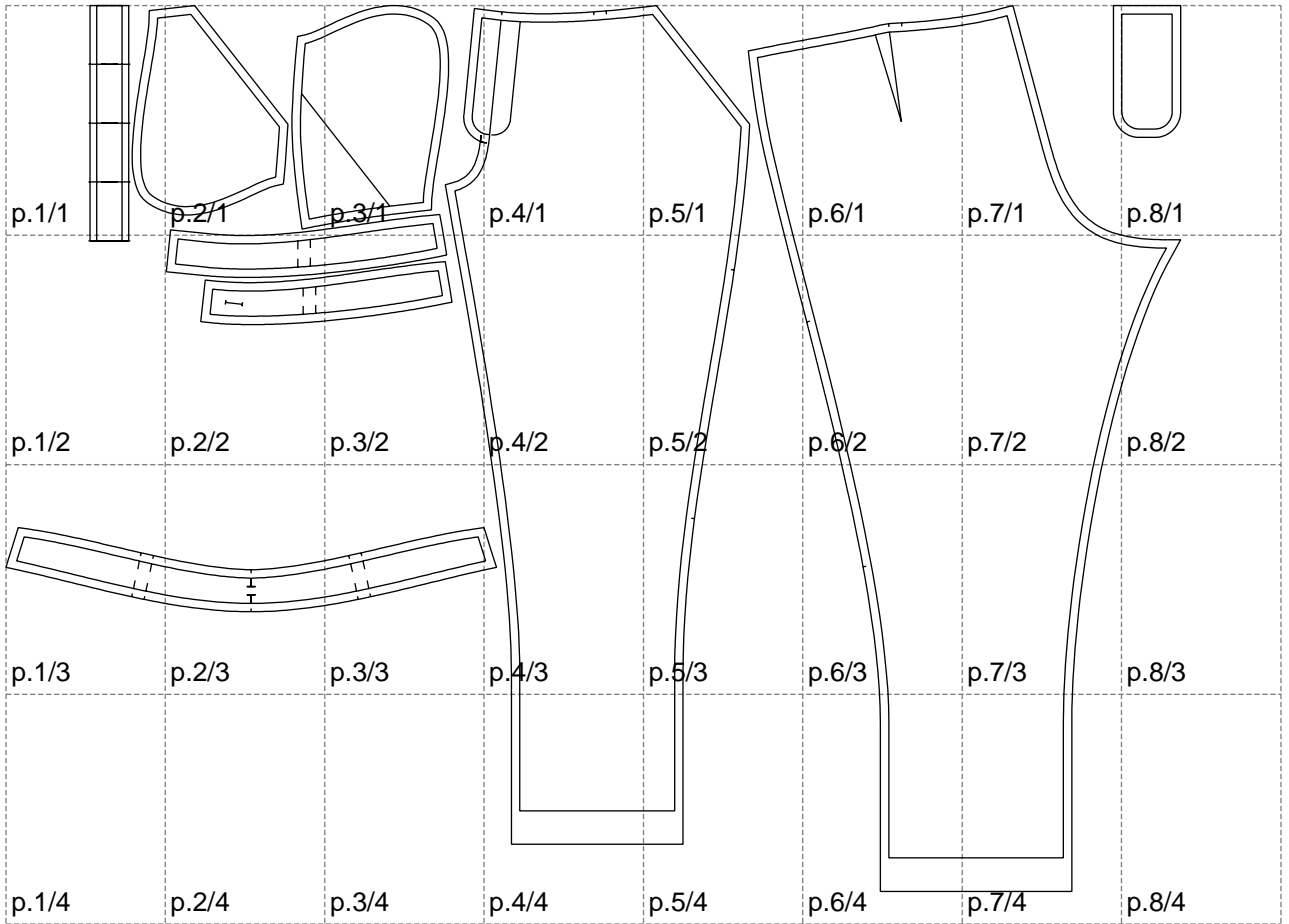

Not for print

Paper size: A4, size:1399.00 x1054.97 mm

# Example

size:1499.00 x1961.54 mm

Maneken =1 ver.0

rz\_1=170

rz\_16=112

rz\_17=96.2

rz\_18=94

rz\_19=120

rz\_20=117

---

. . . . .  
. . . . .  
. . . . .