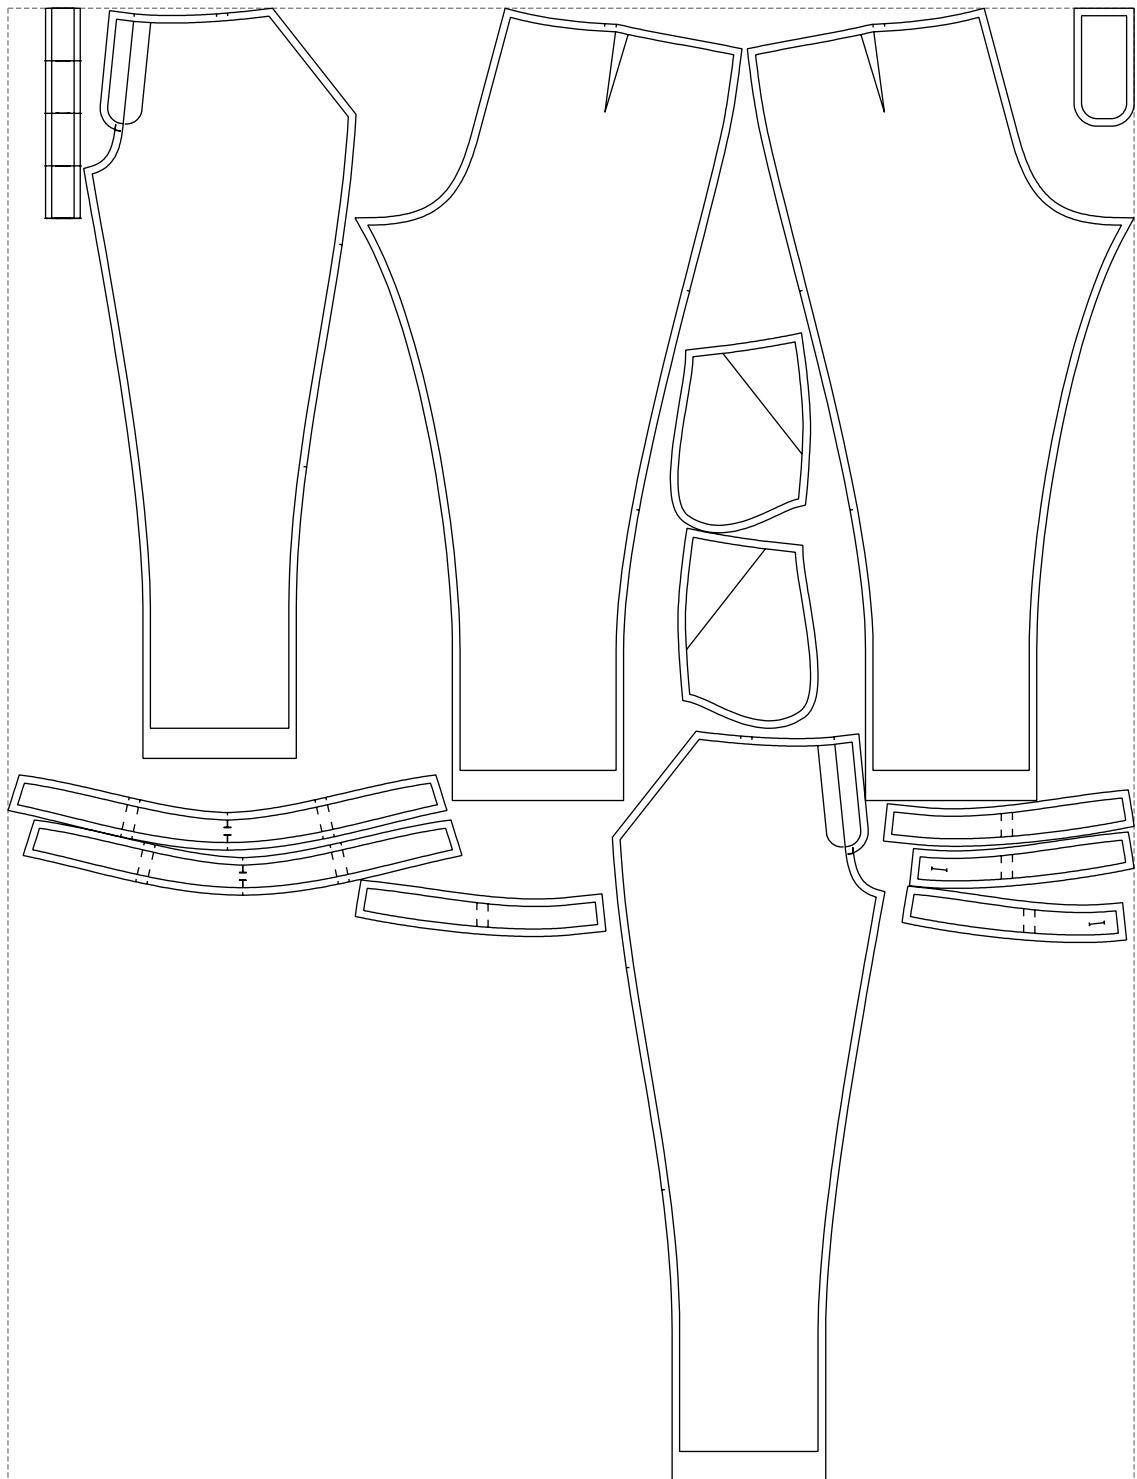

Not for print

Paper size: A4, size:1399.00 x1054.97 mm

# Example

size:1499.00 x1961.54 mm

Maneken =1 ver.0

rz\_1=170

rz\_16=112

rz\_17=96.2

rz\_18=94

rz\_19=120