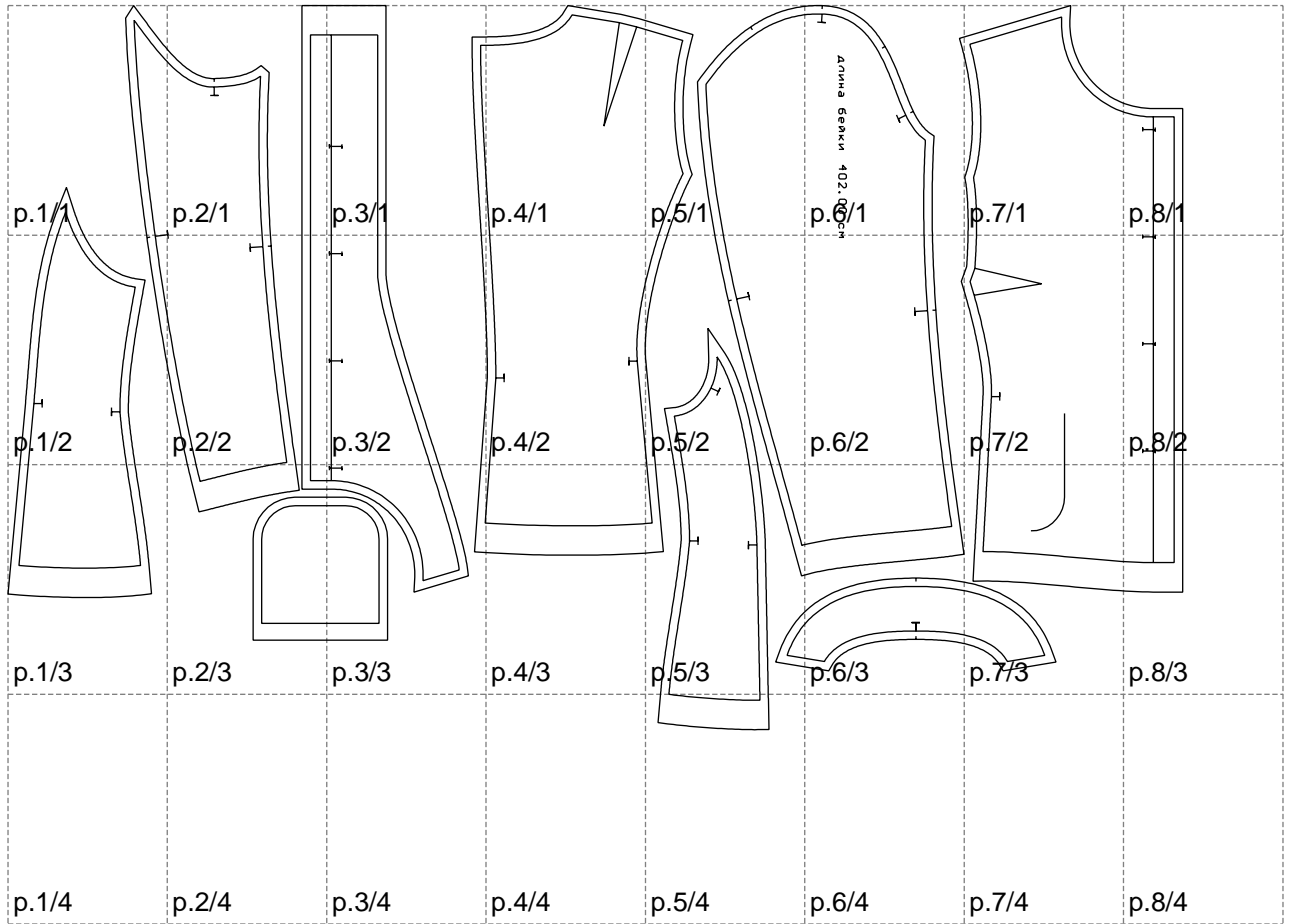

Not for print

Paper size: A4, size:1399.00 x862.26 mm

# Example

size:1499.00 x1679.47 mm

Maneken =1 ver.0

rz\_1=170

rz\_16=116

rz\_17=100

rz\_18=98.8

rz\_19=124

rz\_20=121

---

. . . . .  
. . . . .  
. . . . .