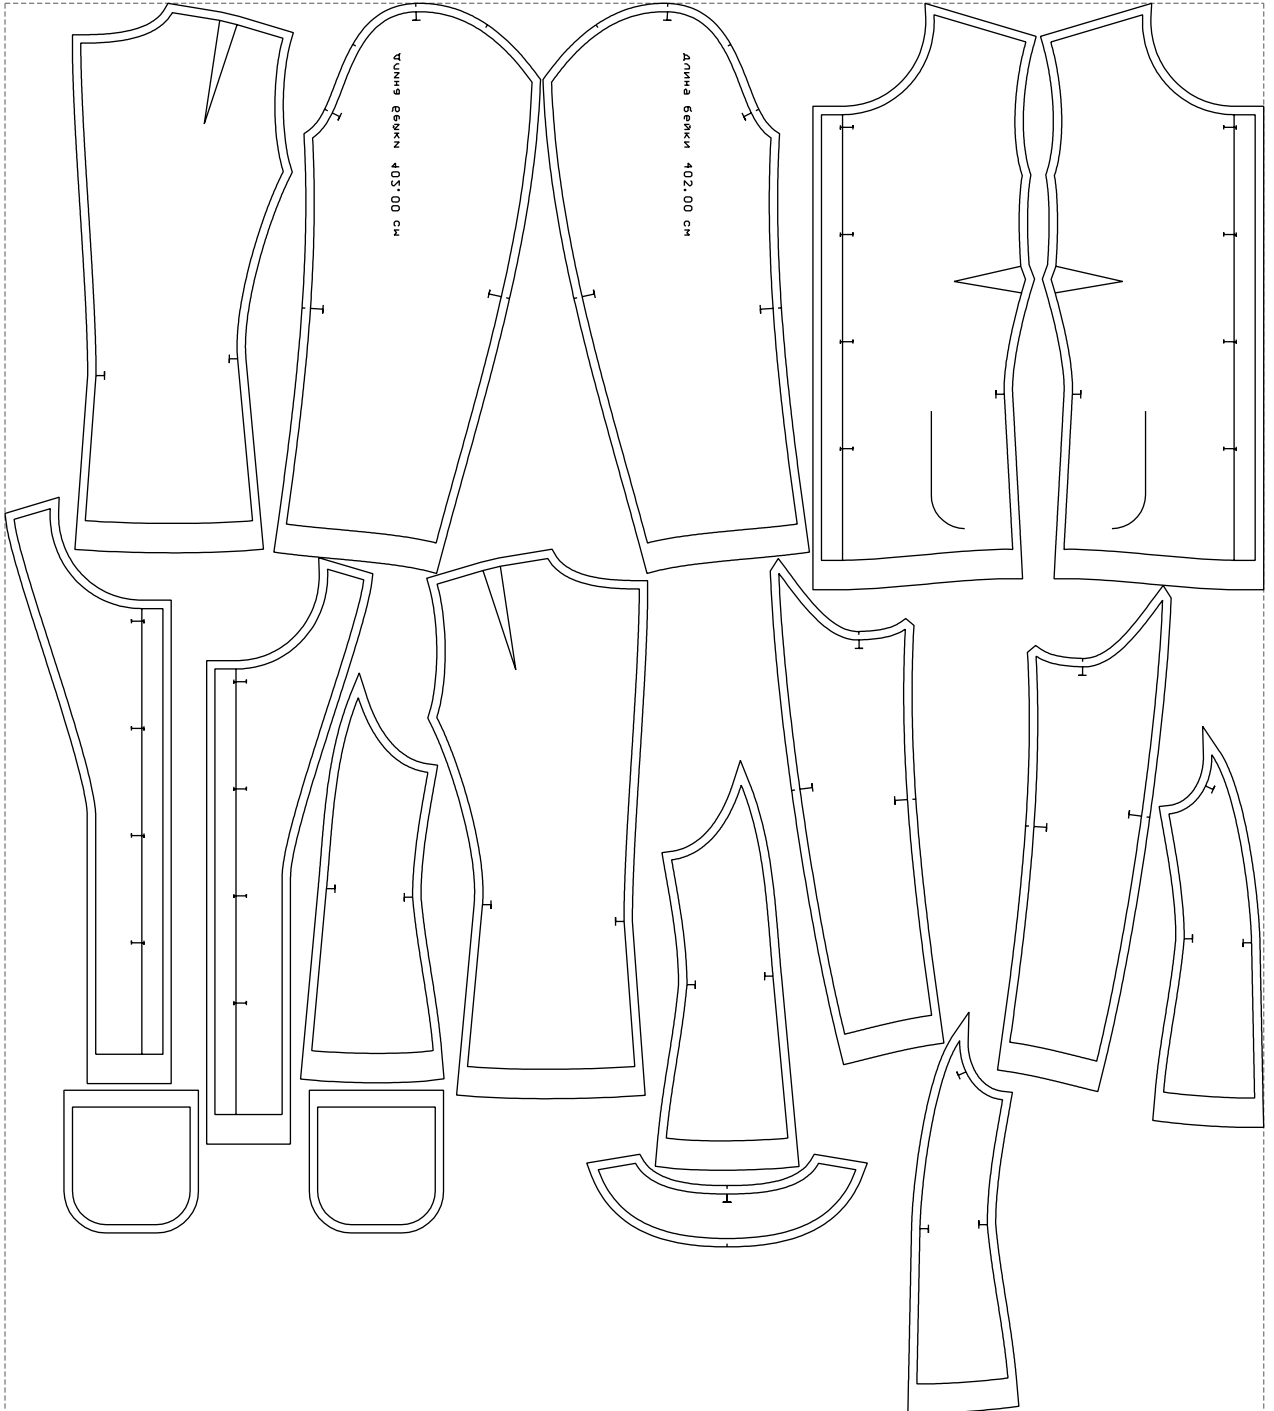

# Example

size:1499.00 x1679.47 mm

Maneken =1 ver.0

rz\_1=170

rz\_16=116

rz\_17=100

rz\_18=98.8

rz\_19=124