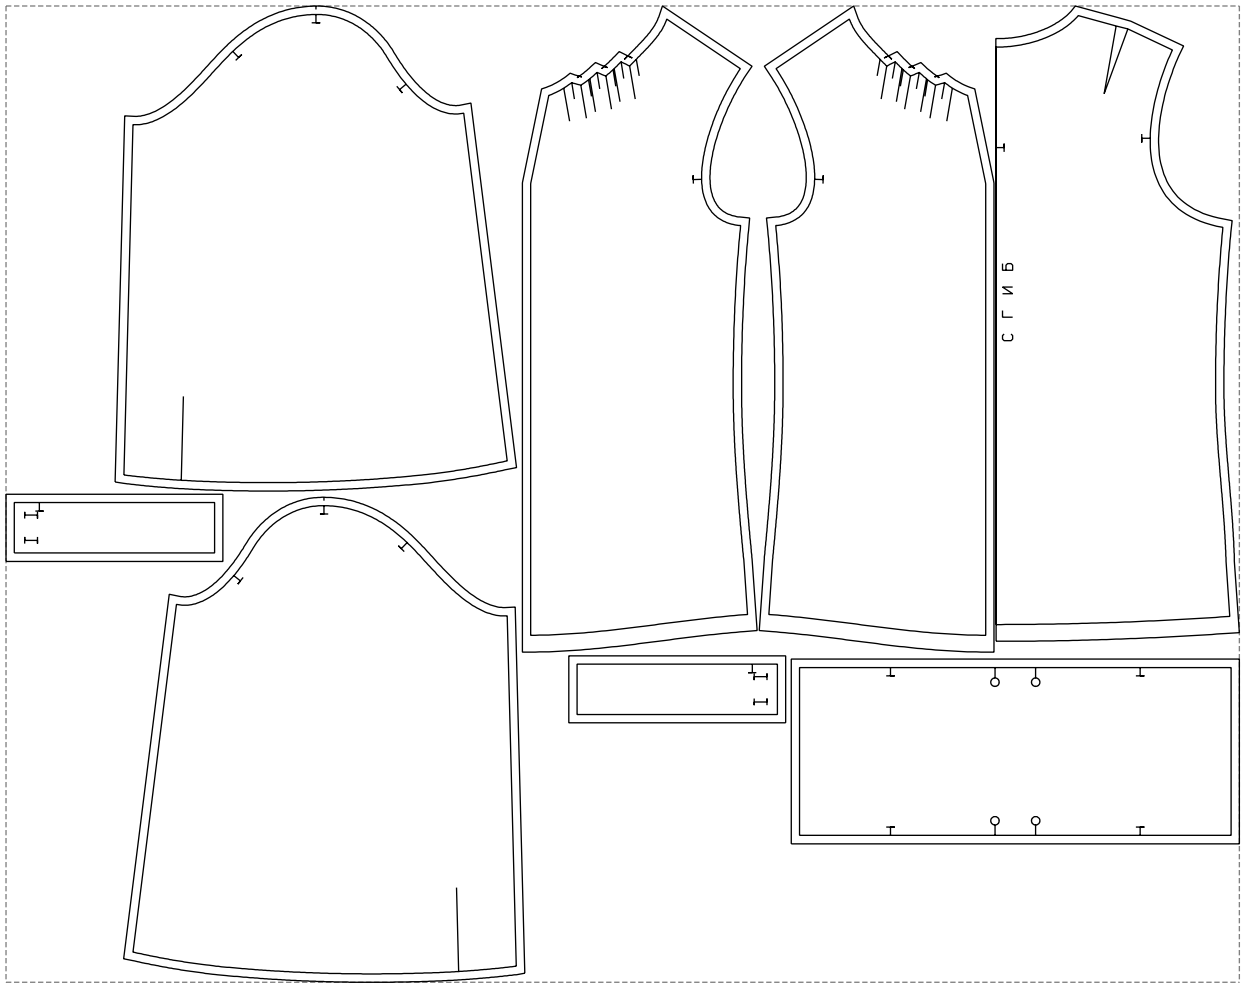

Not for print

Paper size: A4, size:1388.94 x793.13 mm

# Example

size:1468.99 x1162.86 mm

Maneken =1 ver.0

rz\_1=170

rz\_16=92

rz\_17=78.8

rz\_18=71.8

rz\_19=100

rz\_20=98.1

---

. . . . .  
. . . . .  
. . . . .