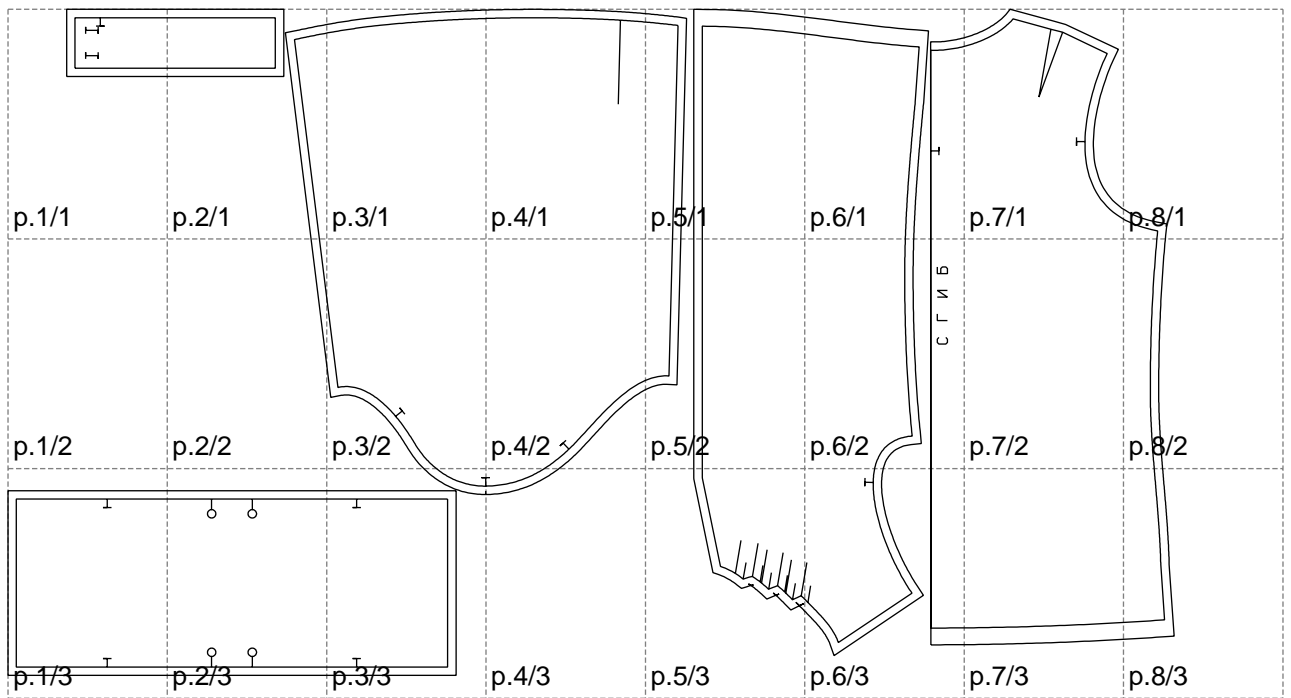

Not for print

Paper size: A4, size:1388.94 x793.13 mm

# Example

size:1468.99 x1162.86 mm

Maneken =1 ver.0

rz\_1=170

rz\_16=92

rz\_17=78.8

rz\_18=71.8

rz\_19=100

rz\_20=98.1

---

. . . . .  
. . . . .  
. . . . .