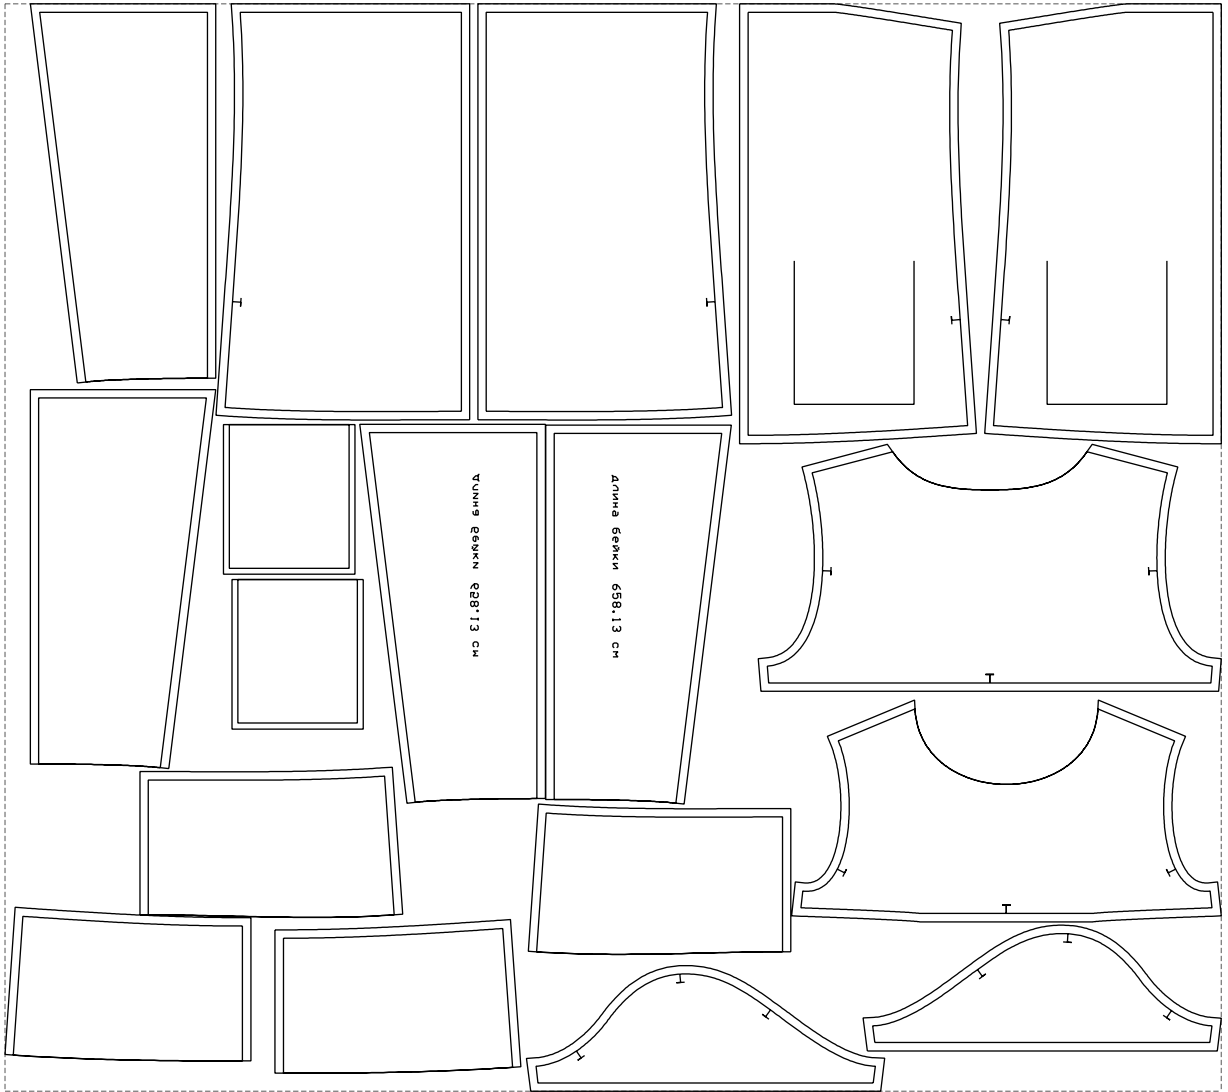

Not for print

Paper size: A4, size:1338.66 x887.06 mm

# Example

size:1448.74 x1295.31 mm

Maneken =1 ver.0

rz\_1=170

rz\_16=88

rz\_17=75.6

rz\_18=67.6

rz\_19=96

rz\_20=94.6

---

. . . . .  
. . . . .  
. . . . .