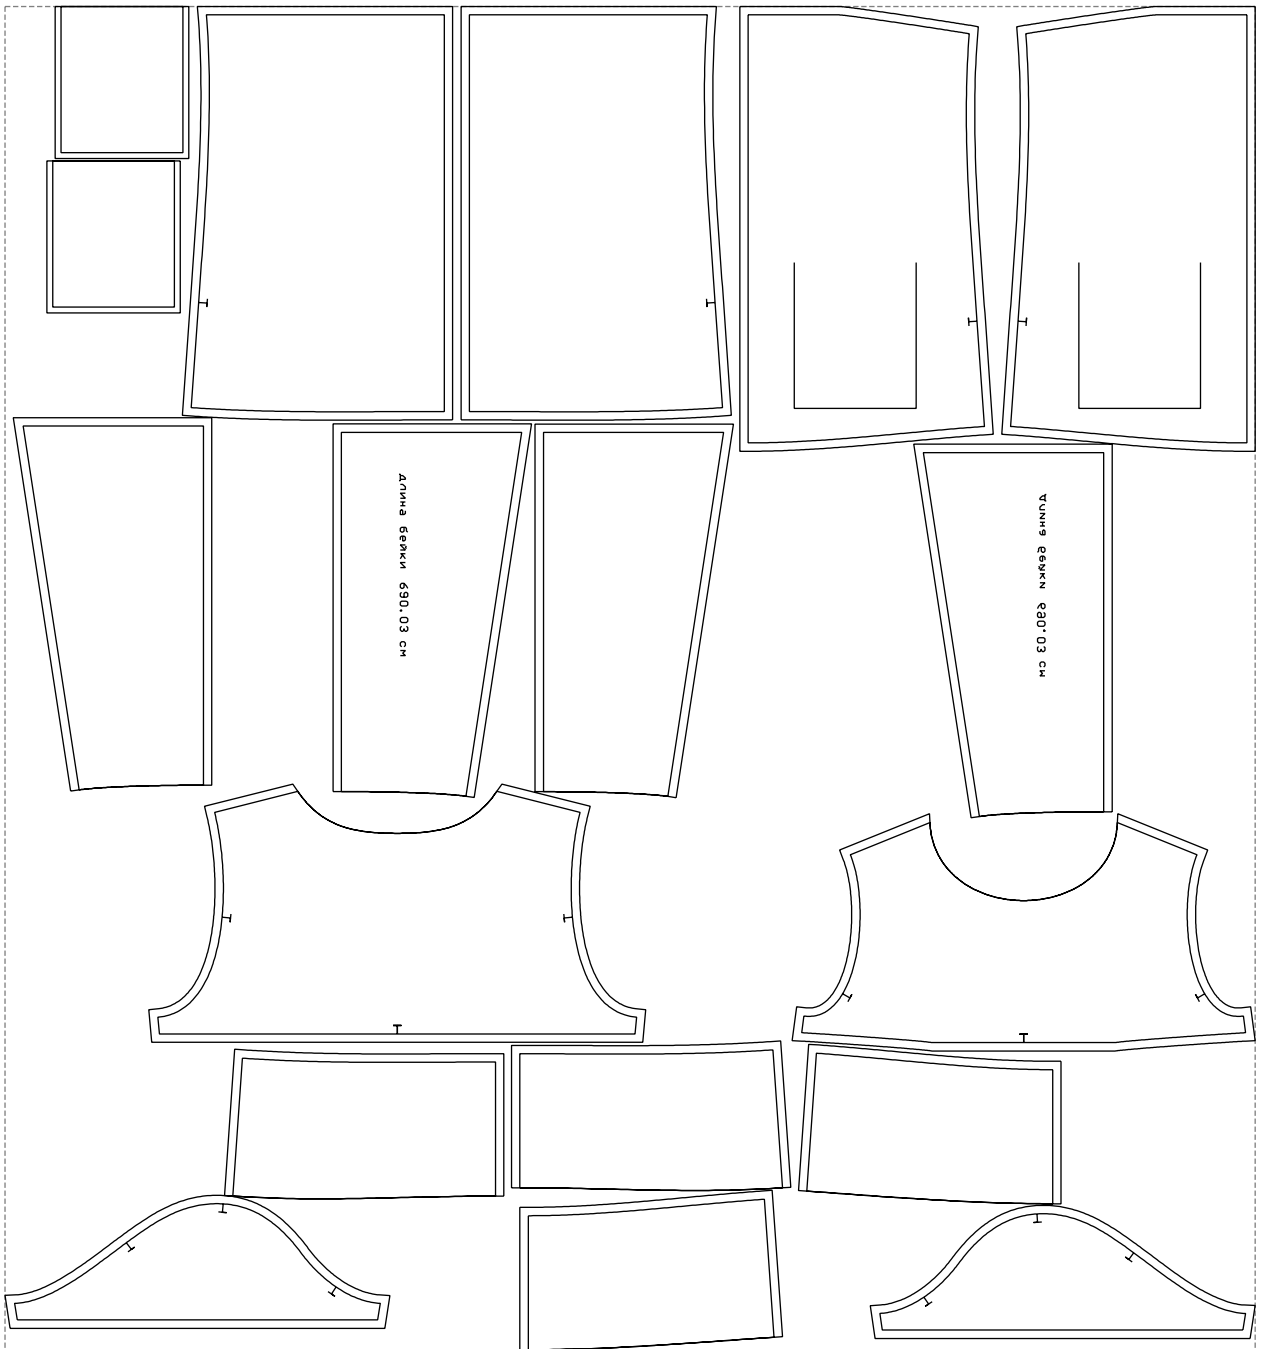

Not for print

Paper size: A4, size:1399.00 x941.56 mm

# Example

size:1489.00 x1600.11 mm

Maneken =1 ver.0

rz\_1=170

rz\_16=96

rz\_17=82

rz\_18=76

rz\_19=104

rz\_20=101.8

---

. . . . .  
. . . . .  
. . . . .