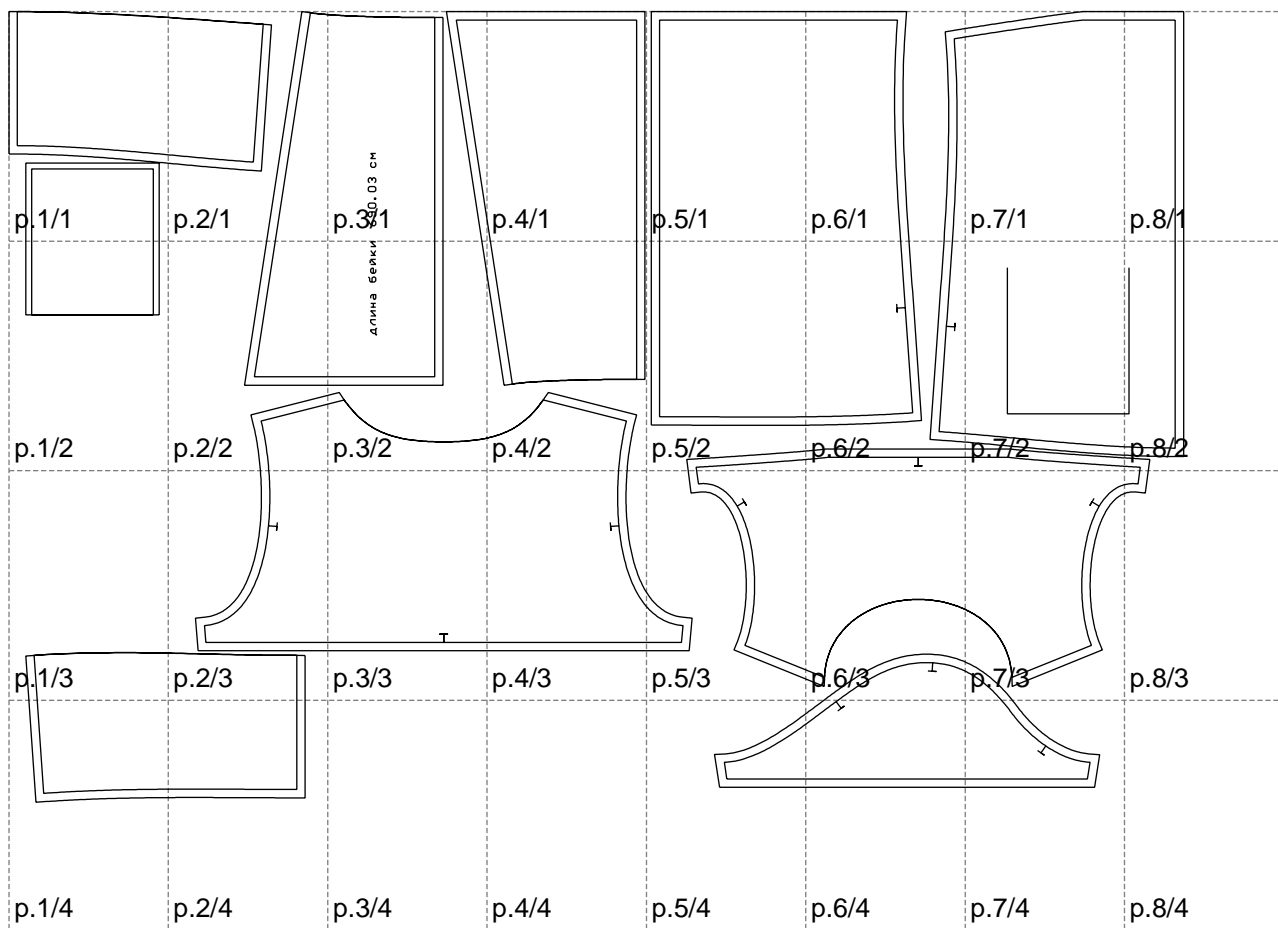

Not for print

Paper size: A4, size:1399.00 x941.56 mm

# Example

size:1489.00 x1600.11 mm

Maneken =1 ver.0

rz\_1=170

rz\_16=96

rz\_17=82

rz\_18=76

rz\_19=104

rz\_20=101.8

---

. . . . .  
. . . . .  
. . . . .