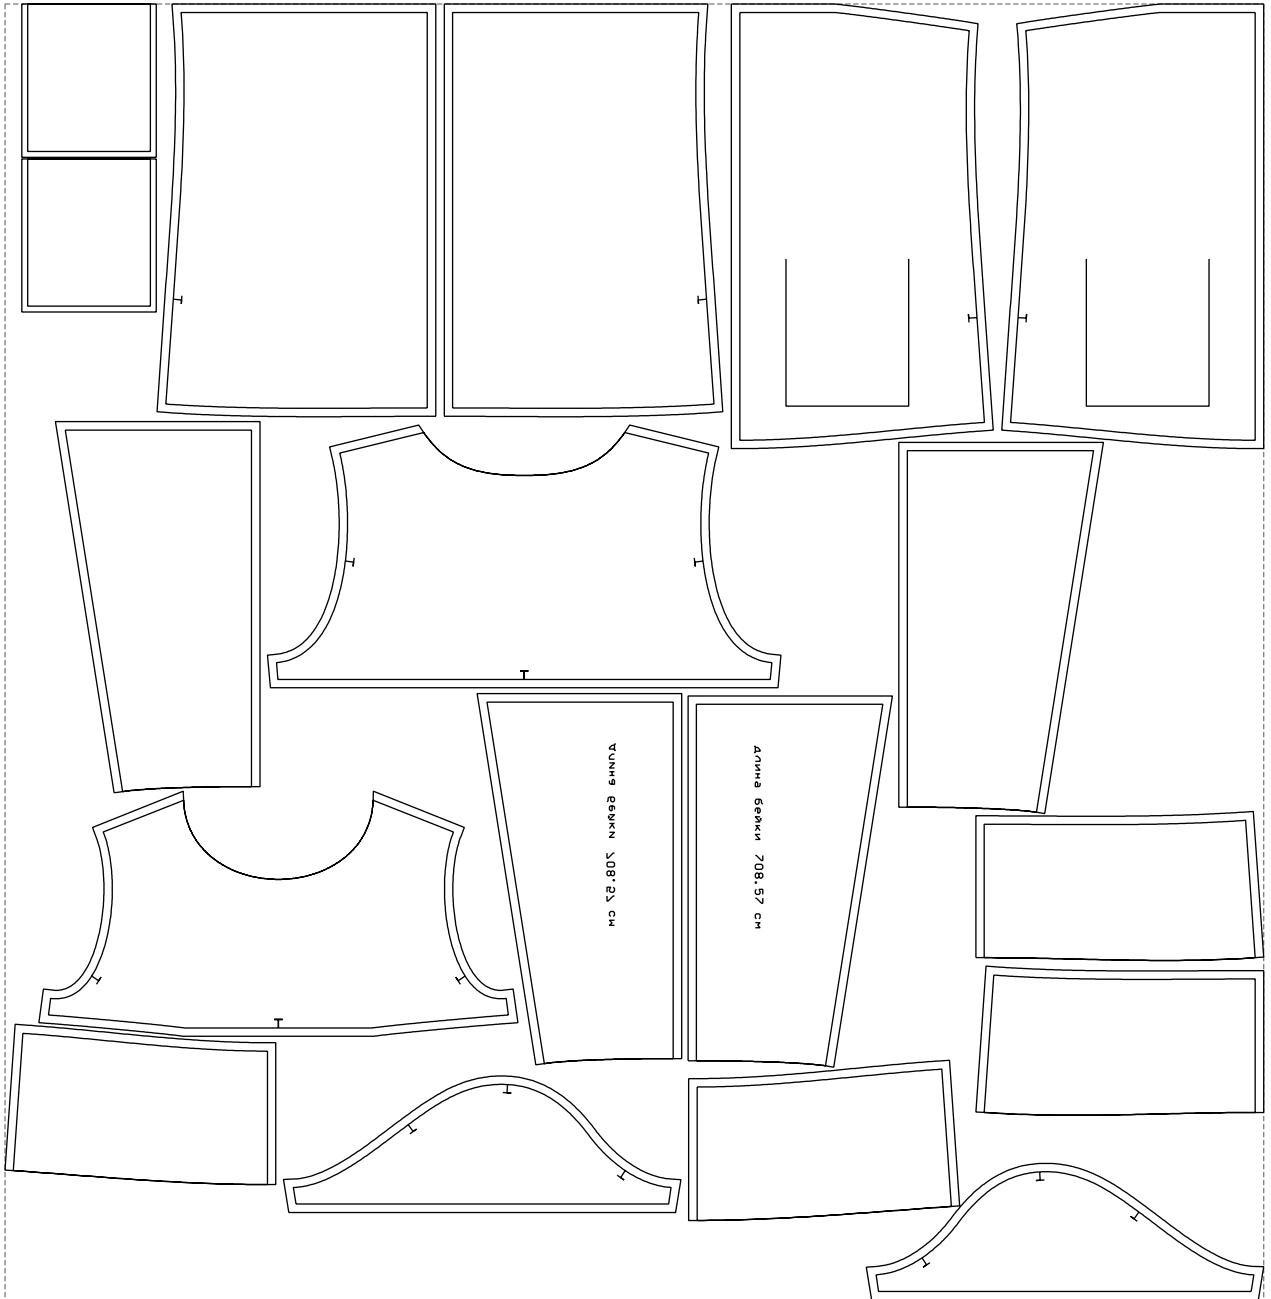

Not for print

Paper size: A4, size:1388.95 x980.13 mm

# Example

size:1499.00 x1543.50 mm

Maneken =1 ver.0

rz\_1=170

rz\_16=100

rz\_17=85.4

rz\_18=80.2

rz\_19=108

rz\_20=105.4

---

. . . . .  
. . . . .  
. . . . .