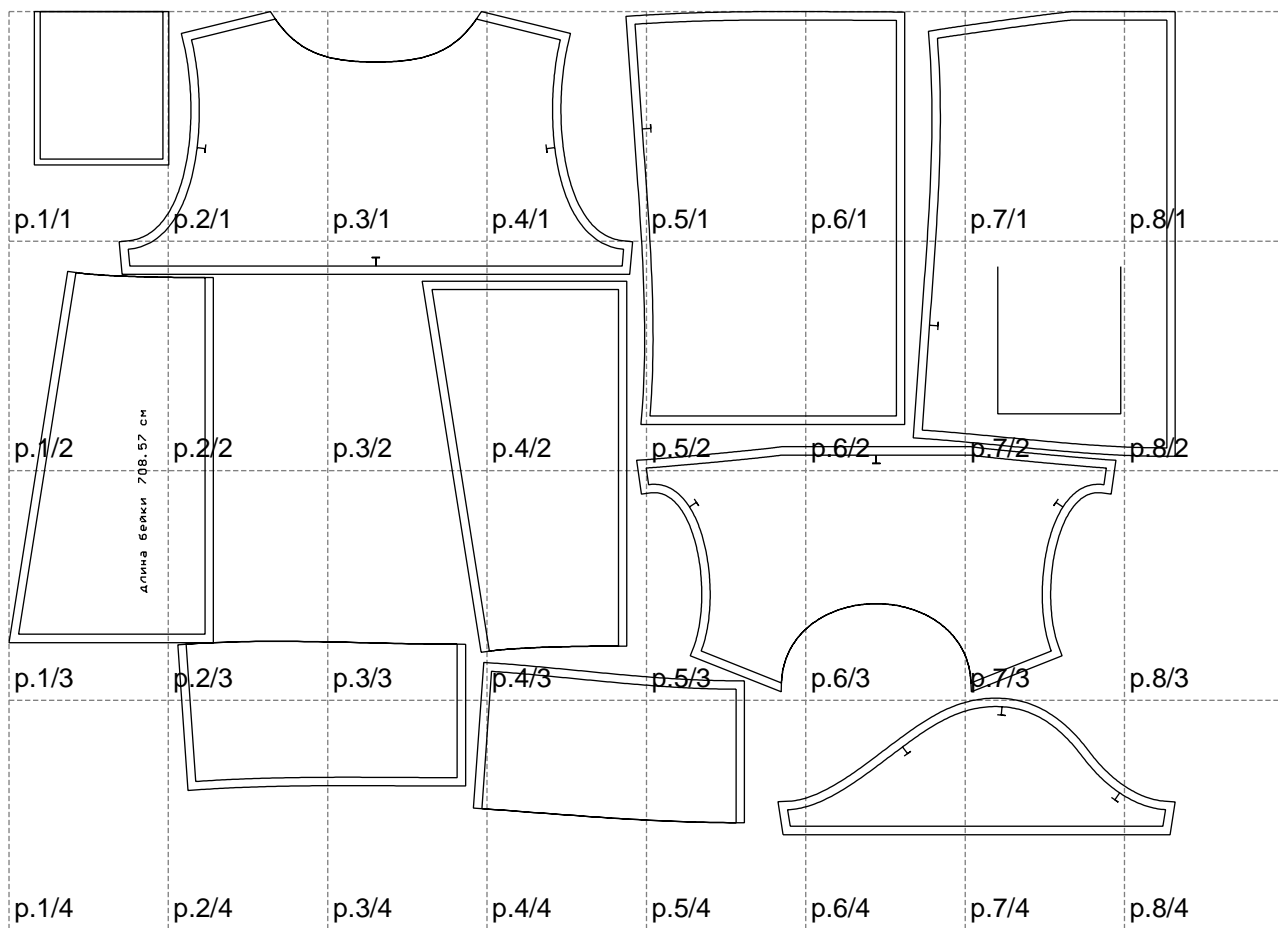

Not for print

Paper size: A4, size:1388.95 x980.13 mm

# Example

size:1499.00 x1543.50 mm

Maneken =1 ver.0

rz\_1=170

rz\_16=100

rz\_17=85.4

rz\_18=80.2

rz\_19=108

rz\_20=105.4

---

. . . . .  
. . . . .  
. . . . .