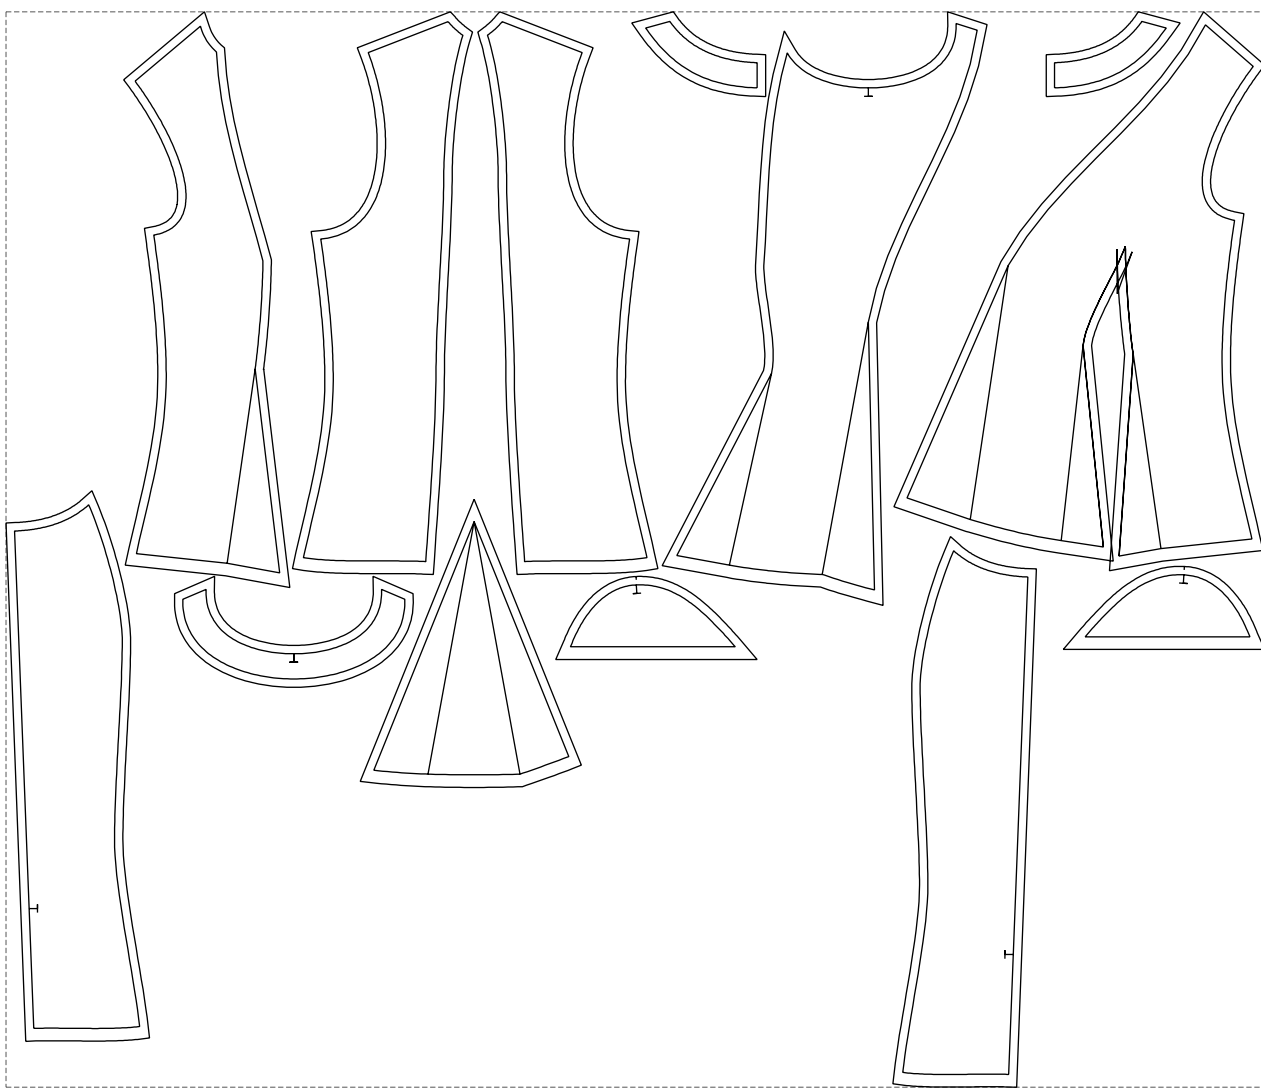

# Example

size:1499.00 x1281.06 mm

Maneken =1 ver.0

rz\_1=170

rz\_16=100

rz\_17=85.4

rz\_18=80.2

rz\_19=108