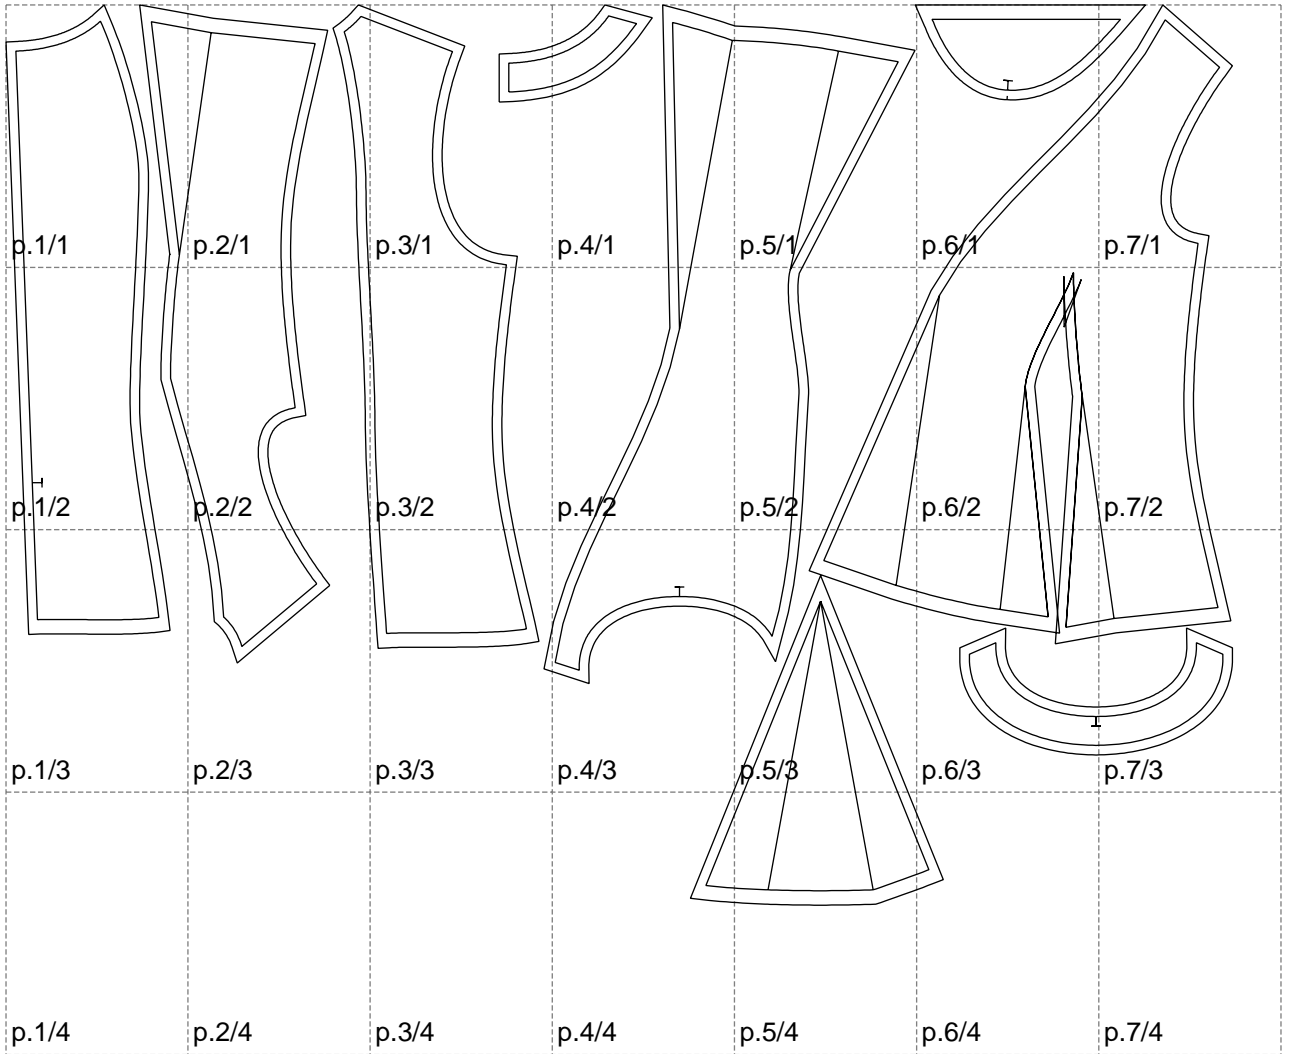

Not for print

Paper size: A4, size:1278.21 x937.90 mm

# Example

size:1499.00 x1281.06 mm

Maneken =1 ver.0

rz\_1=170

rz\_16=100

rz\_17=85.4

rz\_18=80.2

rz\_19=108

rz\_20=105.4

---

. . . . .  
. . . . .  
. . . . .