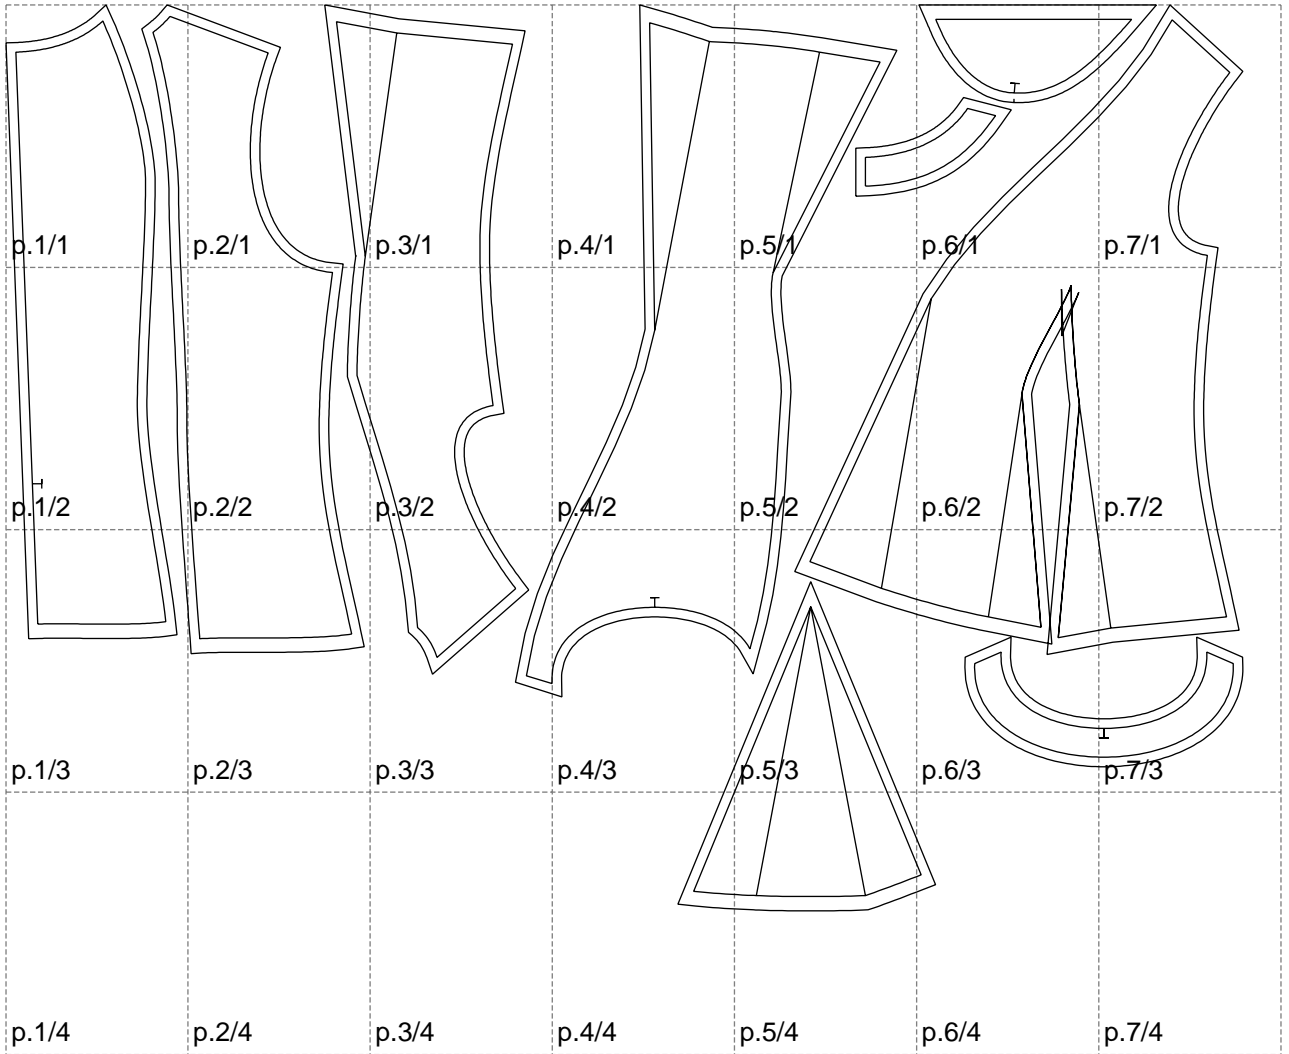

Not for print

Paper size: A4, size:1288.94 x943.97 mm

# Example

size:1448.72 x1301.08 mm

Maneken =1 ver.0

rz\_1=170

rz\_16=108

rz\_17=92.5

rz\_18=89.2

rz\_19=116

rz\_20=113

---

. . . . .  
. . . . .  
. . . . .