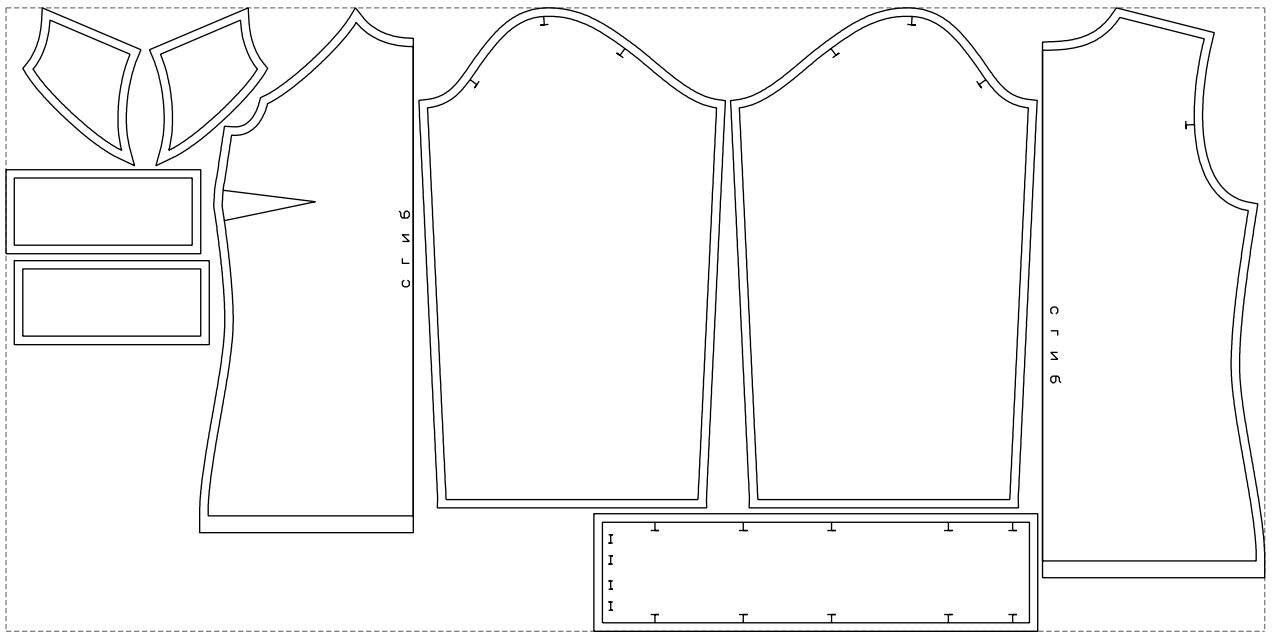

Not for print

Paper size: A4, size:1389.00 x678.88 mm

# Example

size:1499.00 x742.56 mm

Maneken =1 ver.0

rz\_1=170

rz\_16=96

rz\_17=82

rz\_18=76

rz\_19=104

rz\_20=101.8

---

. . . . .  
. . . . .  
. . . . .