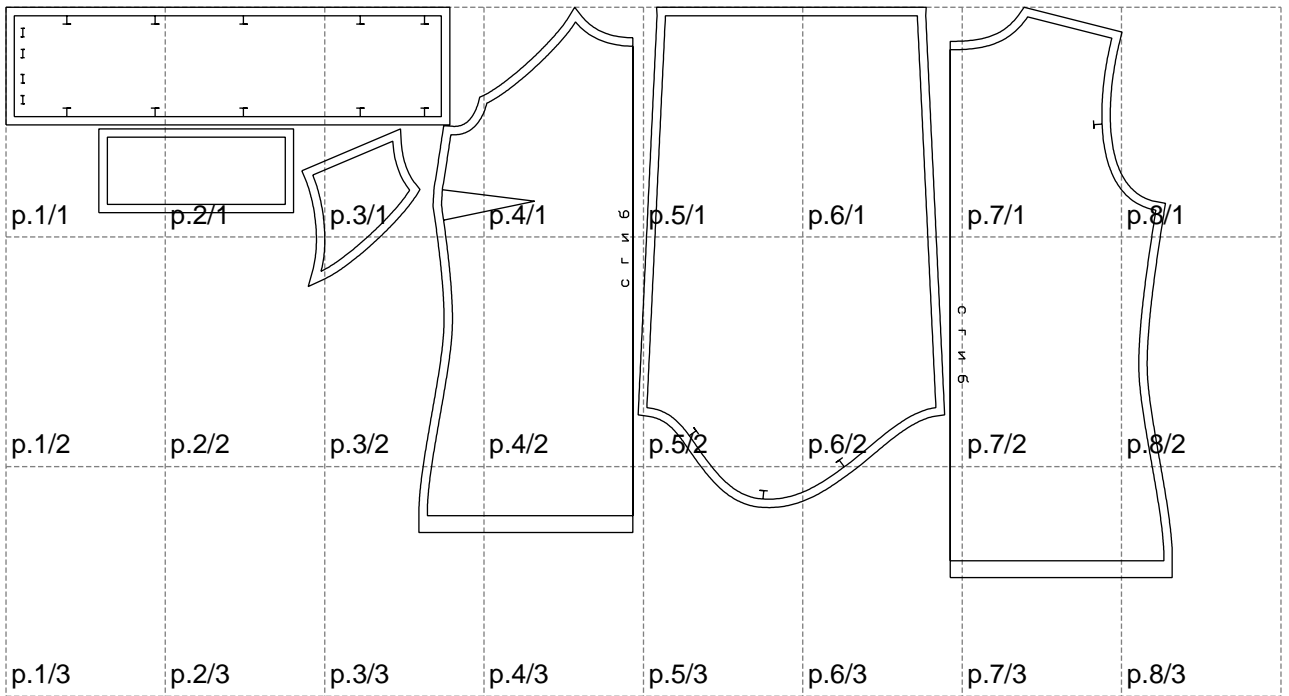

Not for print

Paper size: A4, size:1389.00 x678.88 mm

# Example

size:1499.00 x742.56 mm

Maneken =1 ver.0

rz\_1=170

rz\_16=96

rz\_17=82

rz\_18=76

rz\_19=104

rz\_20=101.8

---

. . . . .  
. . . . .  
. . . . .