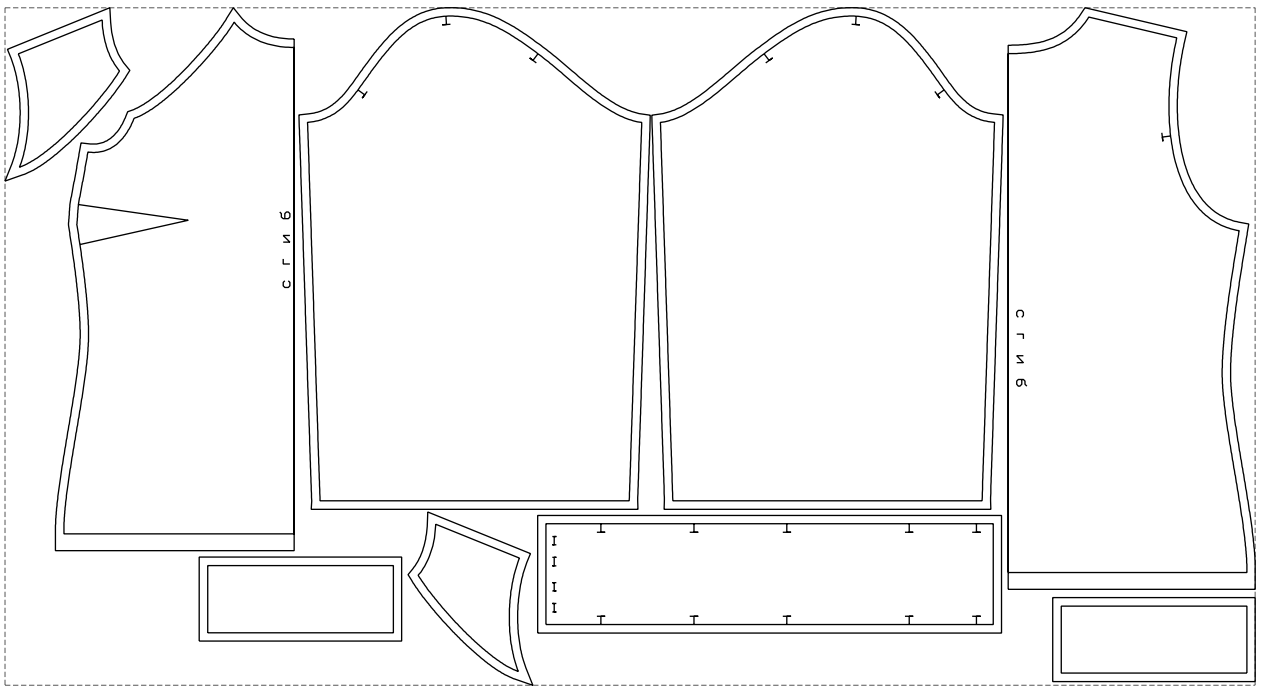

Not for print

Paper size: A4, size:1318.44 x792.92 mm

# Example

size:1489.00 x807.17 mm

Maneken =1 ver.0

rz\_1=170

rz\_16=108

rz\_17=92.5

rz\_18=89.2

rz\_19=116