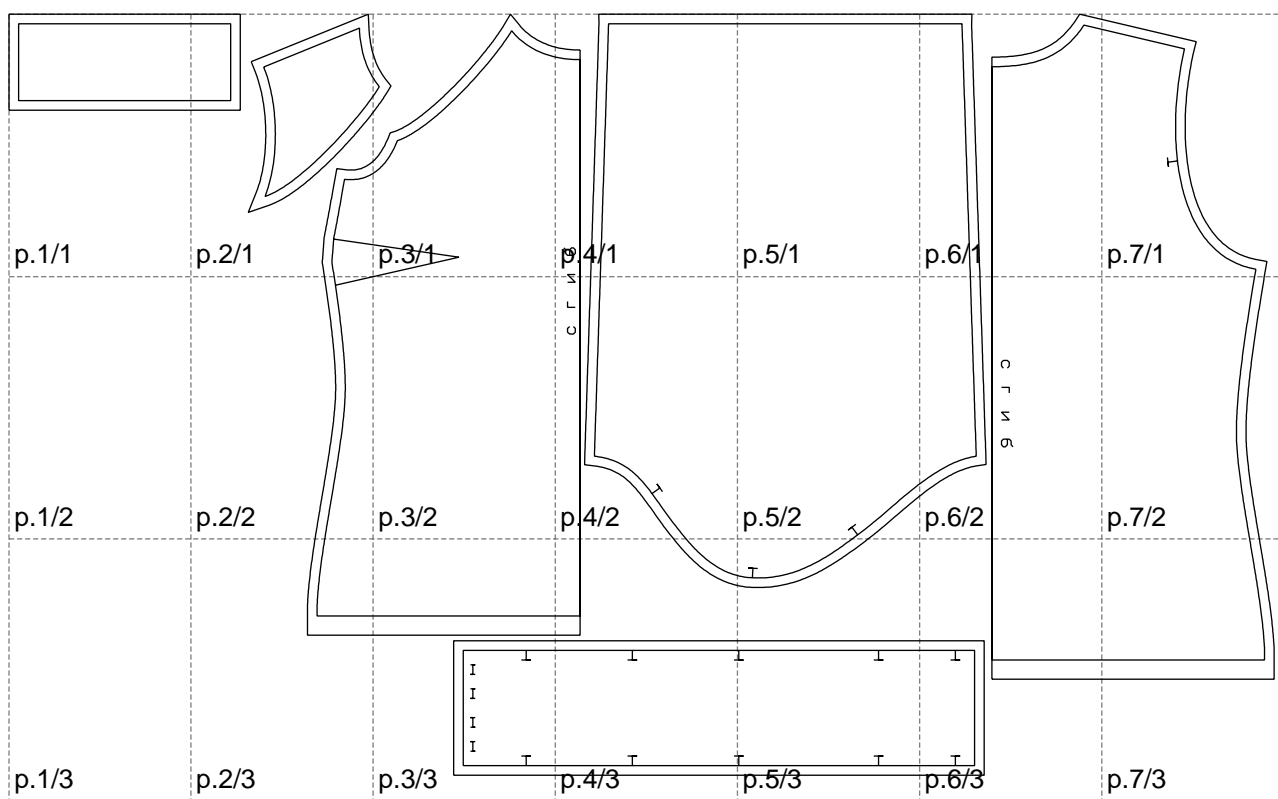

Not for print

Paper size: A4, size:1318.44 x792.92 mm

# Example

size:1489.00 x807.17 mm

Maneken =1 ver.0

rz\_1=170

rz\_16=108

rz\_17=92.5

rz\_18=89.2

rz\_19=116

rz\_20=113

---

. . . . .  
. . . . .  
. . . . .