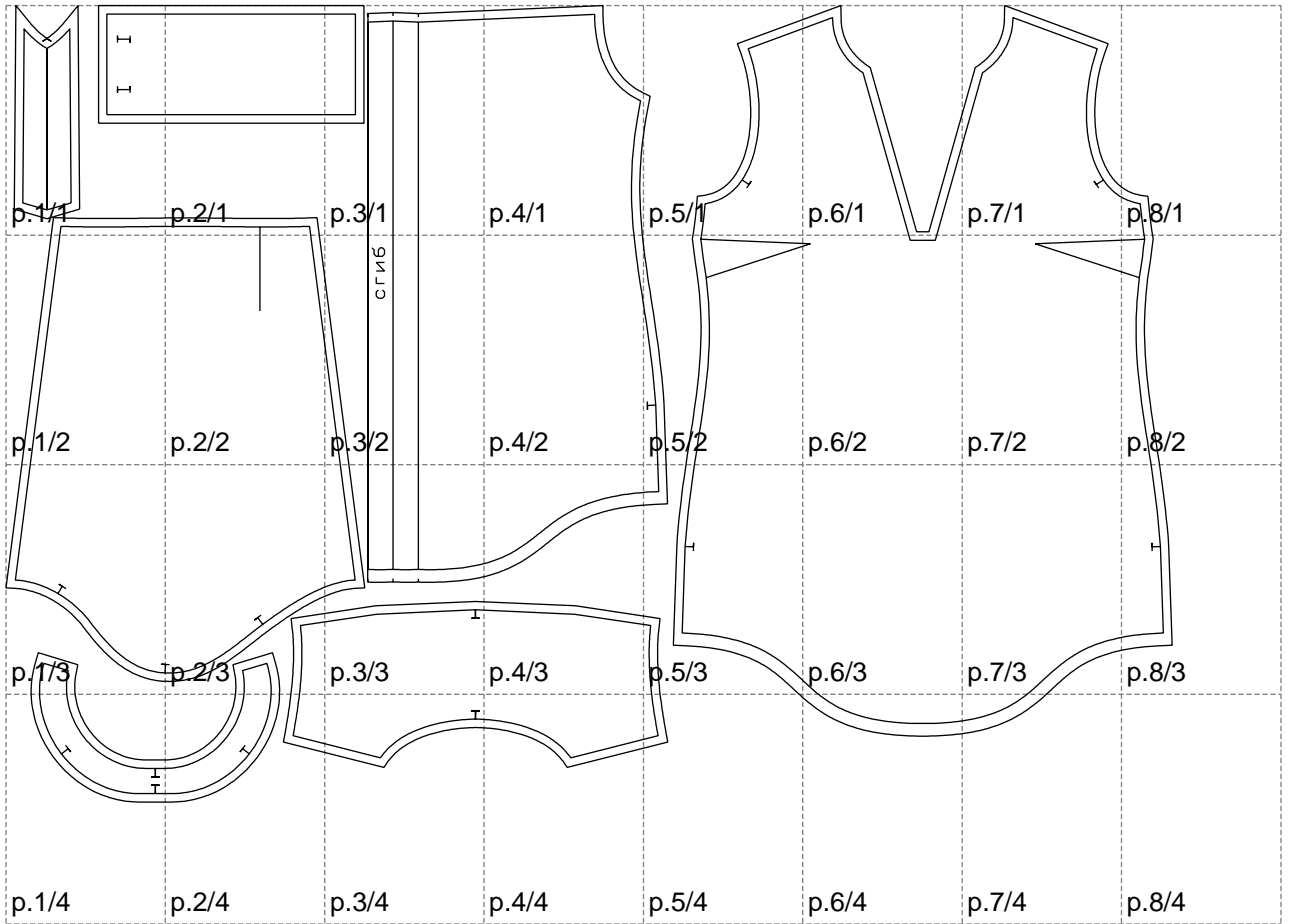

Not for print

Paper size: A4, size:1388.98 x948.36 mm

# Example

size:1468.97 x1204.21 mm

Maneken =1 ver.0

rz\_1=170

rz\_16=96

rz\_17=82

rz\_18=76

rz\_19=104

rz\_20=101.8

---

. . . . .  
. . . . .  
. . . . .