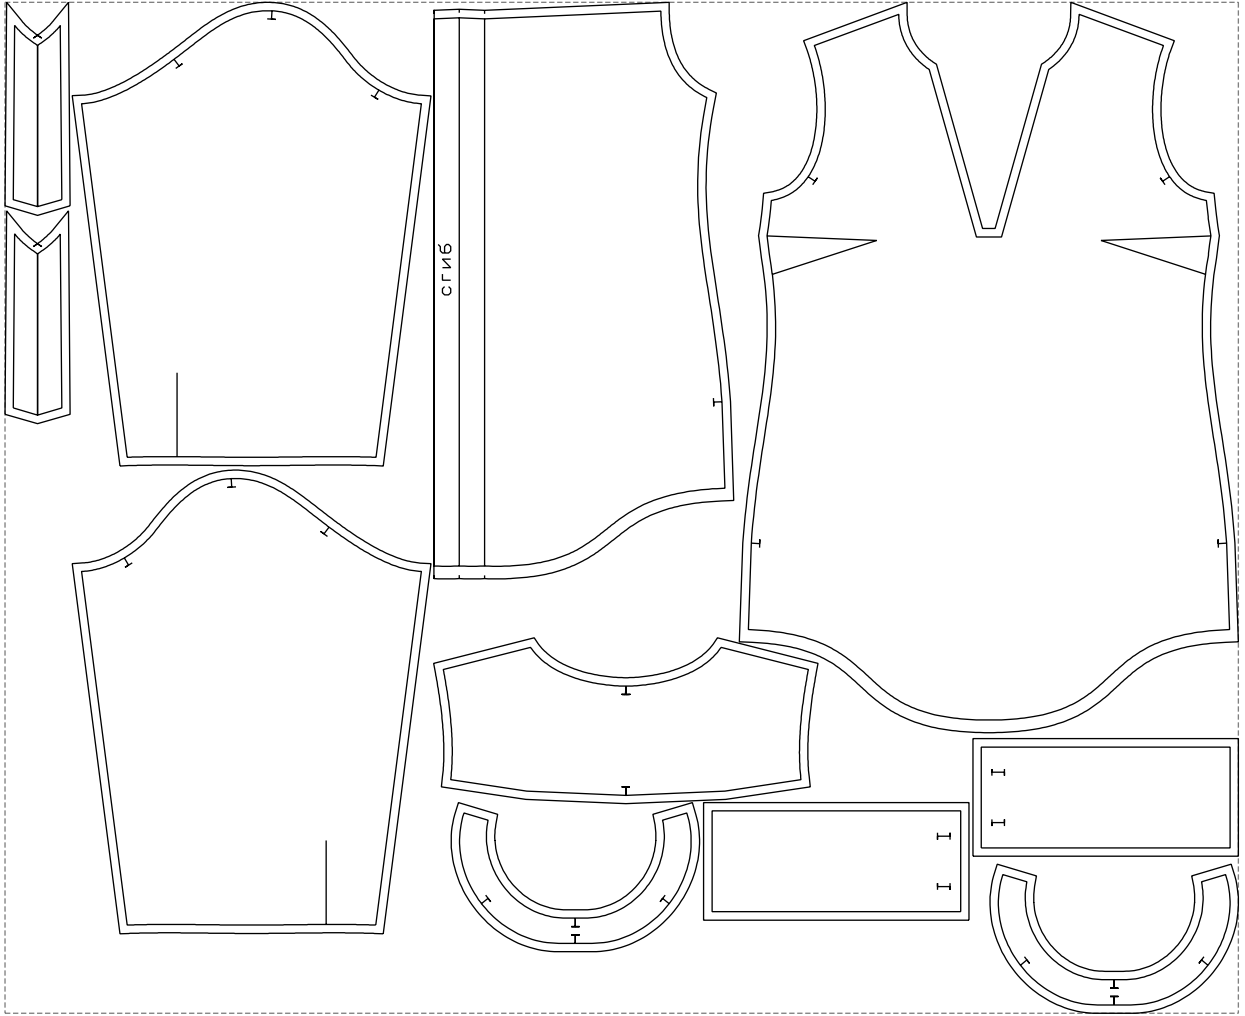

Not for print

Paper size: A4, size:1388.98 x948.36 mm

# Example

size:1468.97 x1204.21 mm

Maneken =1 ver.0

rz\_1=170

rz\_16=96

rz\_17=82

rz\_18=76

rz\_19=104

rz\_20=101.8

---

. . . . .  
. . . . .  
. . . . .