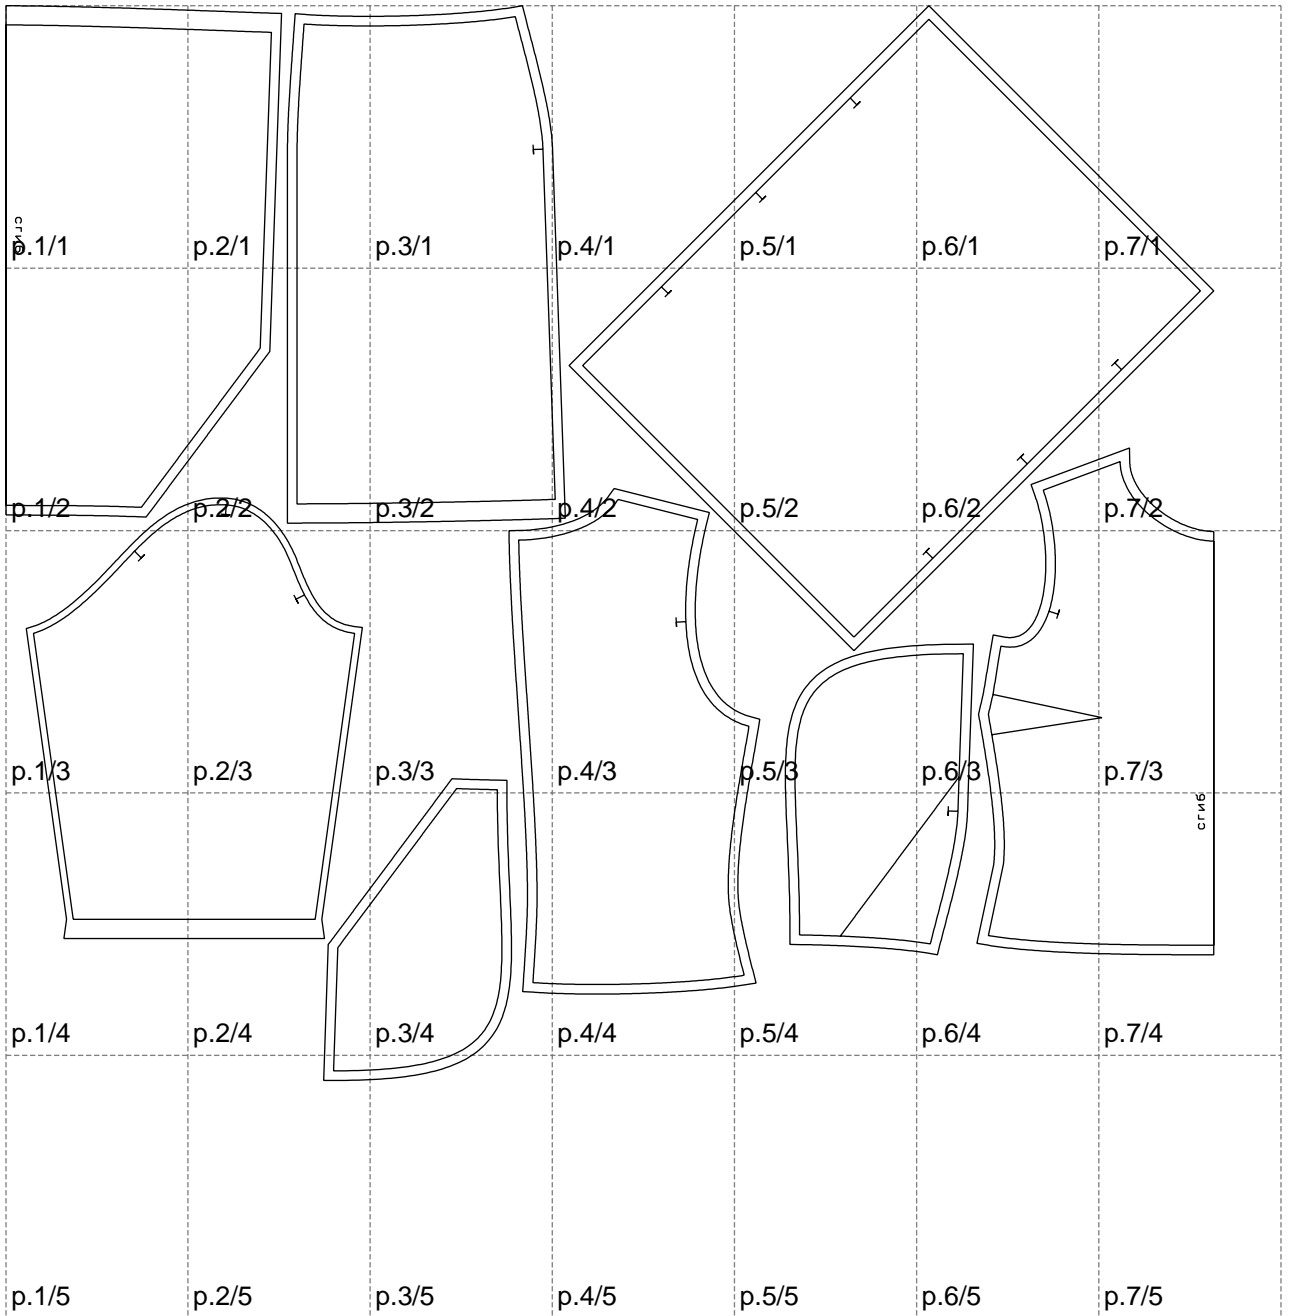

Not for print

Paper size: A4, size:1258.78 x1119.80 mm

# Example

size:1499.00 x1563.81 mm

Maneken =1 ver.0

rz\_1=170

rz\_16=96

rz\_17=82

rz\_18=76

rz\_19=104

rz\_20=101.8

---

. . . . .  
. . . . .  
. . . . .