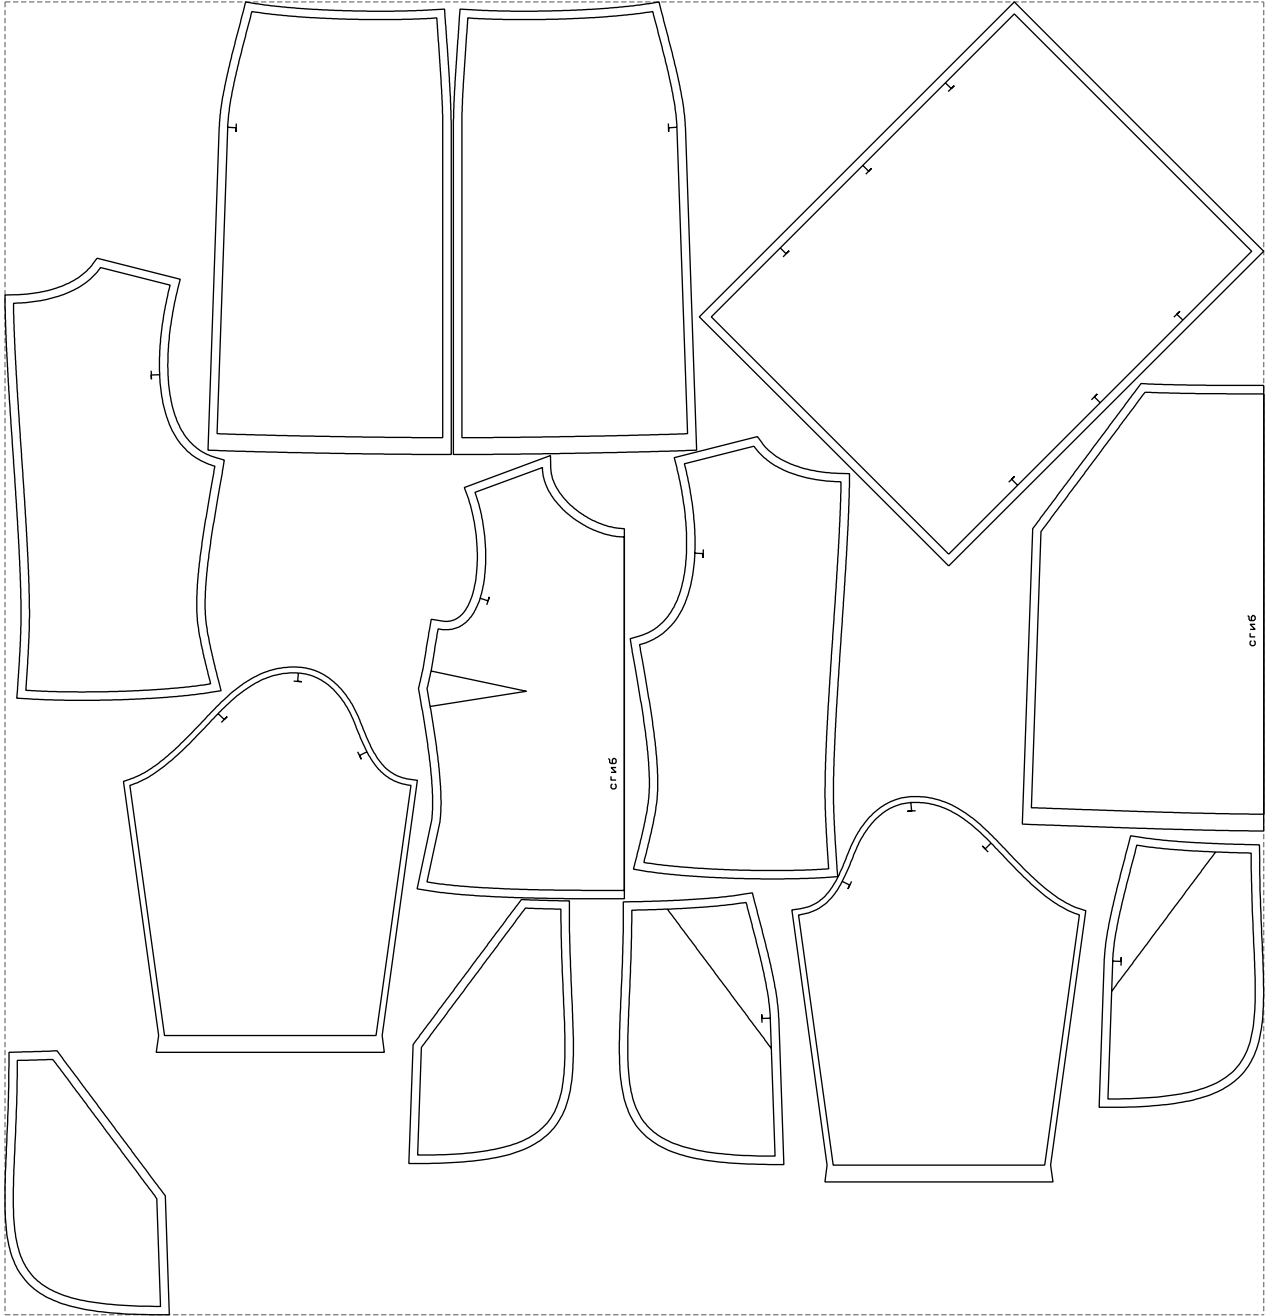

Not for print

Paper size: A4, size:1258.78 x1119.80 mm

# Example

size:1499.00 x1563.81 mm

Maneken =1 ver.0

rz\_1=170

rz\_16=96

rz\_17=82

rz\_18=76

rz\_19=104

rz\_20=101.8

---

. . . . .  
. . . . .  
. . . . .