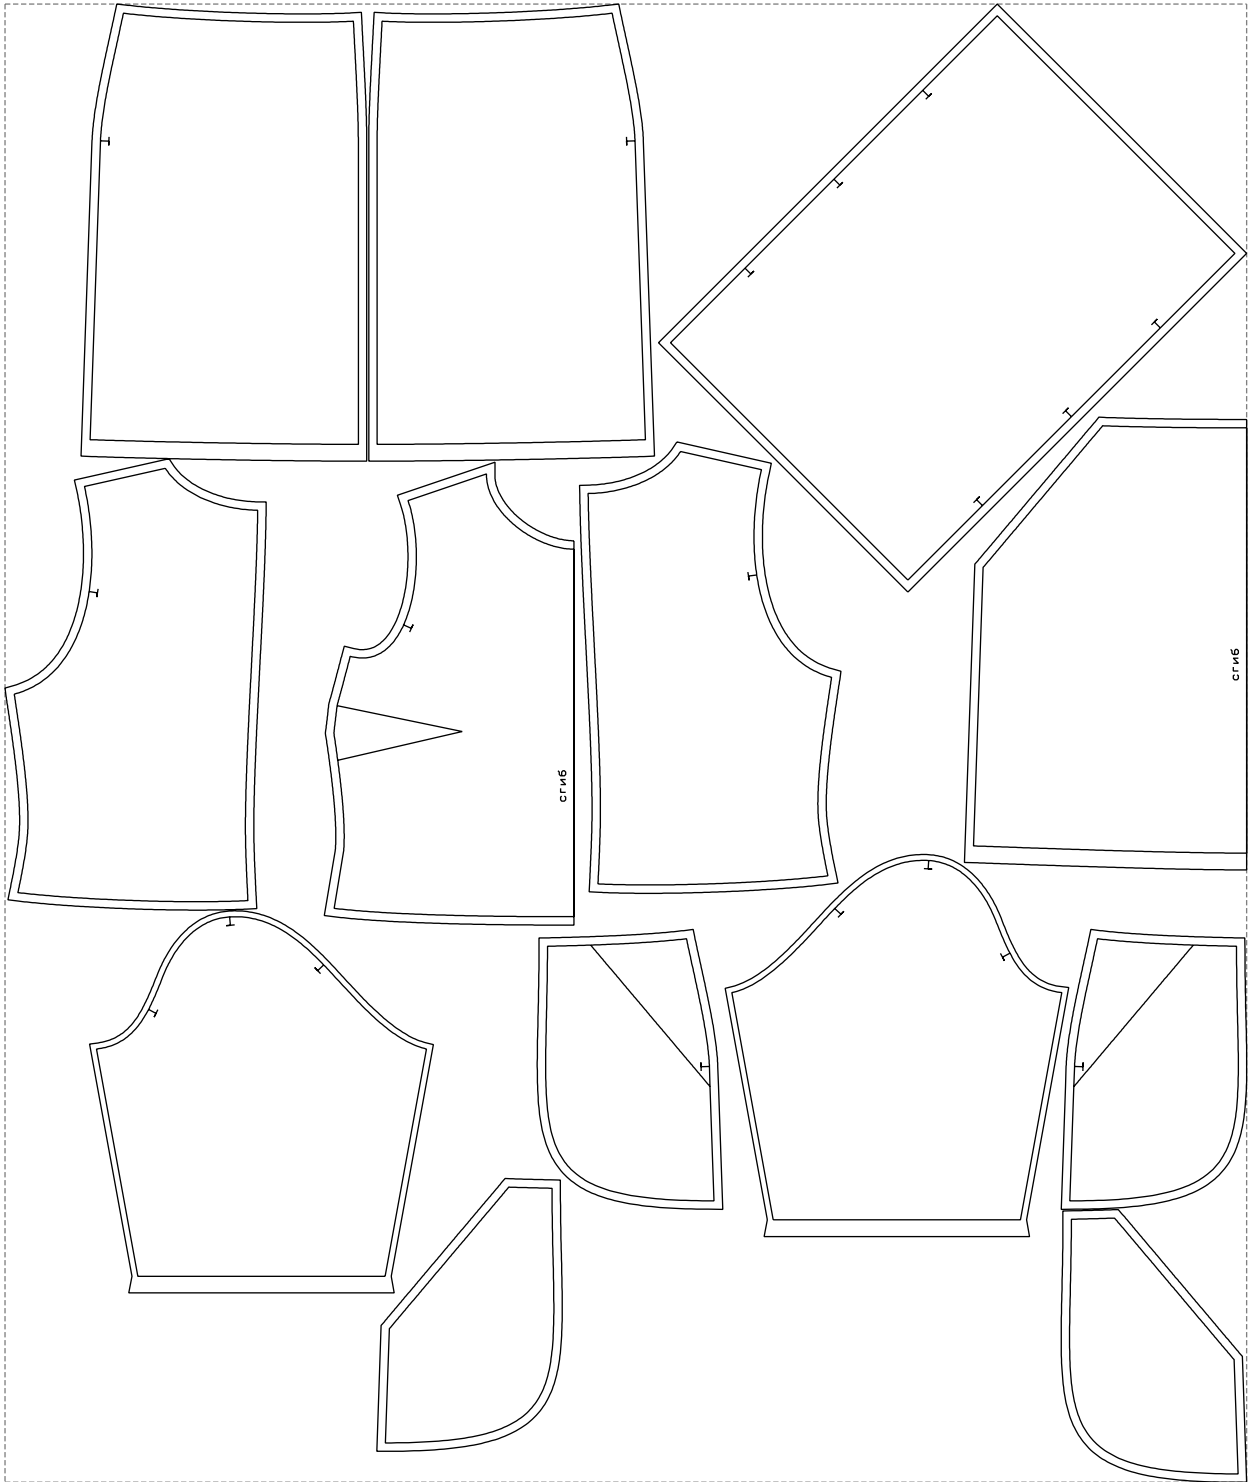

Not for print

Paper size: A4, size:1388.97 x1283.18 mm

# Example

size:1478.87 x1760.95 mm

Maneken =1 ver.0

rz\_1=170

rz\_16=116

rz\_17=100

rz\_18=98.8

rz\_19=124

rz\_20=121

---

. . . . .  
. . . . .  
. . . . .