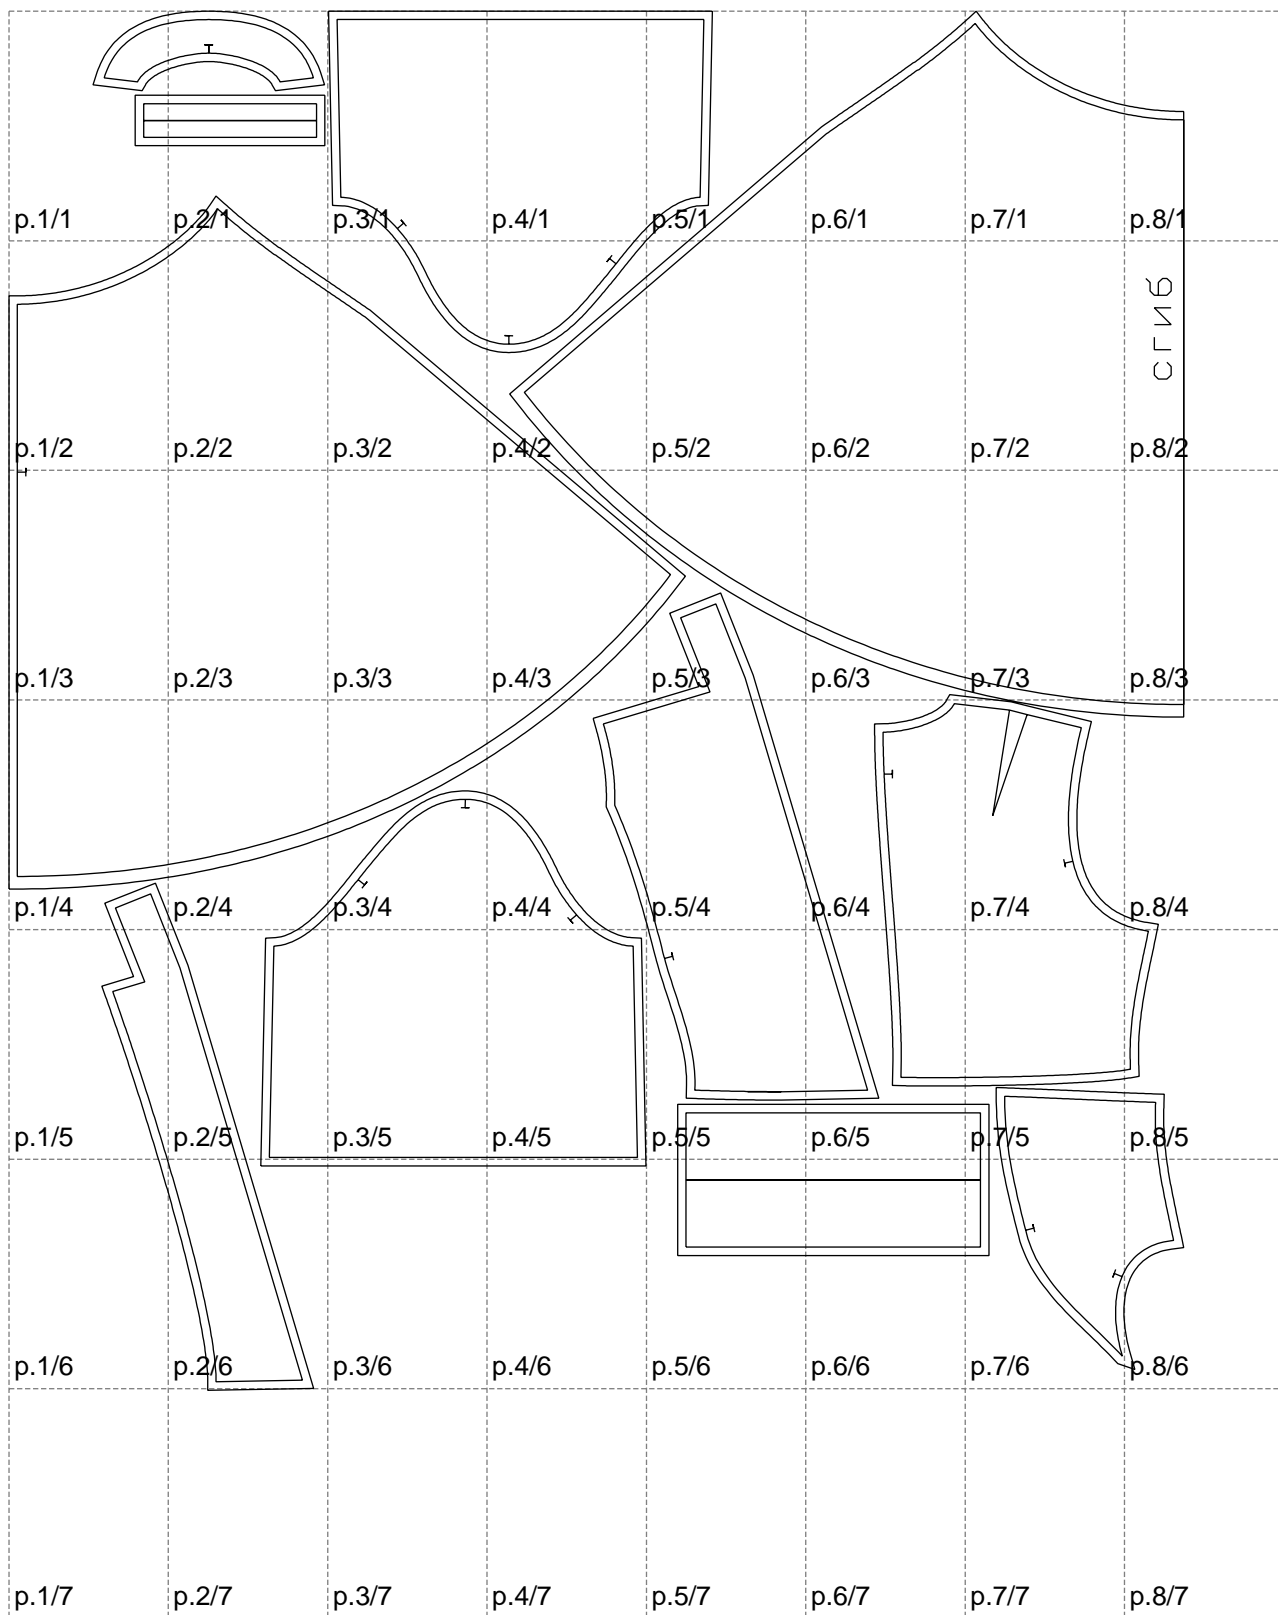

Not for print

Paper size: A4, size:1399.00 x1642.25 mm

# Example

size:1499.00 x2618.25 mm

Maneken =1 ver.0

rz\_1=170

rz\_16=112

rz\_17=96.2

rz\_18=94

rz\_19=120

rz\_20=117

---

. . . . .  
. . . . .  
. . . . .