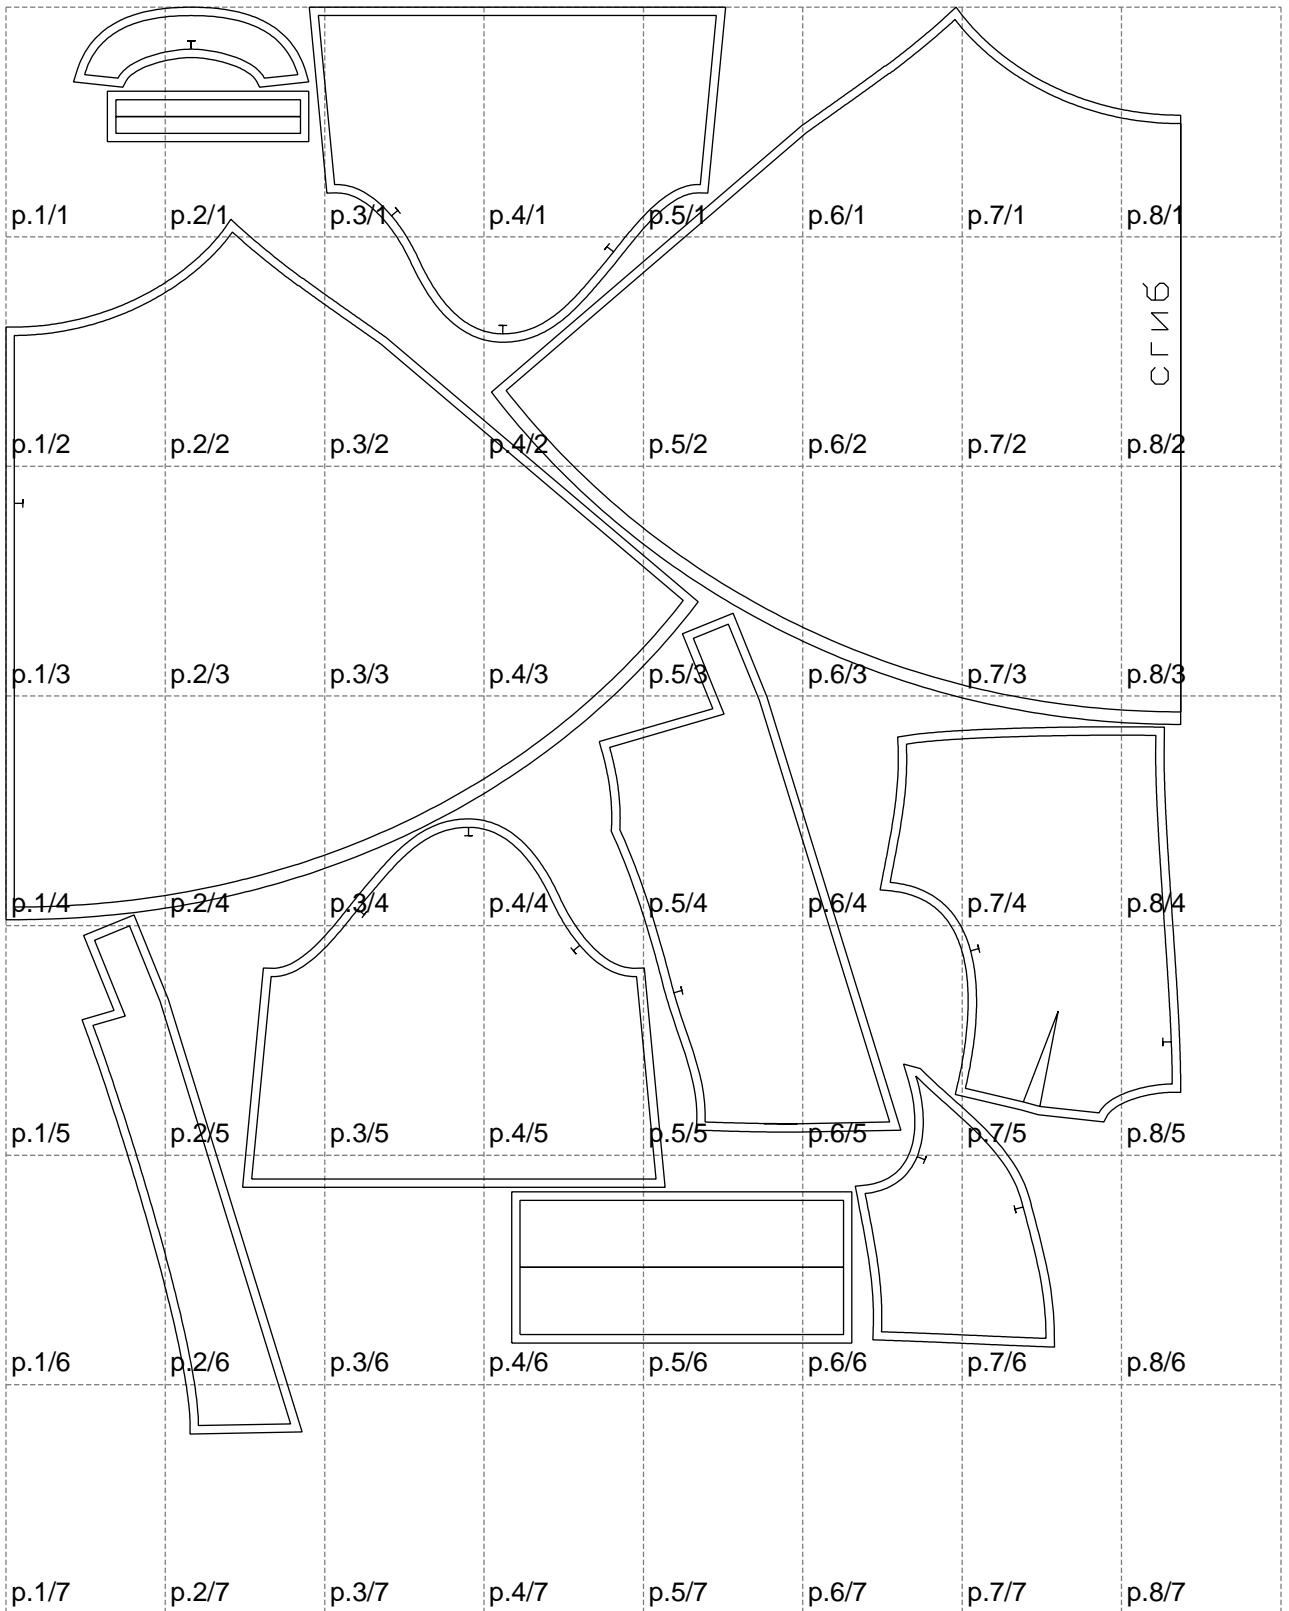

Not for print

Paper size: A4, size:1399.00 x1699.26 mm

# Example

size:1499.00 x2836.07 mm

Maneken =1 ver.0

rz\_1=170

rz\_16=120

rz\_17=104

rz\_18=103.6

rz\_19=128

rz\_20=125.1

---

. . . . .  
. . . . .  
. . . . .