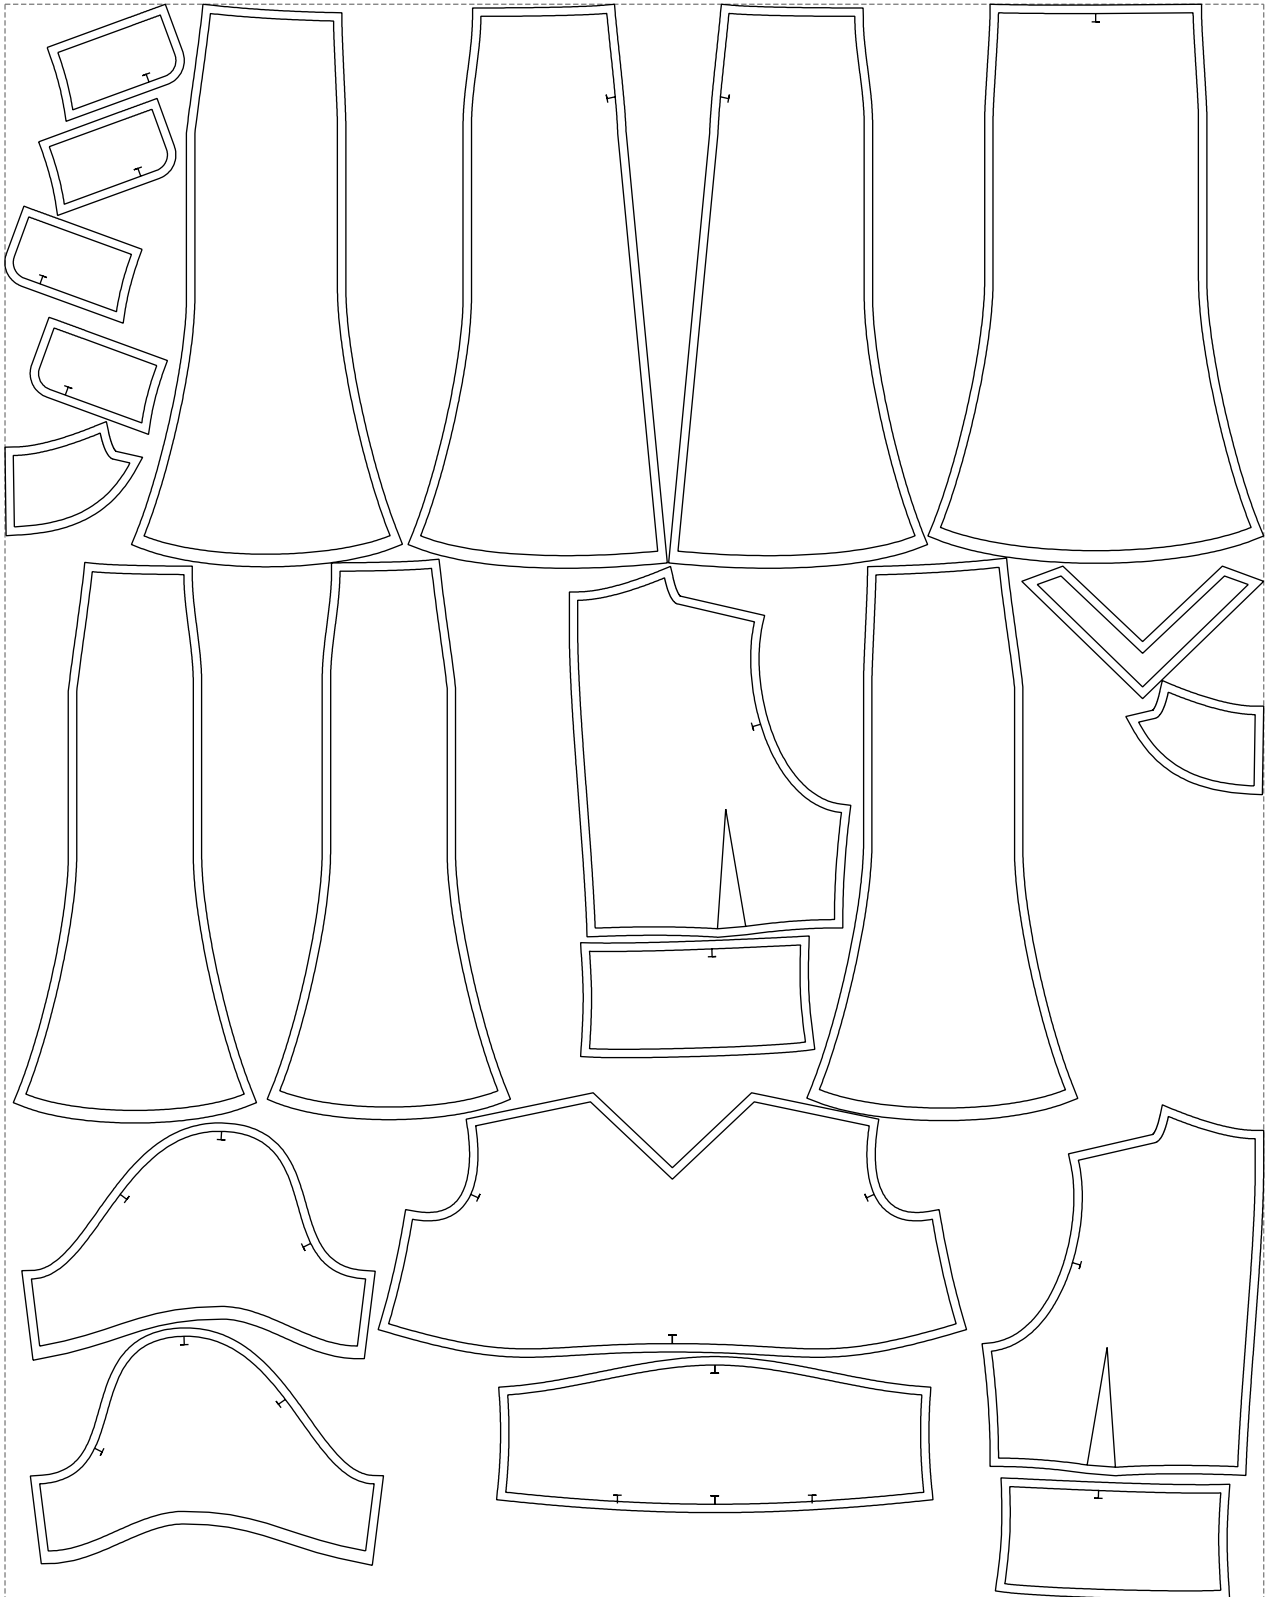

Not for print

Paper size: A4, size:1399.00 x1186.52 mm

# Example

size:1499.00 x1899.95 mm

Maneken =1 ver.0

rz\_1=170

rz\_16=108

rz\_17=92.5

rz\_18=89.2

rz\_19=116