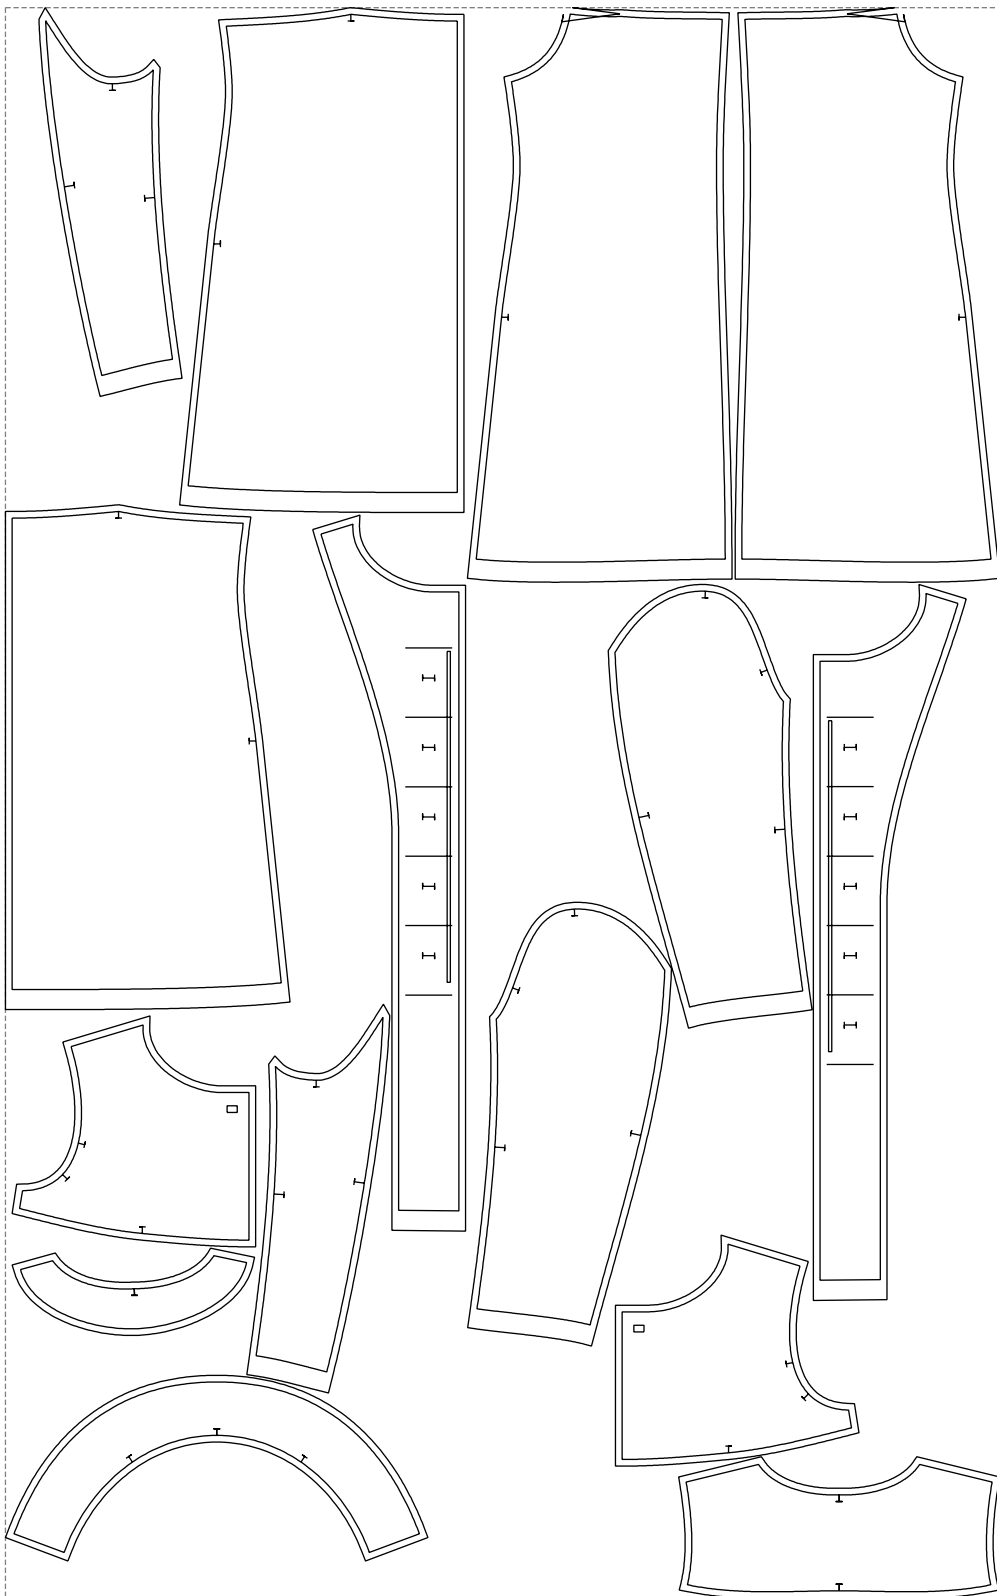

Not for print

Paper size: A4, size:1388.96 x1966.36 mm

# Example

size:1488.97 x2382.91 mm

Maneken =1 ver.0

rz\_1=170

rz\_16=112

rz\_17=96.2

rz\_18=94

rz\_19=120

rz\_20=117

---

. . . . .  
. . . . .  
. . . . .