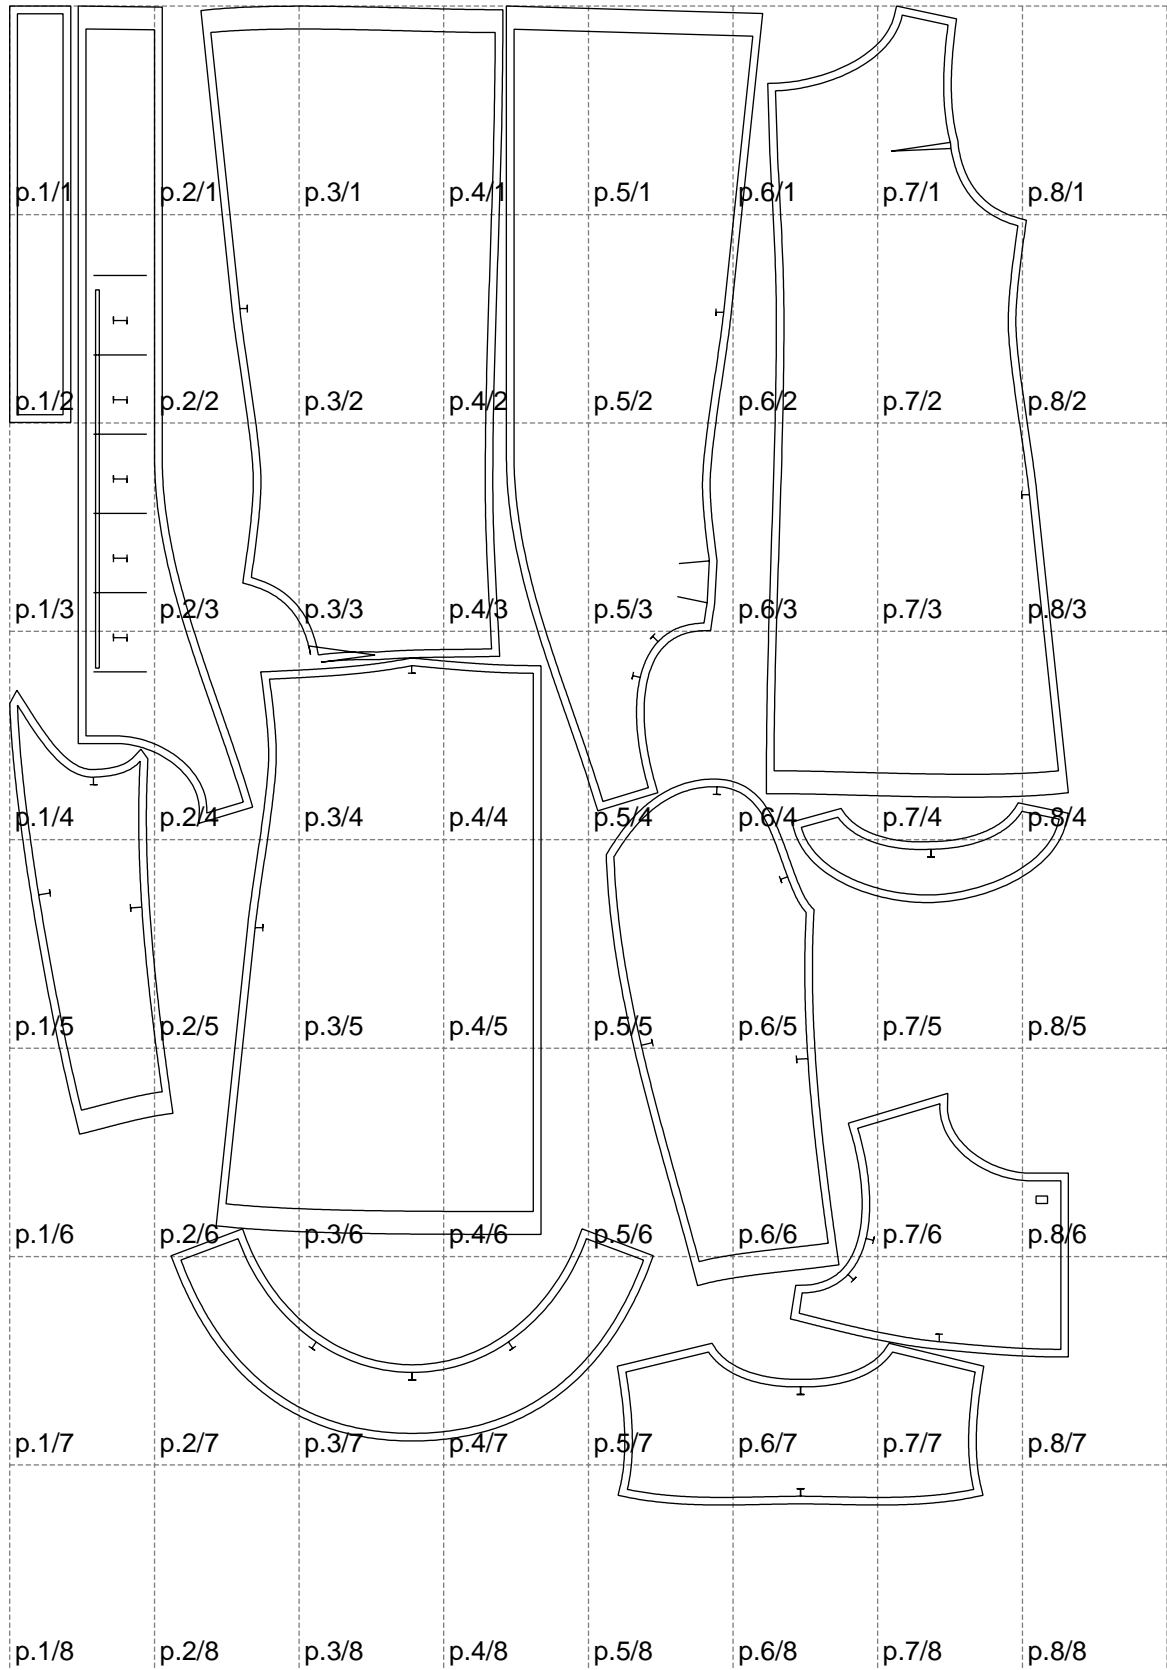

Not for print

Paper size: A4, size:1388.96 x1966.36 mm

# Example

size:1488.97 x2382.91 mm

Maneken =1 ver.0

rz\_1=170

rz\_16=112

rz\_17=96.2

rz\_18=94

rz\_19=120

rz\_20=117

---

. . . . .  
. . . . .  
. . . . .