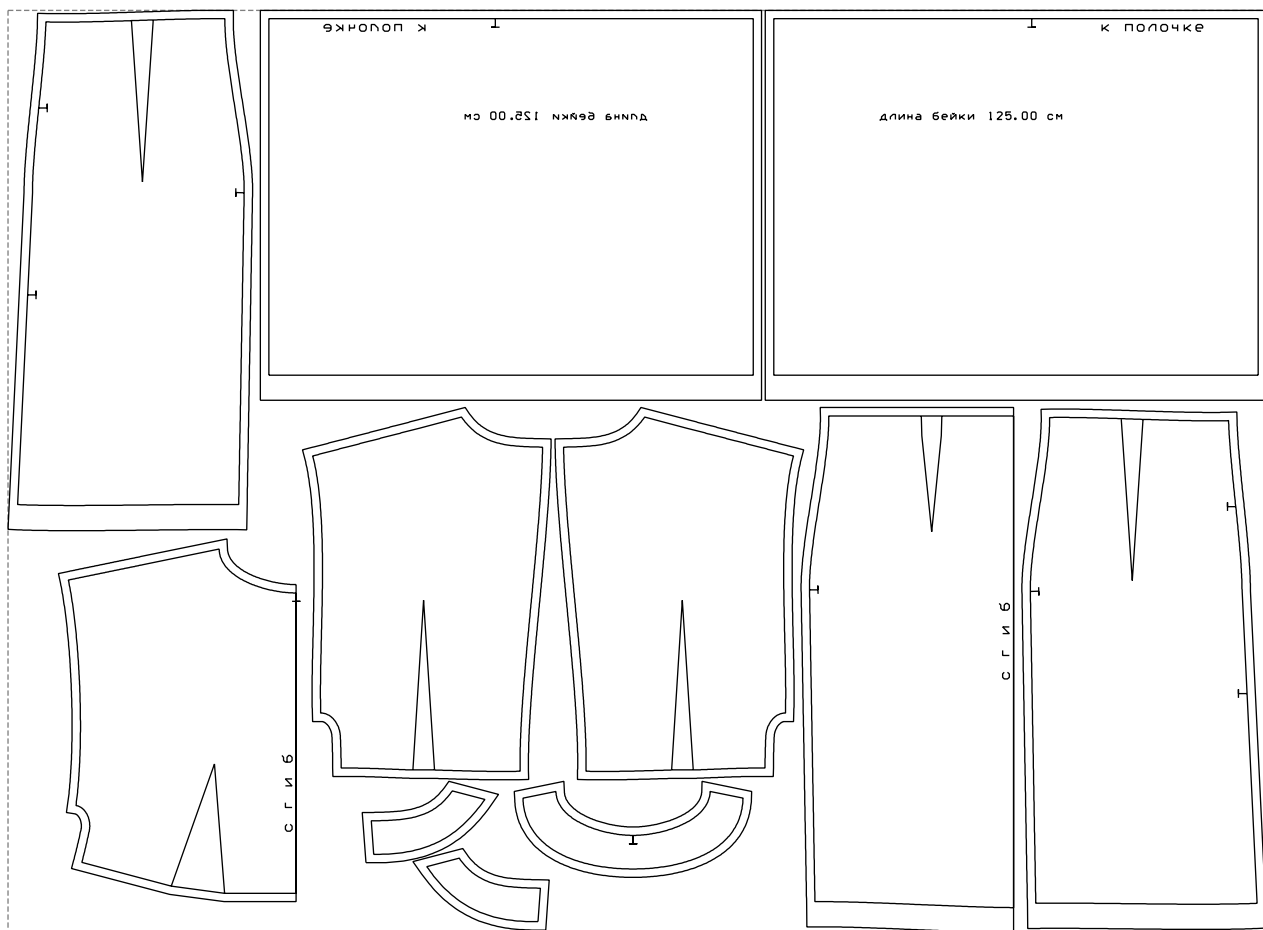

Not for print

Paper size: A4, size:1399.00 x916.69 mm

# Example

size:1499.00 x1098.85 mm

Maneken =1 ver.0

rz\_1=170

rz\_16=88

rz\_17=75.6

rz\_18=67.6

rz\_19=96

rz\_20=94.6

---

. . . . .  
. . . . .  
. . . . .