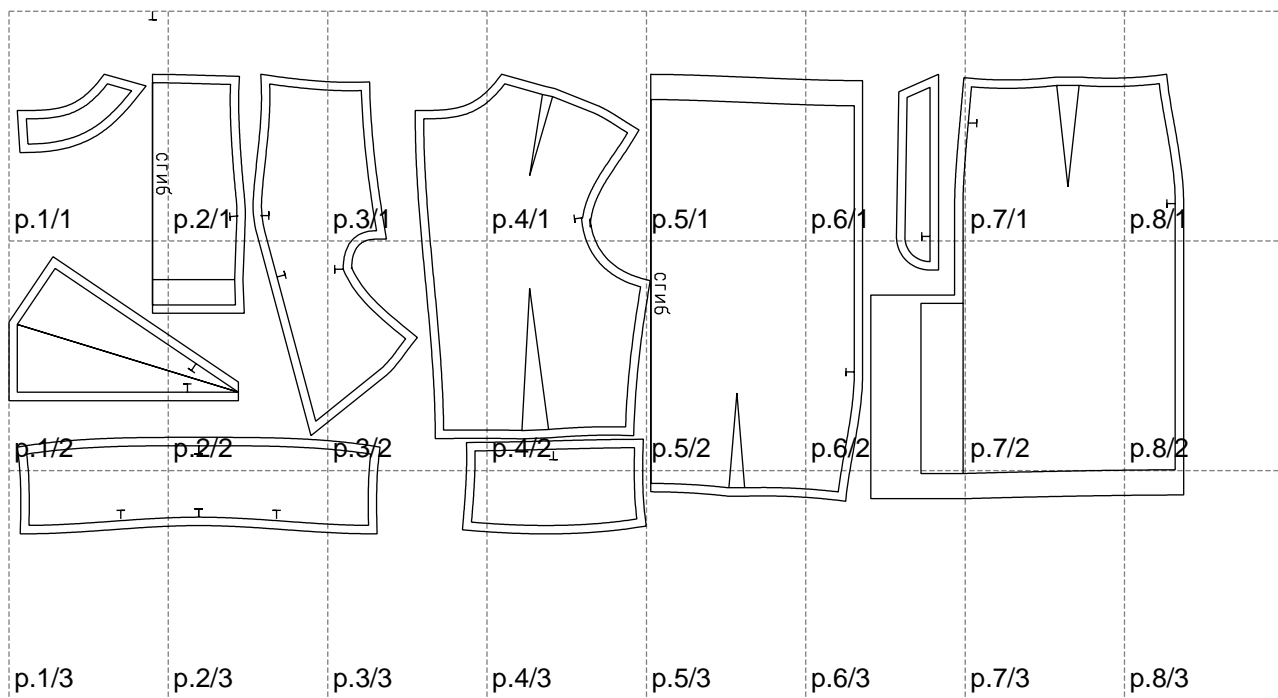

Not for print

Paper size: A4, size:1399.00 x622.20 mm

# Example

size:1499.00 x932.50 mm

Maneken =1 ver.0

rz\_1=170

rz\_16=88

rz\_17=75.6

rz\_18=67.6

rz\_19=96

rz\_20=94.6

---

. . . . .  
. . . . .  
. . . . .