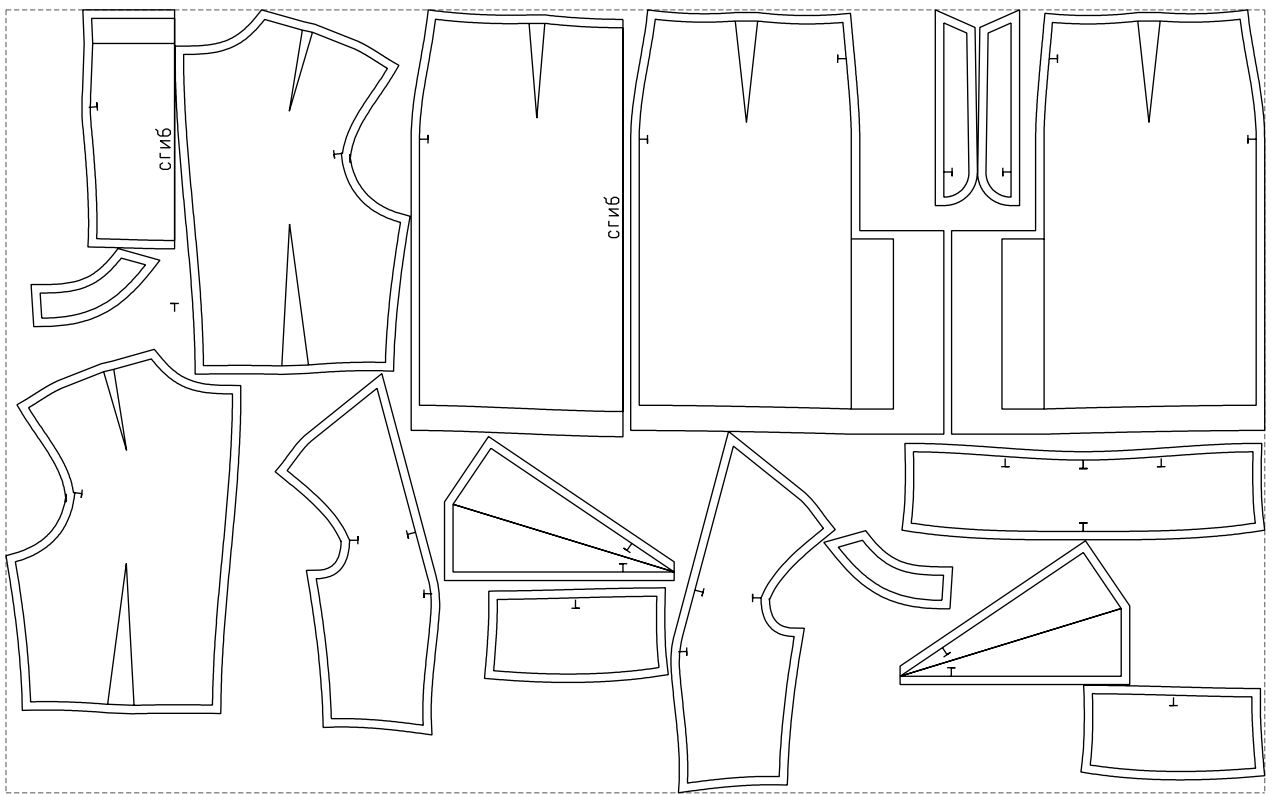

Not for print

Paper size: A4, size:1399.00 x622.20 mm

# Example

size:1499.00 x932.50 mm

Maneken =1 ver.0

rz\_1=170

rz\_16=88

rz\_17=75.6

rz\_18=67.6

rz\_19=96

rz\_20=94.6

---

. . . . .  
. . . . .  
. . . . .