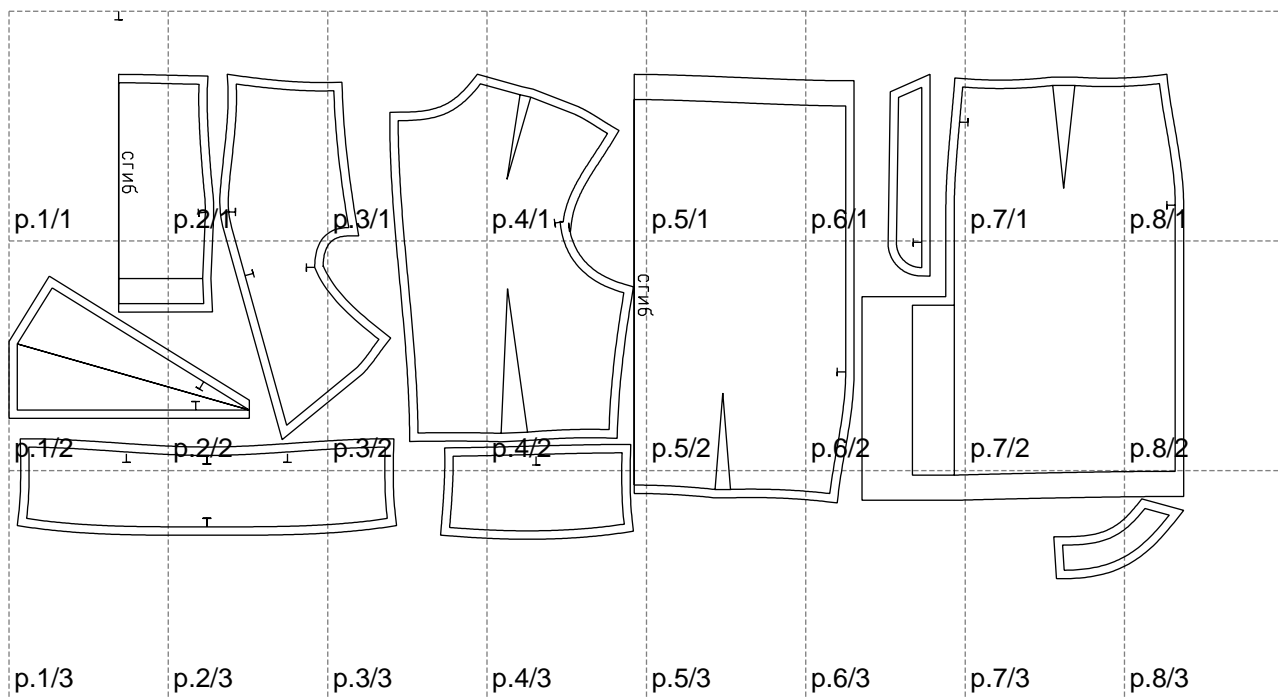

Not for print

Paper size: A4, size:1399.00 x675.66 mm

# Example

size:1488.97 x941.14 mm

Maneken =1 ver.0

rz\_1=170

rz\_16=92

rz\_17=78.8

rz\_18=71.8

rz\_19=100

rz\_20=98.1

---

. . . . .  
. . . . .  
. . . . .