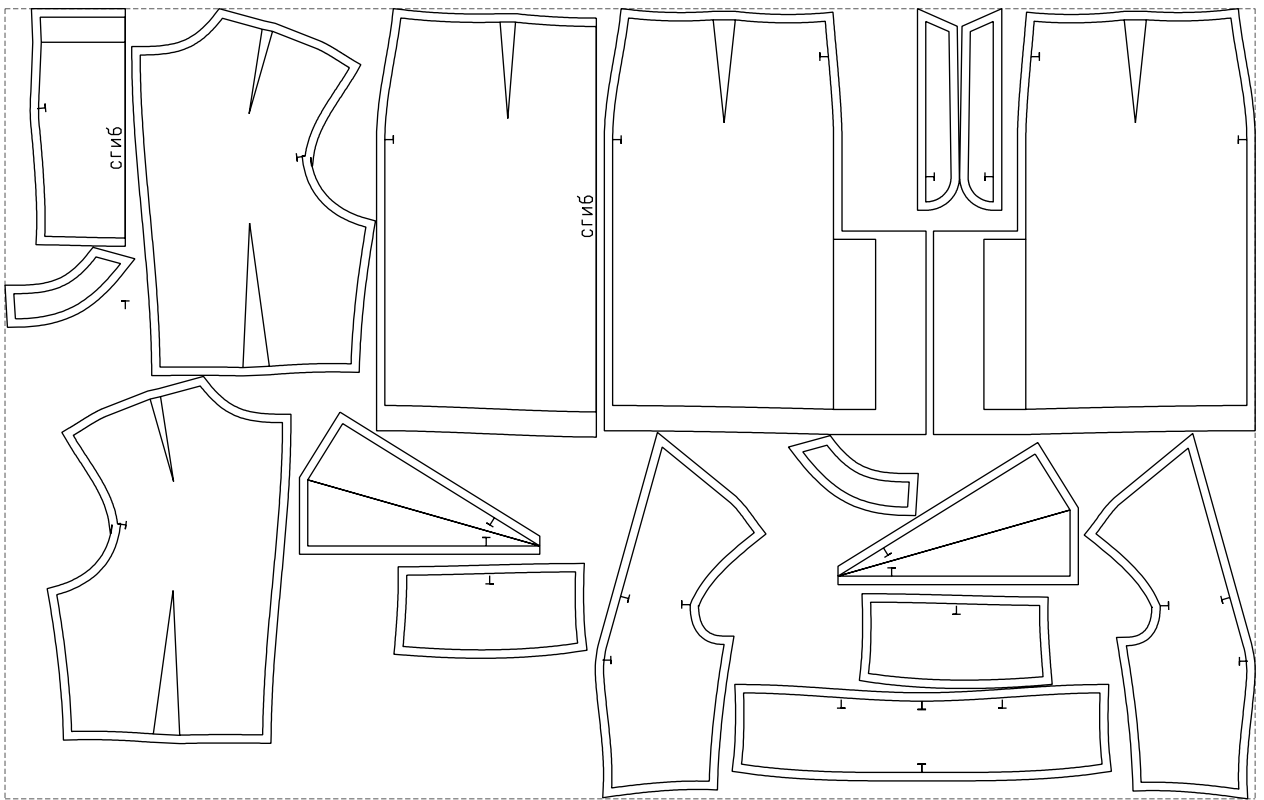

Not for print

Paper size: A4, size:1399.00 x675.66 mm

# Example

size:1488.97 x941.14 mm

Maneken =1 ver.0

rz\_1=170

rz\_16=92

rz\_17=78.8

rz\_18=71.8

rz\_19=100

rz\_20=98.1

---

. . . . .  
. . . . .  
. . . . .