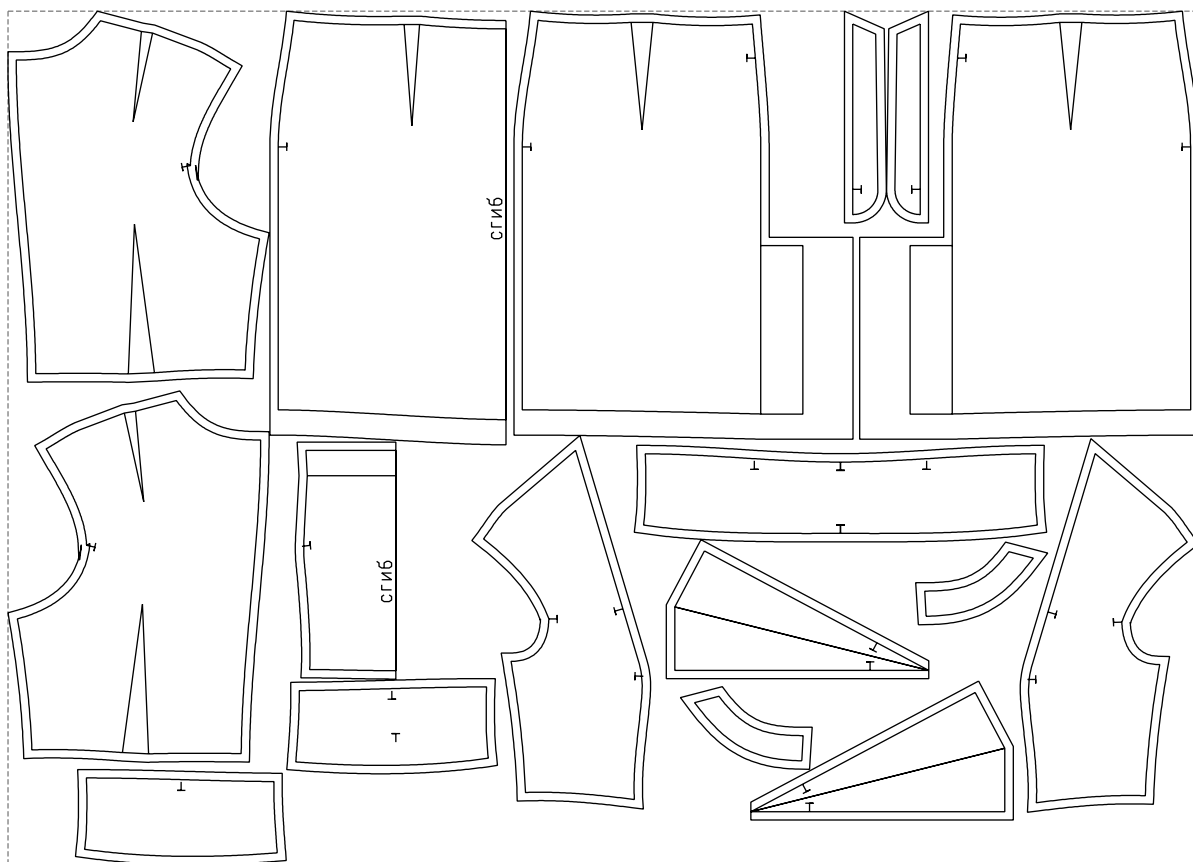

Not for print

Paper size: A4, size:1399.00 x727.55 mm

# Example

size:1418.46 x1016.84 mm

Maneken =1 ver.0

rz\_1=170

rz\_16=100

rz\_17=85.4

rz\_18=80.2

rz\_19=108

rz\_20=105.4

---

. . . . .  
. . . . .  
. . . . .