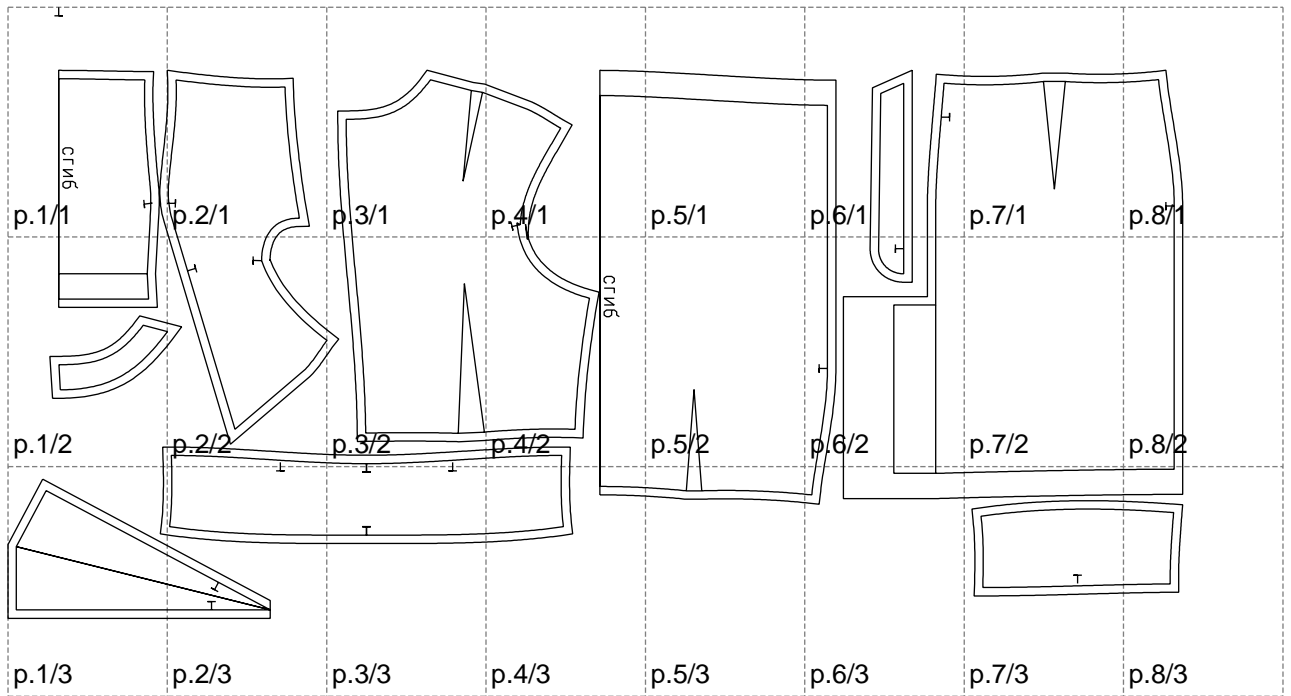

Not for print

Paper size: A4, size:1399.00 x727.55 mm

# Example

size:1418.46 x1016.84 mm

Maneken =1 ver.0

rz\_1=170

rz\_16=100

rz\_17=85.4

rz\_18=80.2

rz\_19=108

rz\_20=105.4

---

. . . . .  
. . . . .  
. . . . .