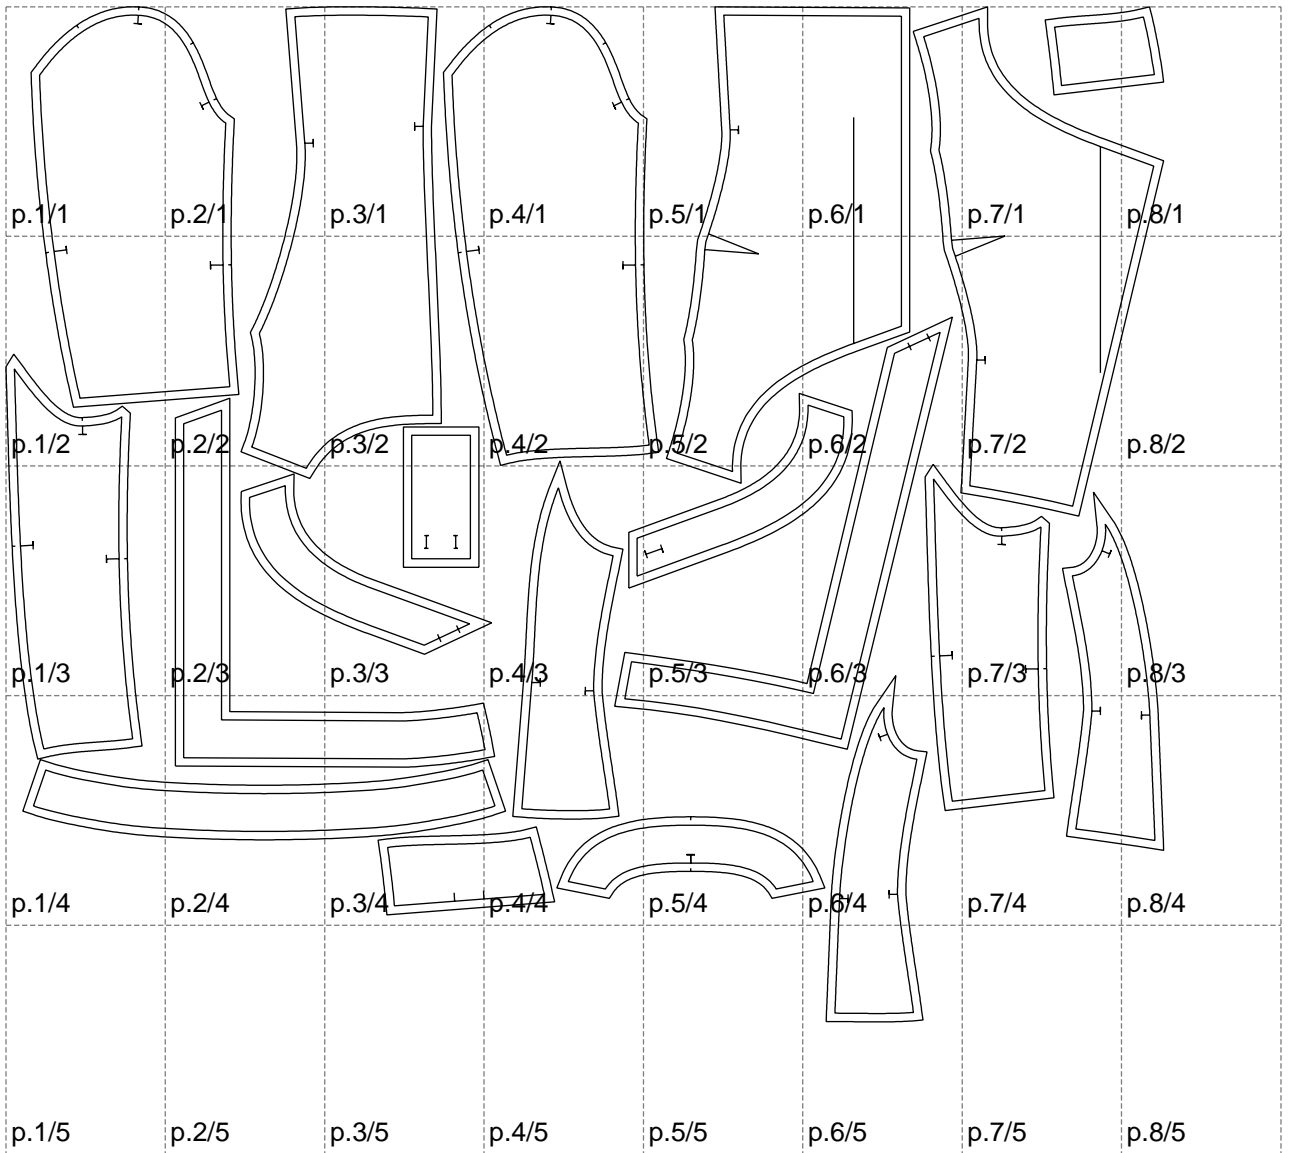

Not for print

Paper size: A4, size:1378.89 x1208.79 mm

# Example

size:1499.00 x1533.56 mm

Maneken =1 ver.0

rz\_1=170

rz\_16=92

rz\_17=78.8

rz\_18=71.8

rz\_19=100

rz\_20=98.1

---

. . . . .  
. . . . .  
. . . . .