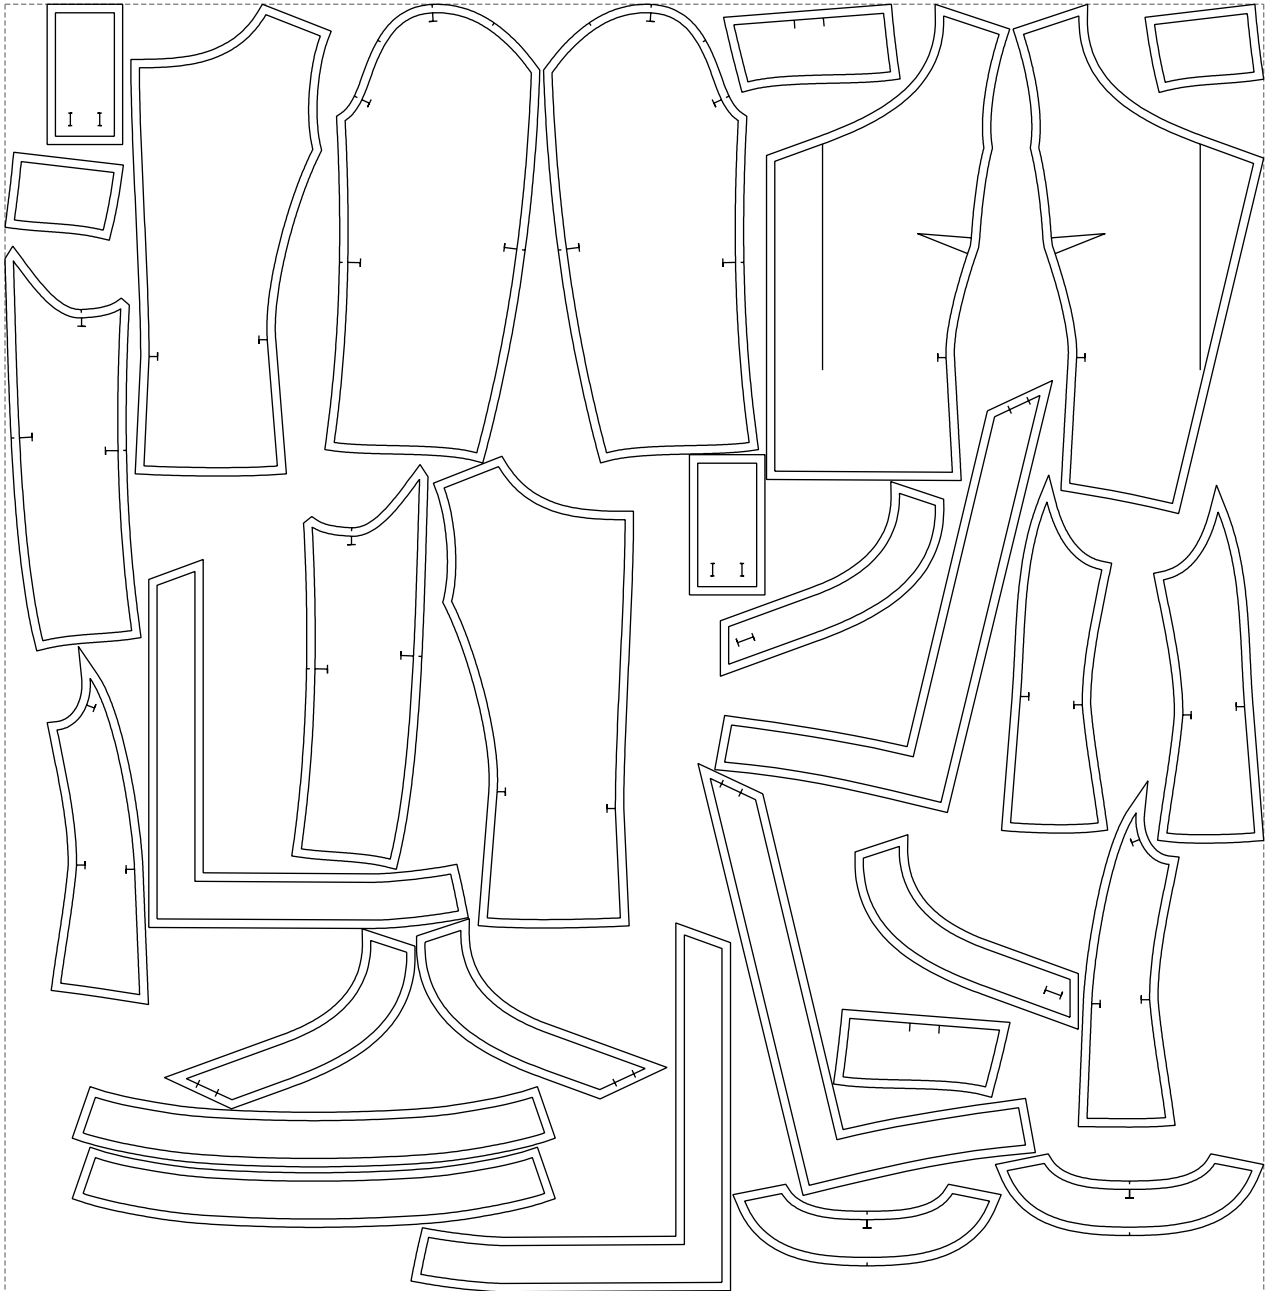

Not for print

Paper size: A4, size:1378.89 x1208.79 mm

# Example

size:1499.00 x1533.56 mm

Maneken =1 ver.0

rz\_1=170

rz\_16=92

rz\_17=78.8

rz\_18=71.8

rz\_19=100