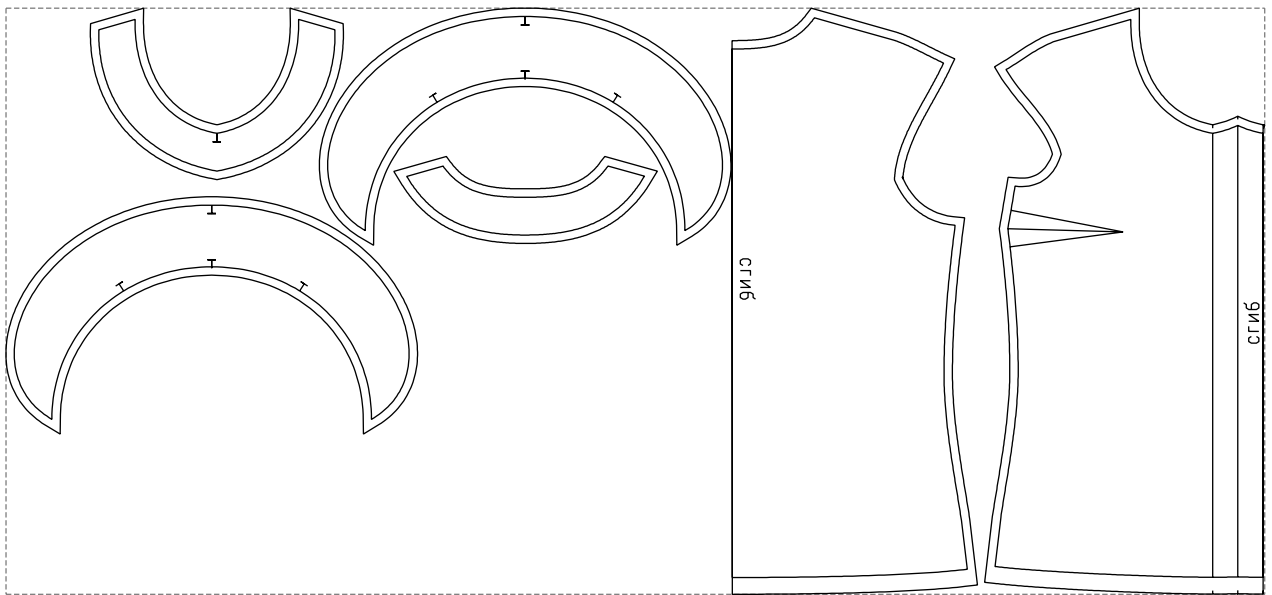

Not for print

Paper size: A4, size:1399.00 x698.23 mm

# Example

size:1499.00 x698.23 mm

Maneken =1 ver.0

rz\_1=170

rz\_16=92

rz\_17=78.8

rz\_18=71.8

rz\_19=100

rz\_20=98.1

---

. . . . .  
. . . . .  
. . . . .