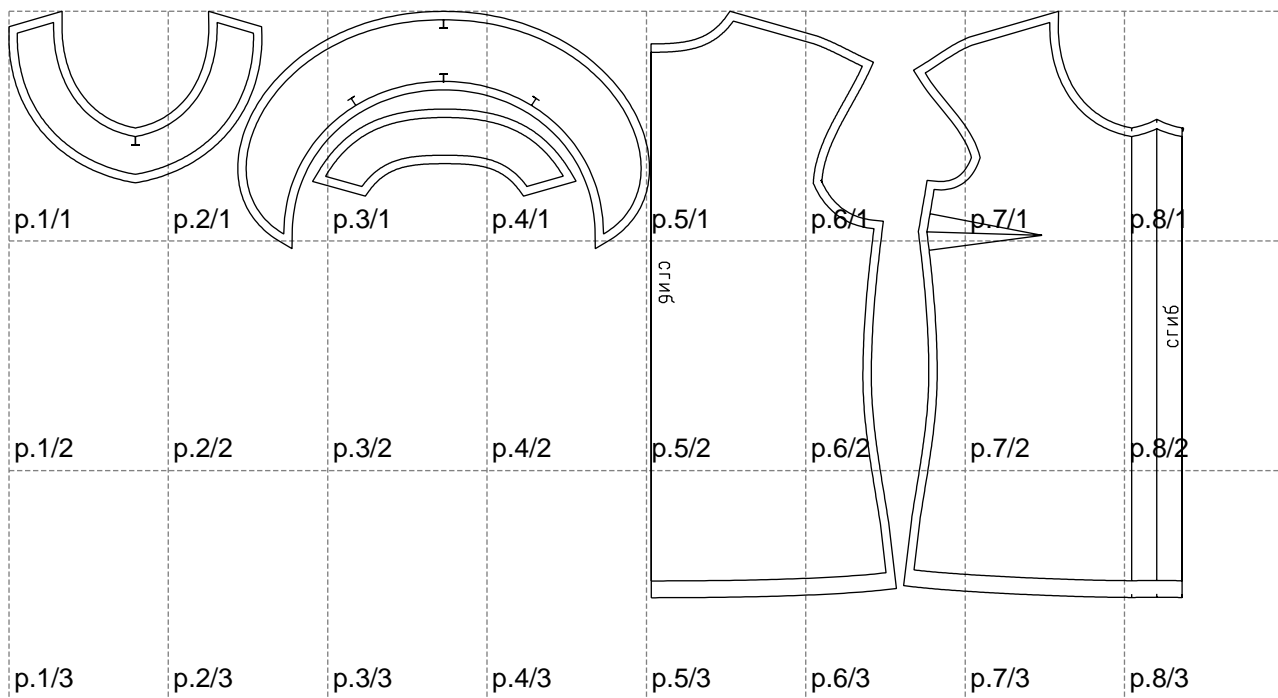

Not for print

Paper size: A4, size:1399.00 x698.23 mm

# Example

size:1499.00 x698.23 mm

Maneken =1 ver.0

rz\_1=170

rz\_16=92

rz\_17=78.8

rz\_18=71.8

rz\_19=100

rz\_20=98.1

---

. . . . .  
. . . . .  
. . . . .