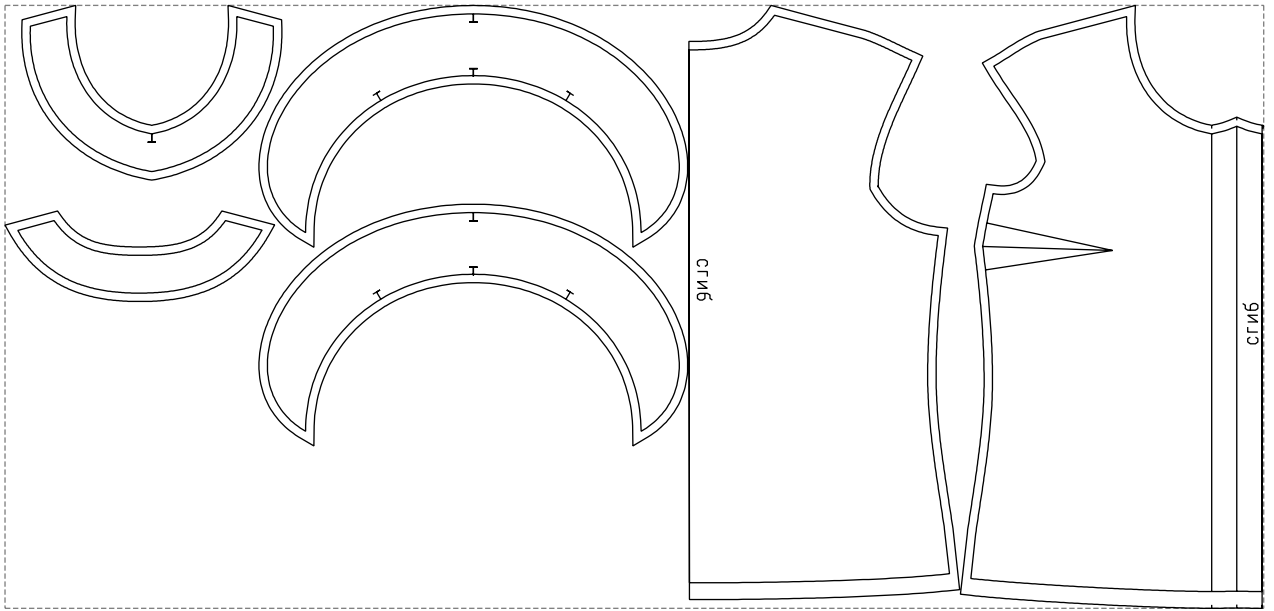

Not for print

Paper size: A4, size:1399.00 x718.00 mm

# Example

size:1499.00 x718.00 mm

Maneken =1 ver.0

rz\_1=170

rz\_16=104

rz\_17=88.9

rz\_18=84.4

rz\_19=112

rz\_20=109.3

---

. . . . .  
. . . . .  
. . . . .