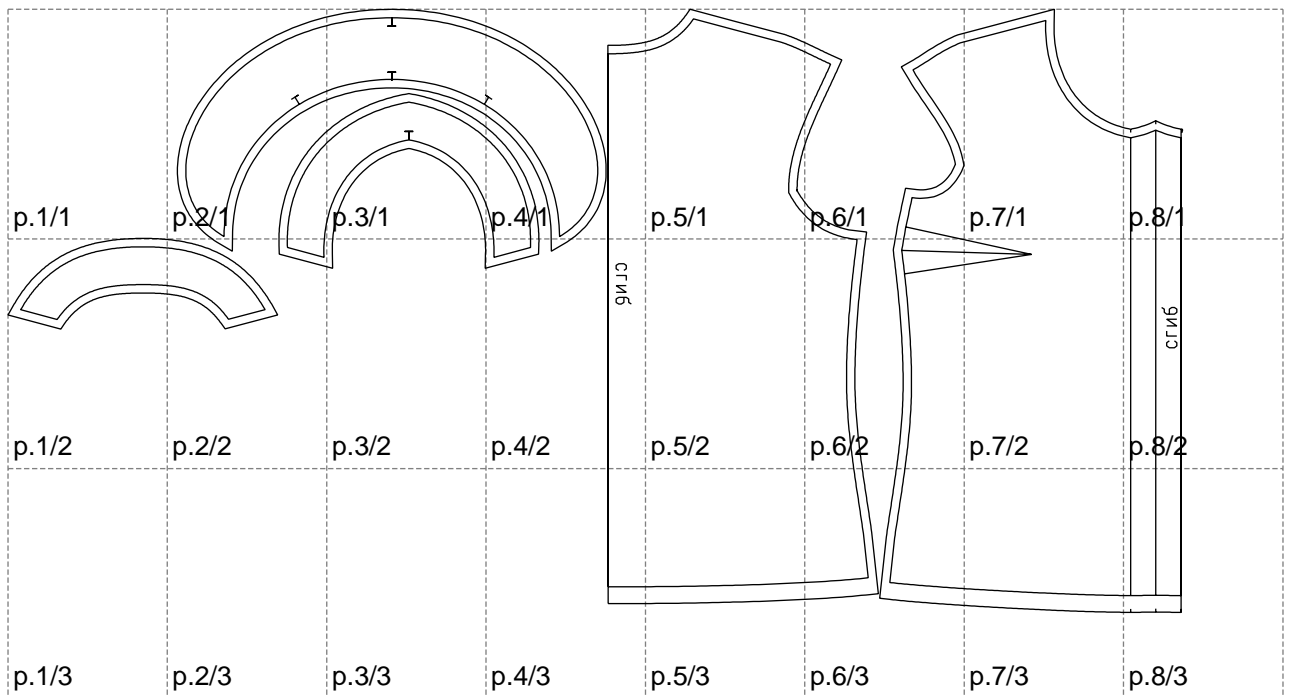

Not for print

Paper size: A4, size:1399.00 x718.00 mm

# Example

size:1499.00 x718.00 mm

Maneken =1 ver.0

rz\_1=170

rz\_16=104

rz\_17=88.9

rz\_18=84.4

rz\_19=112

rz\_20=109.3

---

. . . . .  
. . . . .  
. . . . .