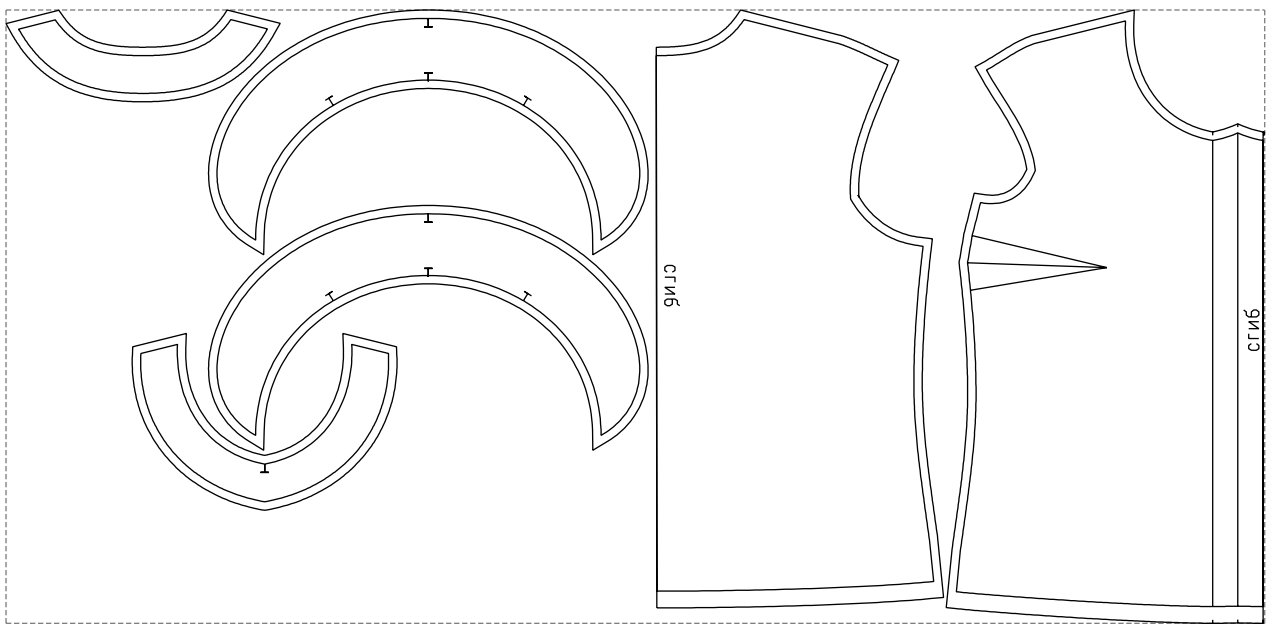

Not for print

Paper size: A4, size:1288.76 x730.51 mm

# Example

size:1499.00 x730.51 mm

Maneken =1 ver.0

rz\_1=170

rz\_16=112

rz\_17=96.2

rz\_18=94

rz\_19=120

rz\_20=117

---

. . . . .  
. . . . .  
. . . . .