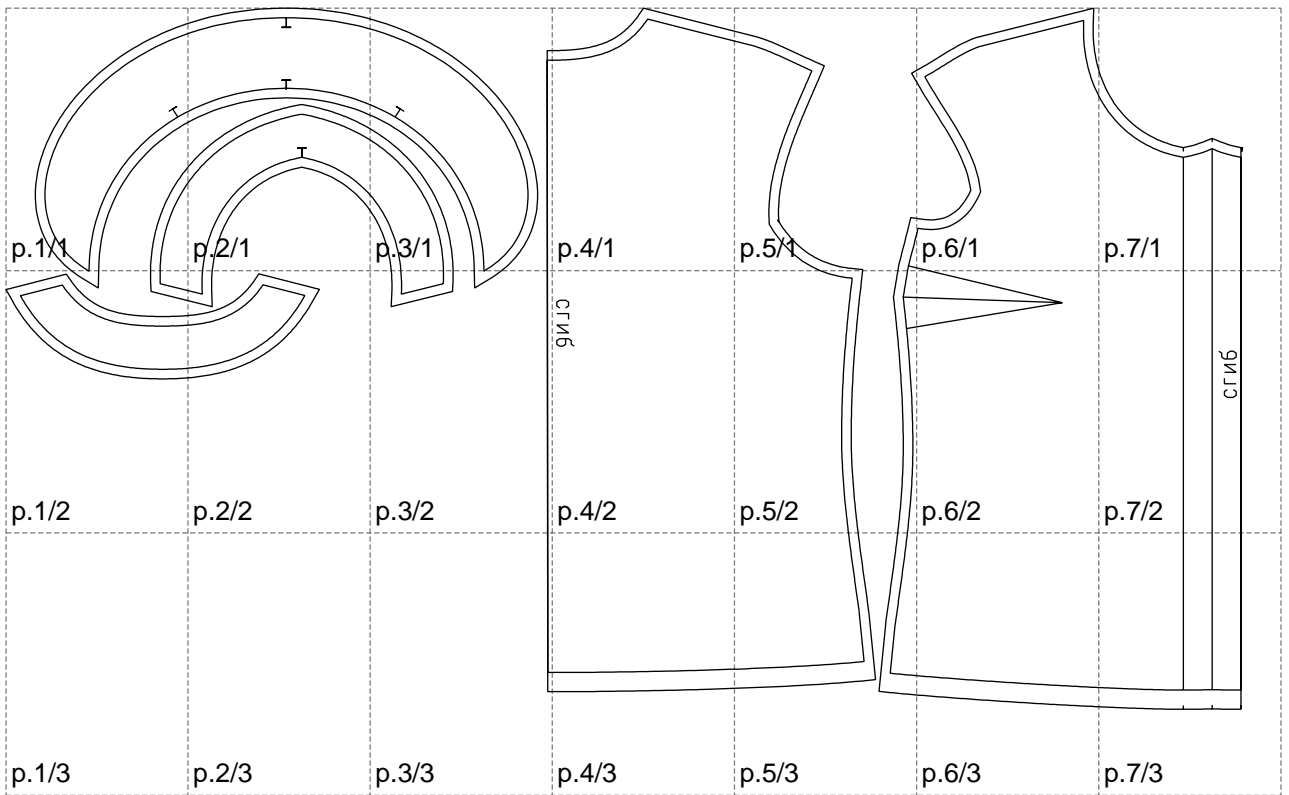

Not for print

Paper size: A4, size:1288.76 x730.51 mm

# Example

size:1499.00 x730.51 mm

Maneken =1 ver.0

rz\_1=170

rz\_16=112

rz\_17=96.2

rz\_18=94

rz\_19=120

rz\_20=117

---

. . . . .  
. . . . .  
. . . . .