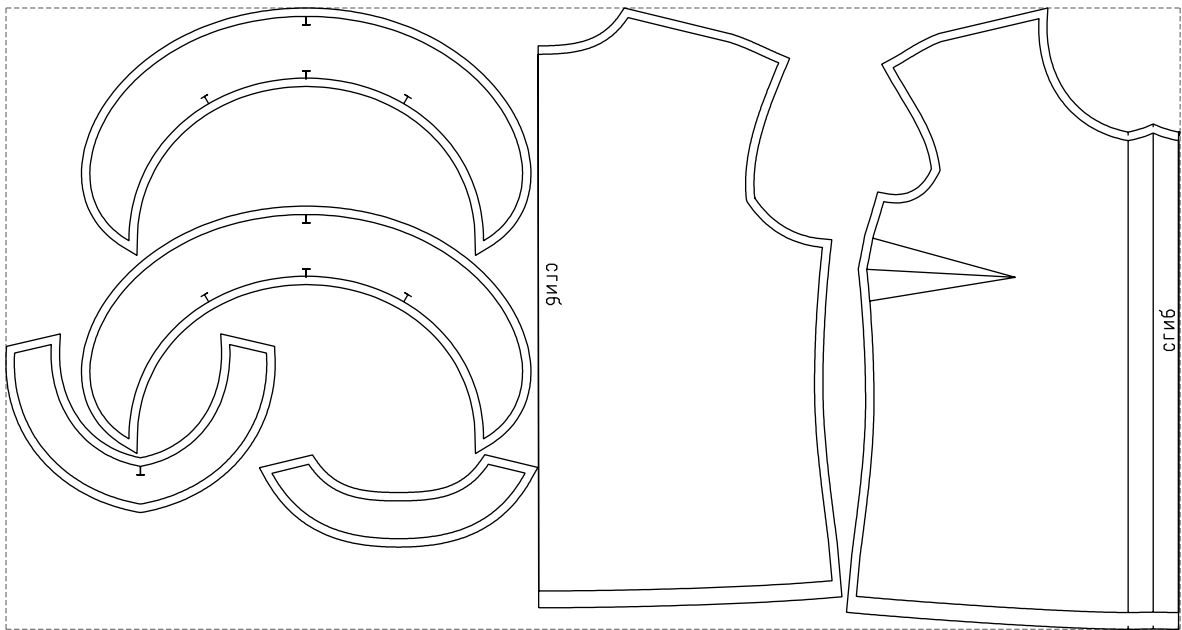

Not for print

Paper size: A4, size:1338.58 x740.00 mm

# Example

size:1398.29 x740.00 mm

Maneken =1 ver.0

rz\_1=170

rz\_16=120

rz\_17=104

rz\_18=103.6

rz\_19=128

rz\_20=125.1

---

. . . . .  
. . . . .  
. . . . .