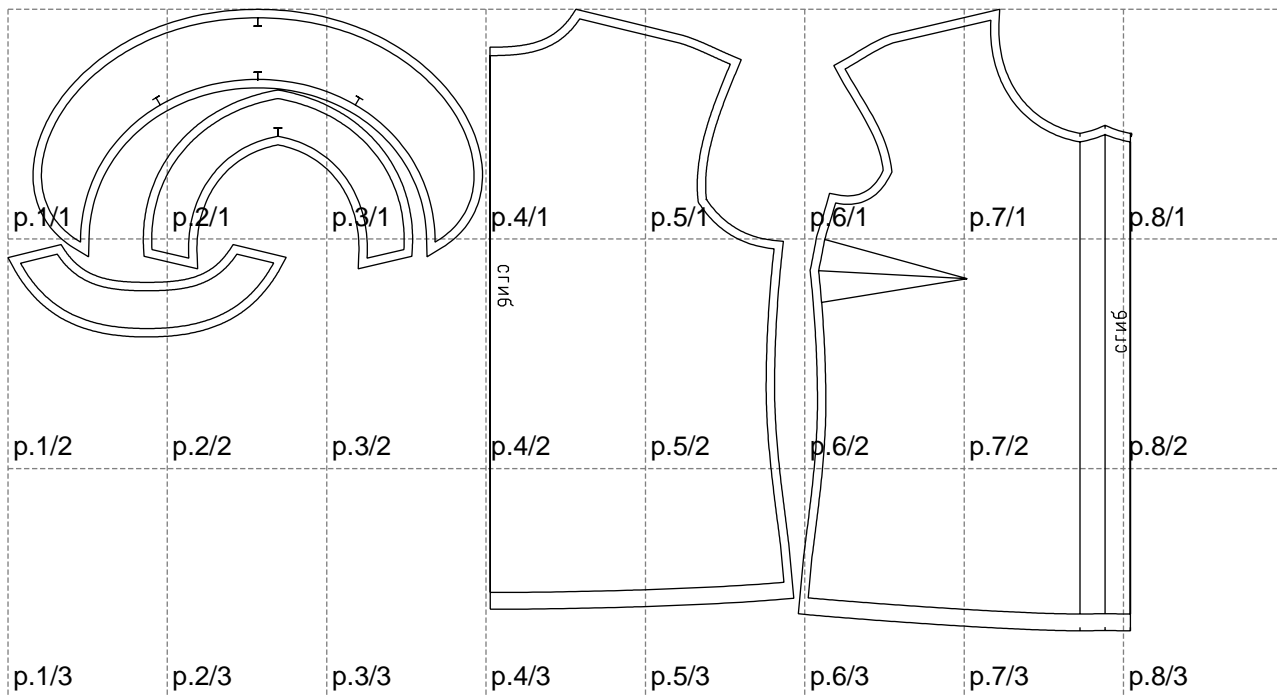

Not for print

Paper size: A4, size:1338.58 x740.00 mm

# Example

size:1398.29 x740.00 mm

Maneken =1 ver.0

rz\_1=170

rz\_16=120

rz\_17=104

rz\_18=103.6

rz\_19=128

rz\_20=125.1

---

. . . . .  
. . . . .  
. . . . .