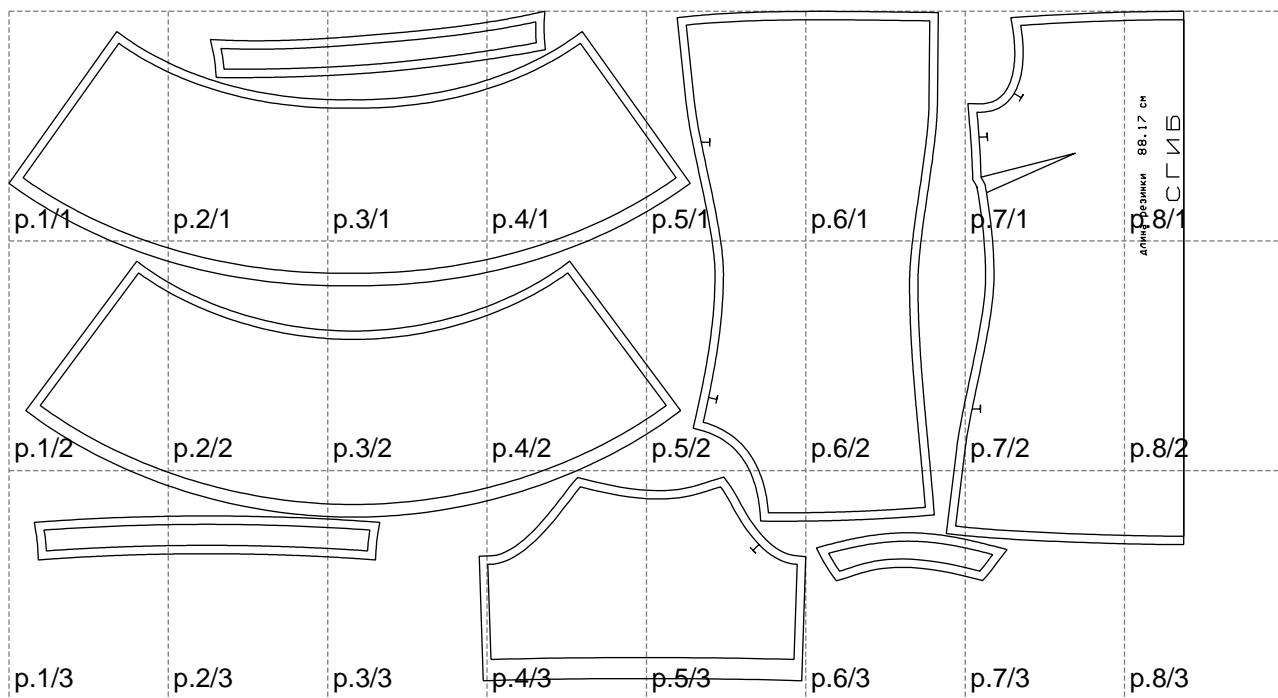

Not for print

Paper size: A4, size:1399.00 x797.13 mm

# Example

size:1499.00 x1178.35 mm

Maneken =1 ver.0

rz\_1=170

rz\_16=92

rz\_17=78.8

rz\_18=71.8

rz\_19=100

rz\_20=98.1

---

. . . . .  
. . . . .  
. . . . .