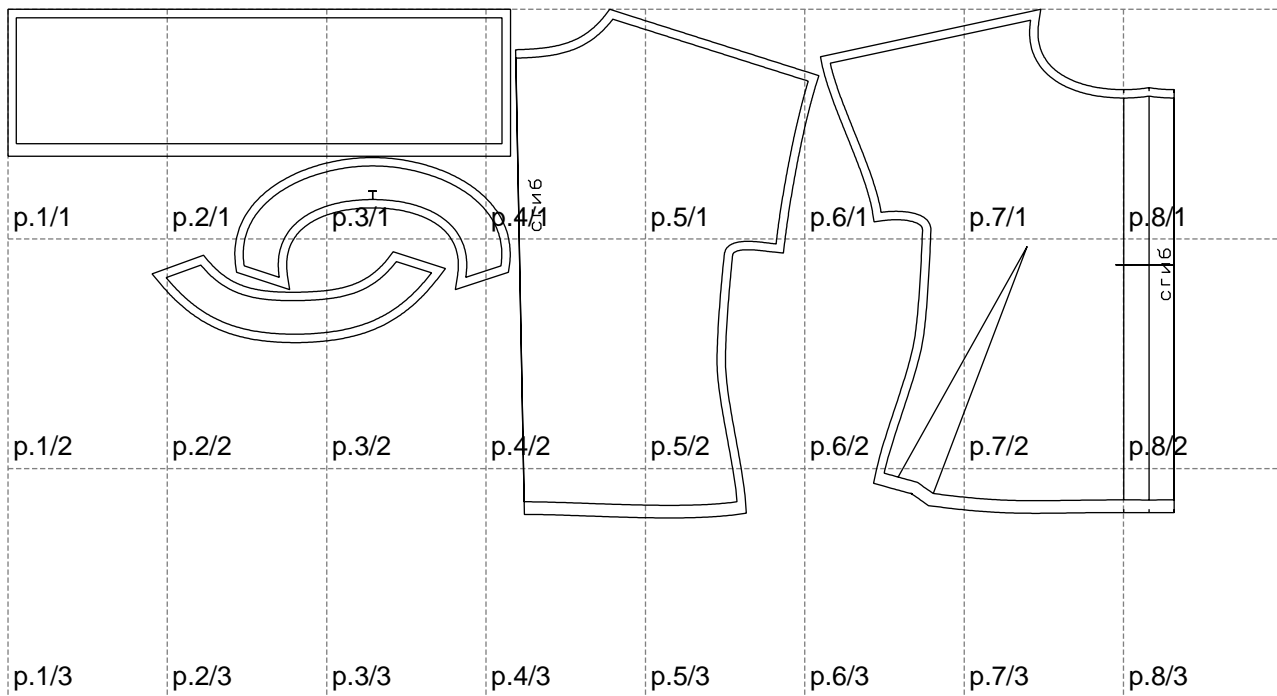

Not for print

Paper size: A4, size:1388.99 x605.59 mm

# Example

size:1468.75 x605.59 mm

Maneken =1 ver.0

rz\_1=170

rz\_16=88

rz\_17=75.6

rz\_18=67.6

rz\_19=96

rz\_20=94.6

---

. . . . .  
. . . . .  
. . . . .