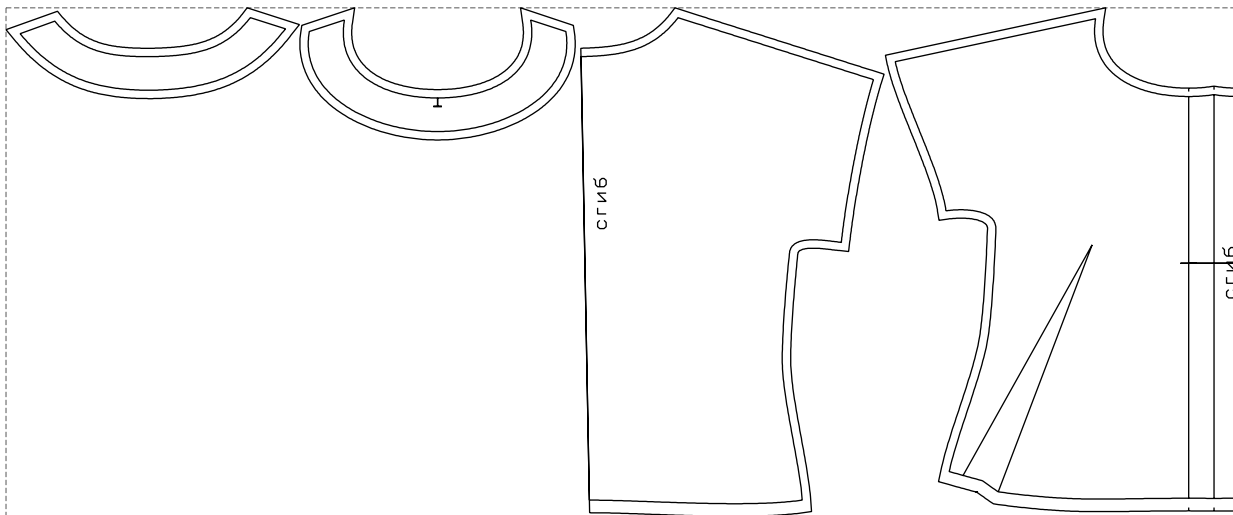

Not for print

Paper size: A4, size:1388.99 x605.59 mm

# Example

size:1468.75 x605.59 mm

Maneken =1 ver.0

rz\_1=170

rz\_16=88

rz\_17=75.6

rz\_18=67.6

rz\_19=96

rz\_20=94.6

---

. . . . .  
. . . . .  
. . . . .