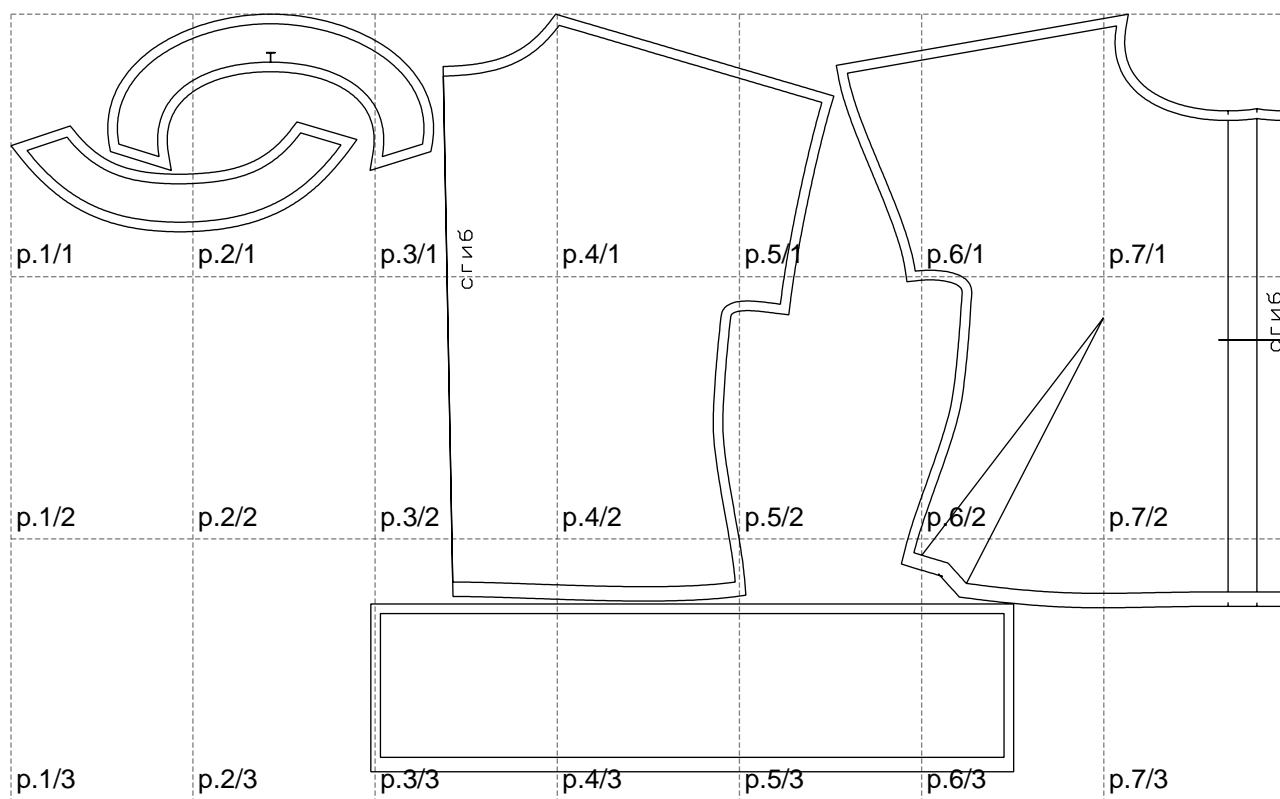

Not for print

Paper size: A4, size:1328.43 x789.48 mm

# Example

size:1499.00 x618.50 mm

Maneken =1 ver.0

rz\_1=170

rz\_16=104

rz\_17=88.9

rz\_18=84.4

rz\_19=112

rz\_20=109.3

---

. . . . .  
. . . . .  
. . . . .