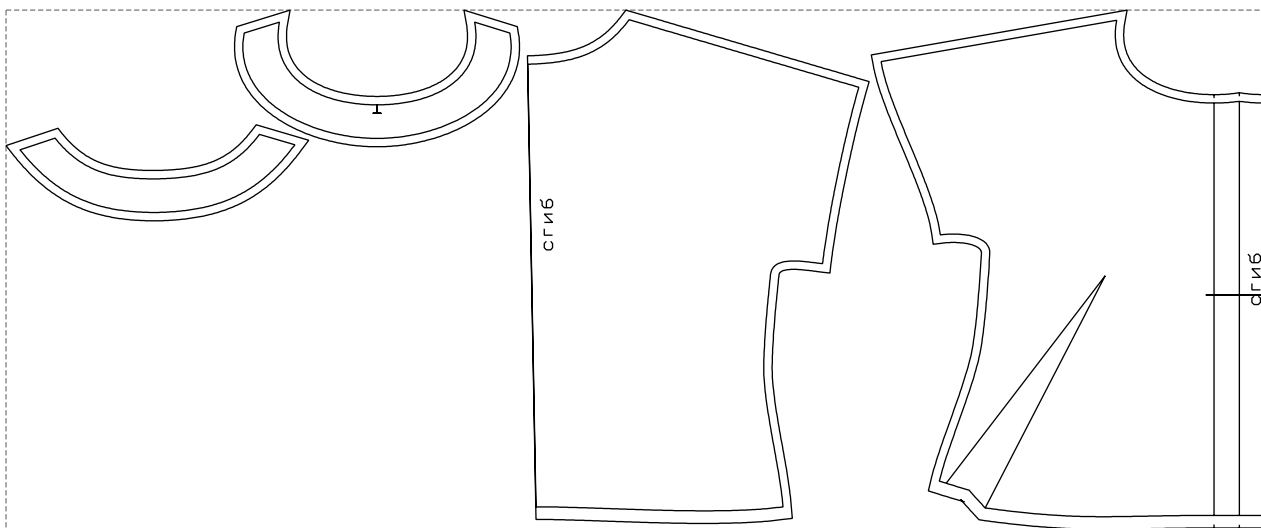

Not for print

Paper size: A4, size:1328.43 x789.48 mm

# Example

size:1499.00 x618.50 mm

Maneken =1 ver.0

rz\_1=170

rz\_16=104

rz\_17=88.9

rz\_18=84.4

rz\_19=112