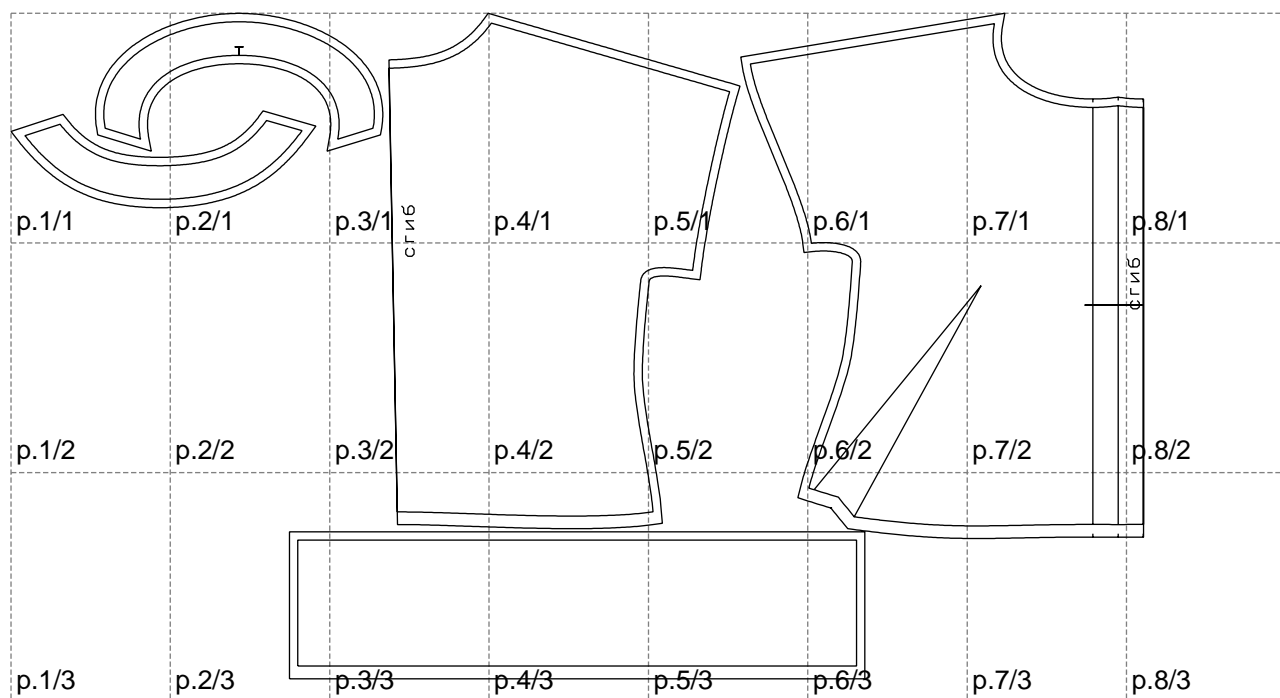

Not for print

Paper size: A4, size:1348.72 x792.30 mm

# Example

size:1499.00 x625.32 mm

Maneken =1 ver.0

rz\_1=170

rz\_16=108

rz\_17=92.5

rz\_18=89.2

rz\_19=116

rz\_20=113

---

. . . . .  
. . . . .  
. . . . .