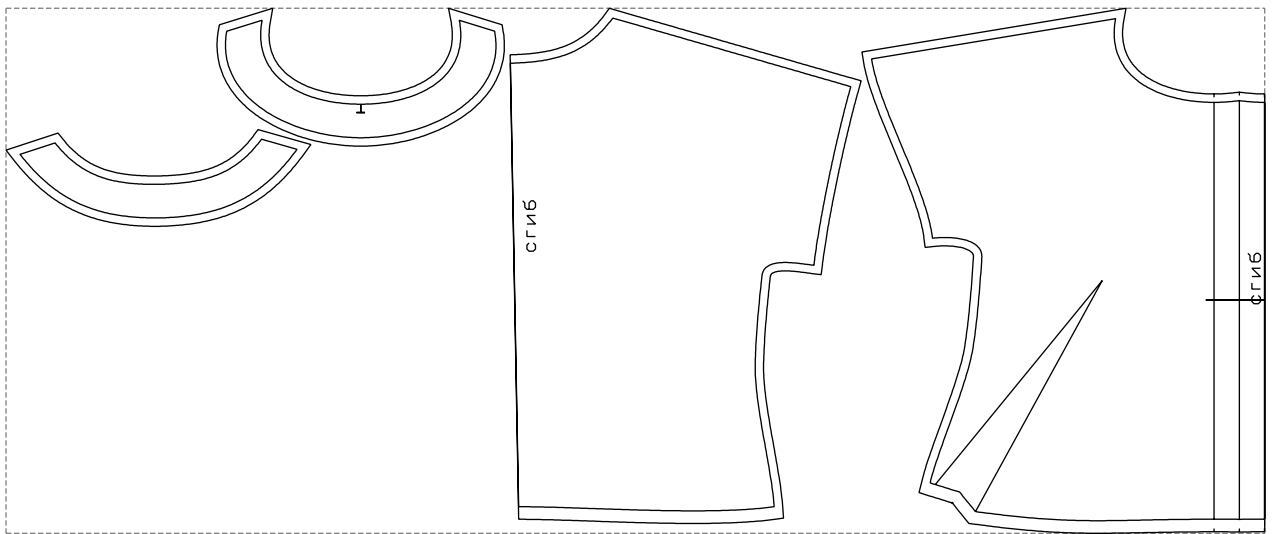

Not for print

Paper size: A4, size:1348.72 x792.30 mm

# Example

size:1499.00 x625.32 mm

Maneken =1 ver.0

rz\_1=170

rz\_16=108

rz\_17=92.5

rz\_18=89.2

rz\_19=116