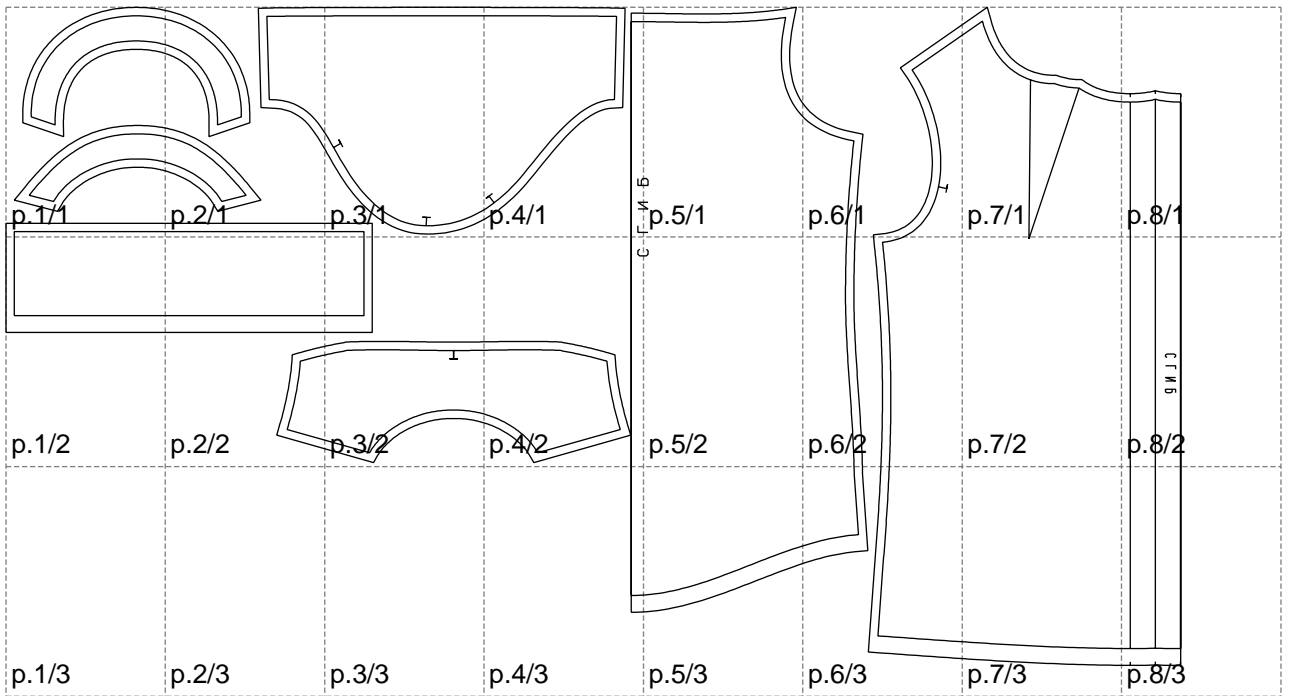

Not for print

Paper size: A4, size:1399.00 x783.45 mm

# Example

size:1438.57 x783.45 mm

Maneken =1 ver.0

rz\_1=170

rz\_16=100

rz\_17=85.4

rz\_18=80.2

rz\_19=108

rz\_20=105.4

---

. . . . .  
. . . . .  
. . . . .