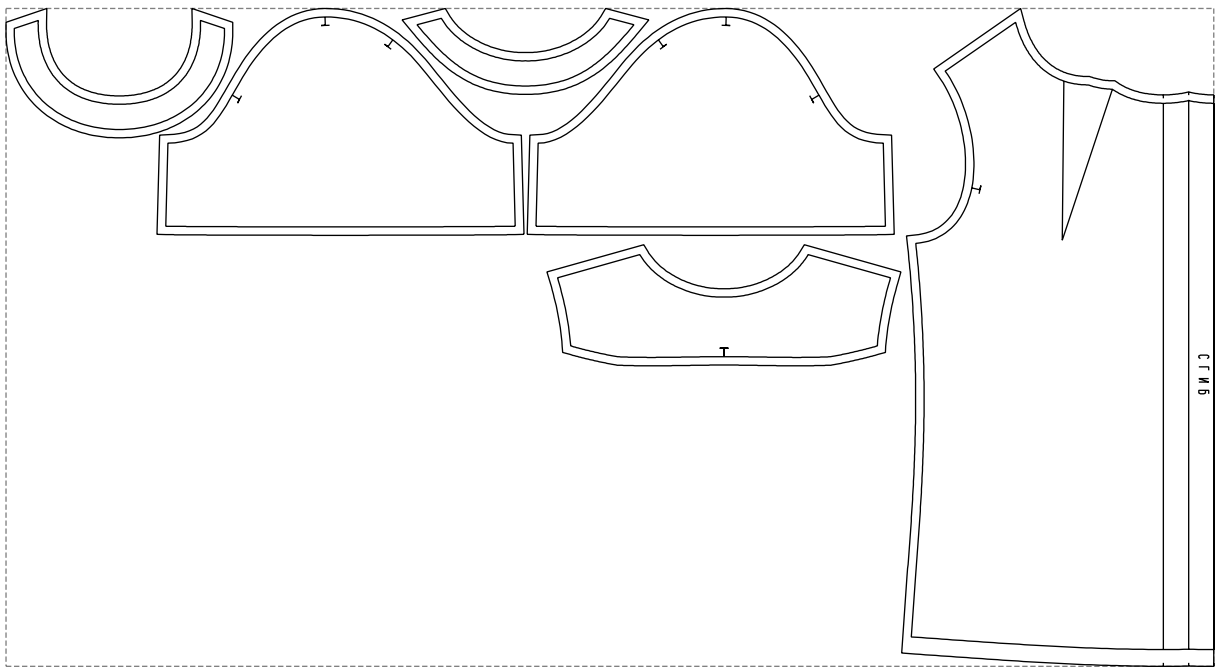

Not for print

Paper size: A4, size:1399.00 x783.45 mm

# Example

size:1438.57 x783.45 mm

Maneken =1 ver.0

rz\_1=170

rz\_16=100

rz\_17=85.4

rz\_18=80.2

rz\_19=108

rz\_20=105.4

---

. . . . .  
. . . . .  
. . . . .