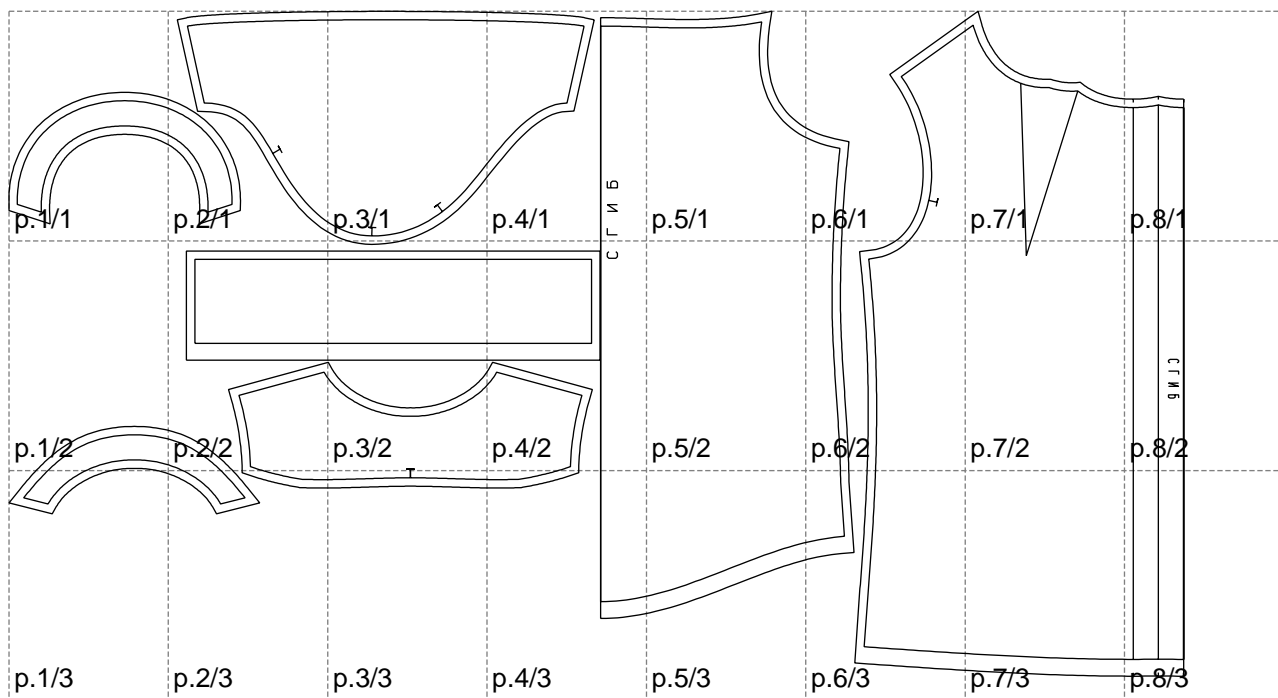

Not for print

Paper size: A4, size:1399.00 x791.64 mm

# Example

size:1478.95 x791.64 mm

Maneken =1 ver.0

rz\_1=170

rz\_16=108

rz\_17=92.5

rz\_18=89.2

rz\_19=116

rz\_20=113

---

. . . . .  
. . . . .  
. . . . .