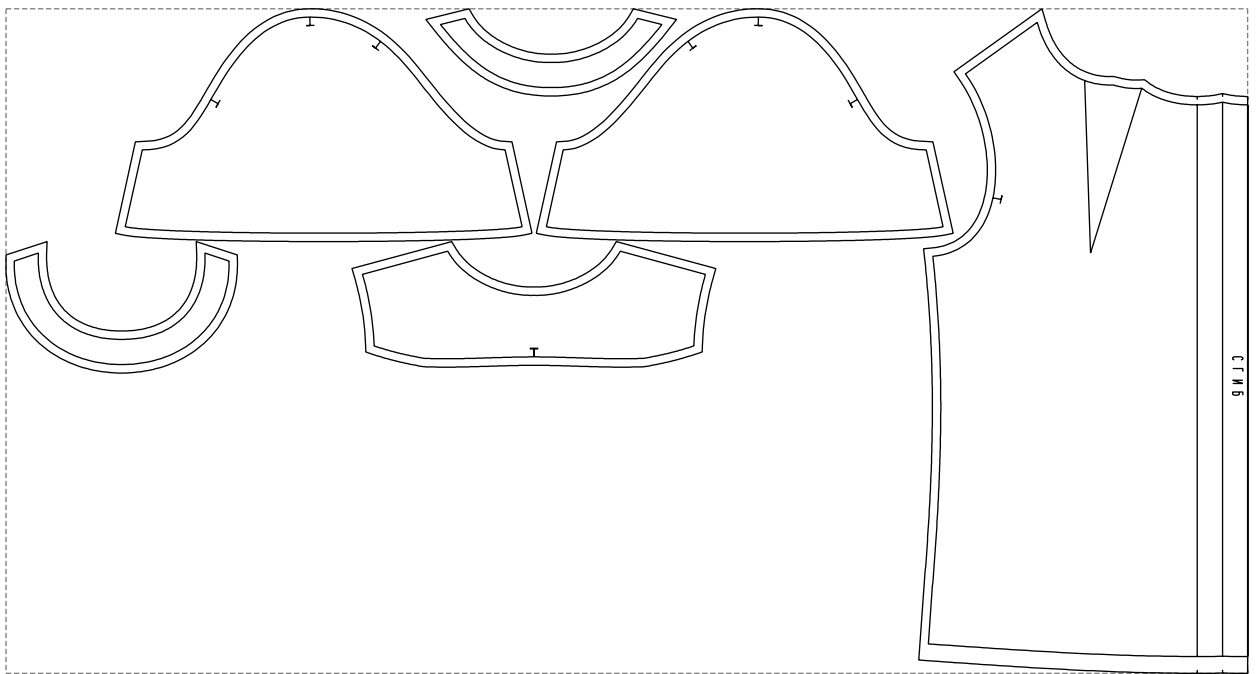

Not for print

Paper size: A4, size:1399.00 x791.64 mm

# Example

size:1478.95 x791.64 mm

Maneken =1 ver.0

rz\_1=170

rz\_16=108

rz\_17=92.5

rz\_18=89.2

rz\_19=116