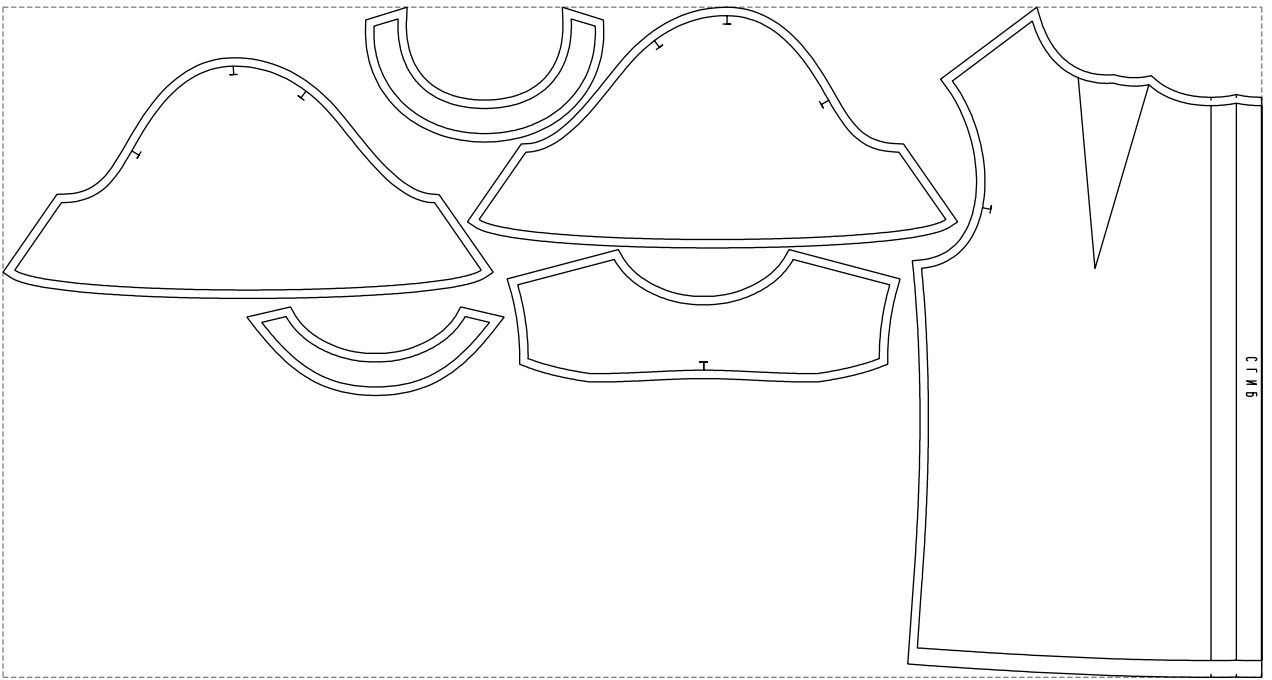

Not for print

Paper size: A4, size:1388.95 x798.10 mm

# Example

size:1499.00 x798.10 mm

Maneken =1 ver.0

rz\_1=170

rz\_16=120

rz\_17=104

rz\_18=103.6

rz\_19=128

rz\_20=125.1

---

. . . . .  
. . . . .  
. . . . .