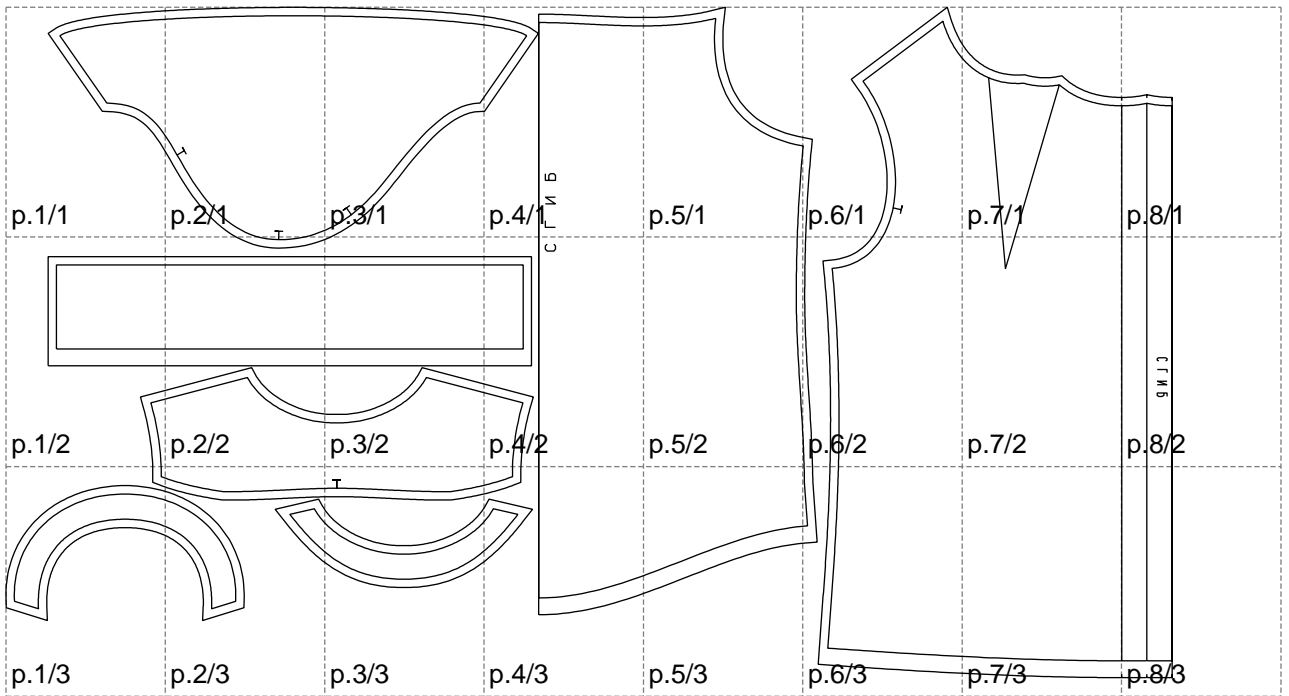

Not for print

Paper size: A4, size:1388.95 x798.10 mm

# Example

size:1499.00 x798.10 mm

Maneken =1 ver.0

rz\_1=170

rz\_16=120

rz\_17=104

rz\_18=103.6

rz\_19=128

rz\_20=125.1

---

. . . . .  
. . . . .  
. . . . .