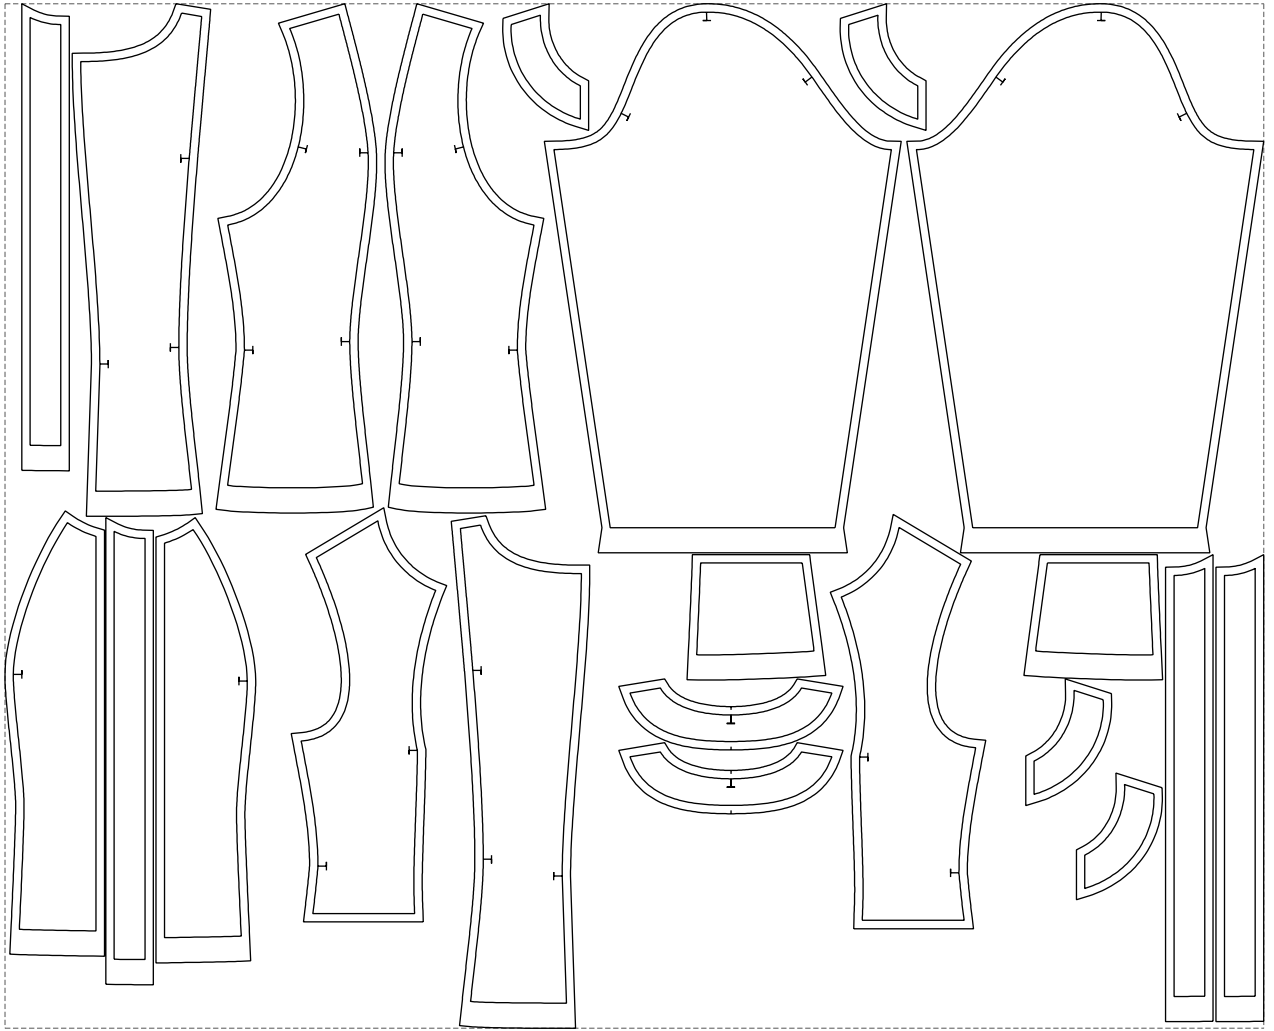

# Example

size:1499.00 x1220.42 mm

Maneken =1 ver.0

rz\_1=170

rz\_16=100

rz\_17=85.4

rz\_18=80.2

rz\_19=108