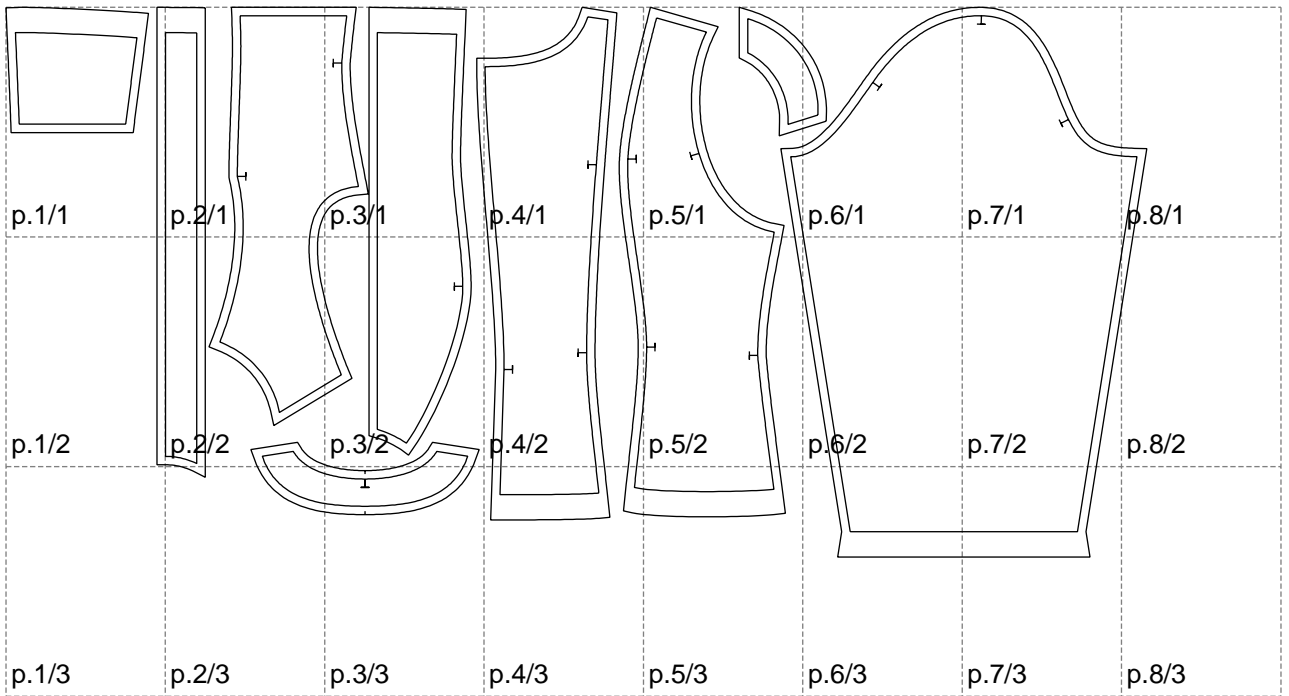

Not for print

Paper size: A4, size:1358.70 x654.41 mm

# Example

size:1499.00 x1220.62 mm

Maneken =1 ver.0

rz\_1=170

rz\_16=104

rz\_17=88.9

rz\_18=84.4

rz\_19=112

rz\_20=109.3

---

. . . . .  
. . . . .  
. . . . .