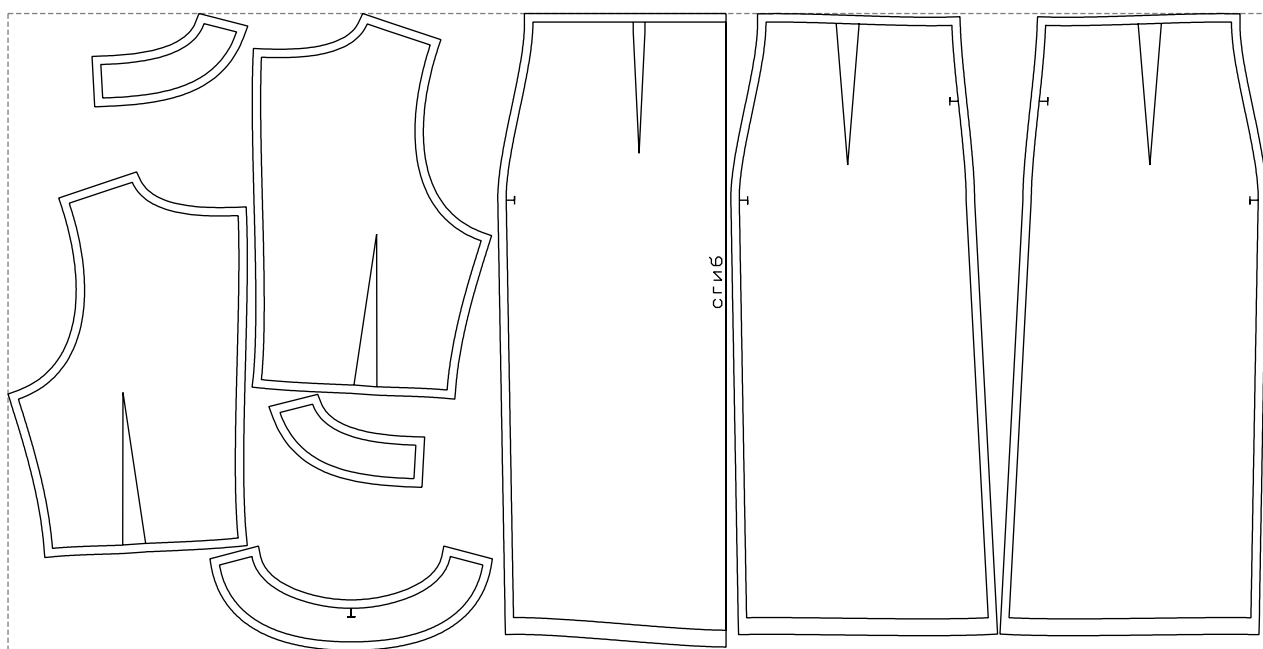

Not for print

Paper size: A4, size:1399.00 x896.56 mm

# Example

size:1499.00 x758.35 mm

Maneken =1 ver.0

rz\_1=170

rz\_16=96

rz\_17=82

rz\_18=76

rz\_19=104

rz\_20=101.8

---

. . . . .  
. . . . .  
. . . . .