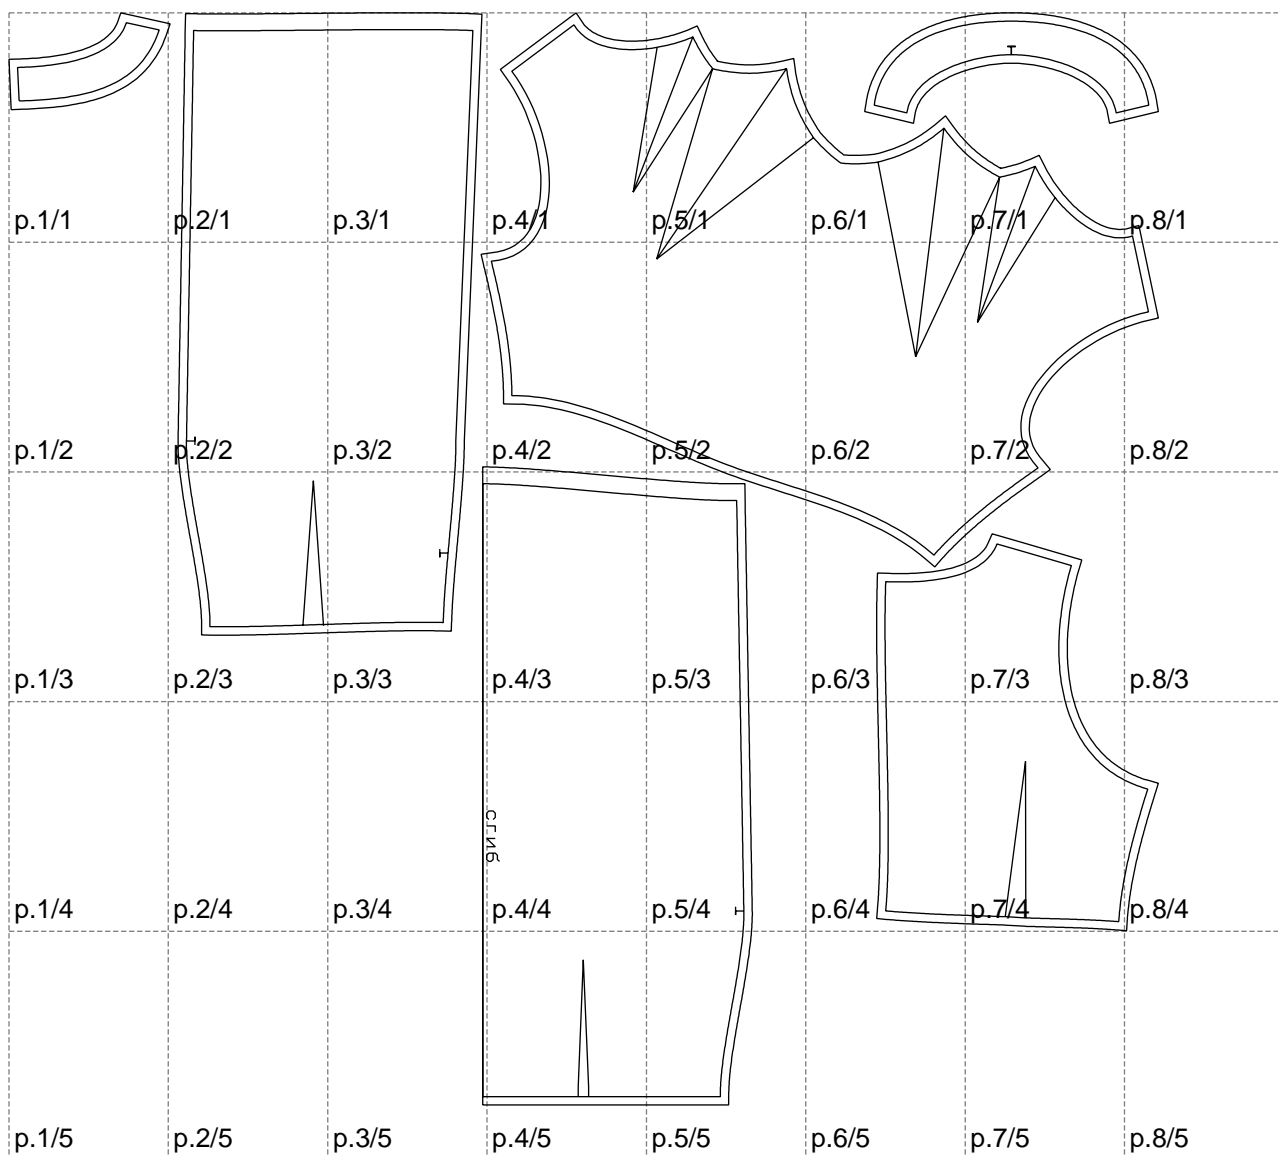

Not for print

Paper size: A4, size:1368.82 x1300.66 mm

Example

size:1428.79 x939.13 mm

Maneken =1 ver.0

rz_1=170

rz_16=116

rz_17=100

rz_18=98.8

rz_19=124

rz_20=121

.
.
.