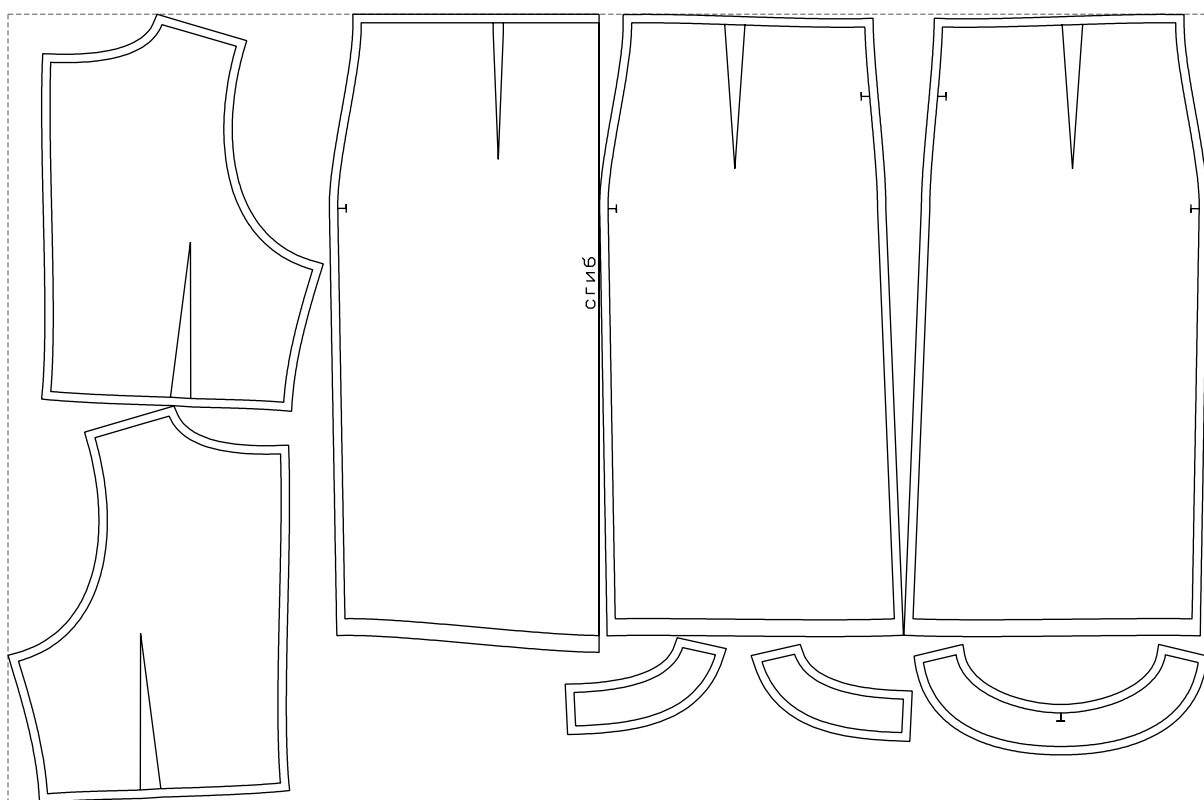

Not for print

Paper size: A4, size:1368.82 x1300.66 mm

Example

size:1428.79 x939.13 mm

Maneken =1 ver.0

rz_1=170

rz_16=116

rz_17=100

rz_18=98.8

rz_19=124

rz_20=121

.
.
.