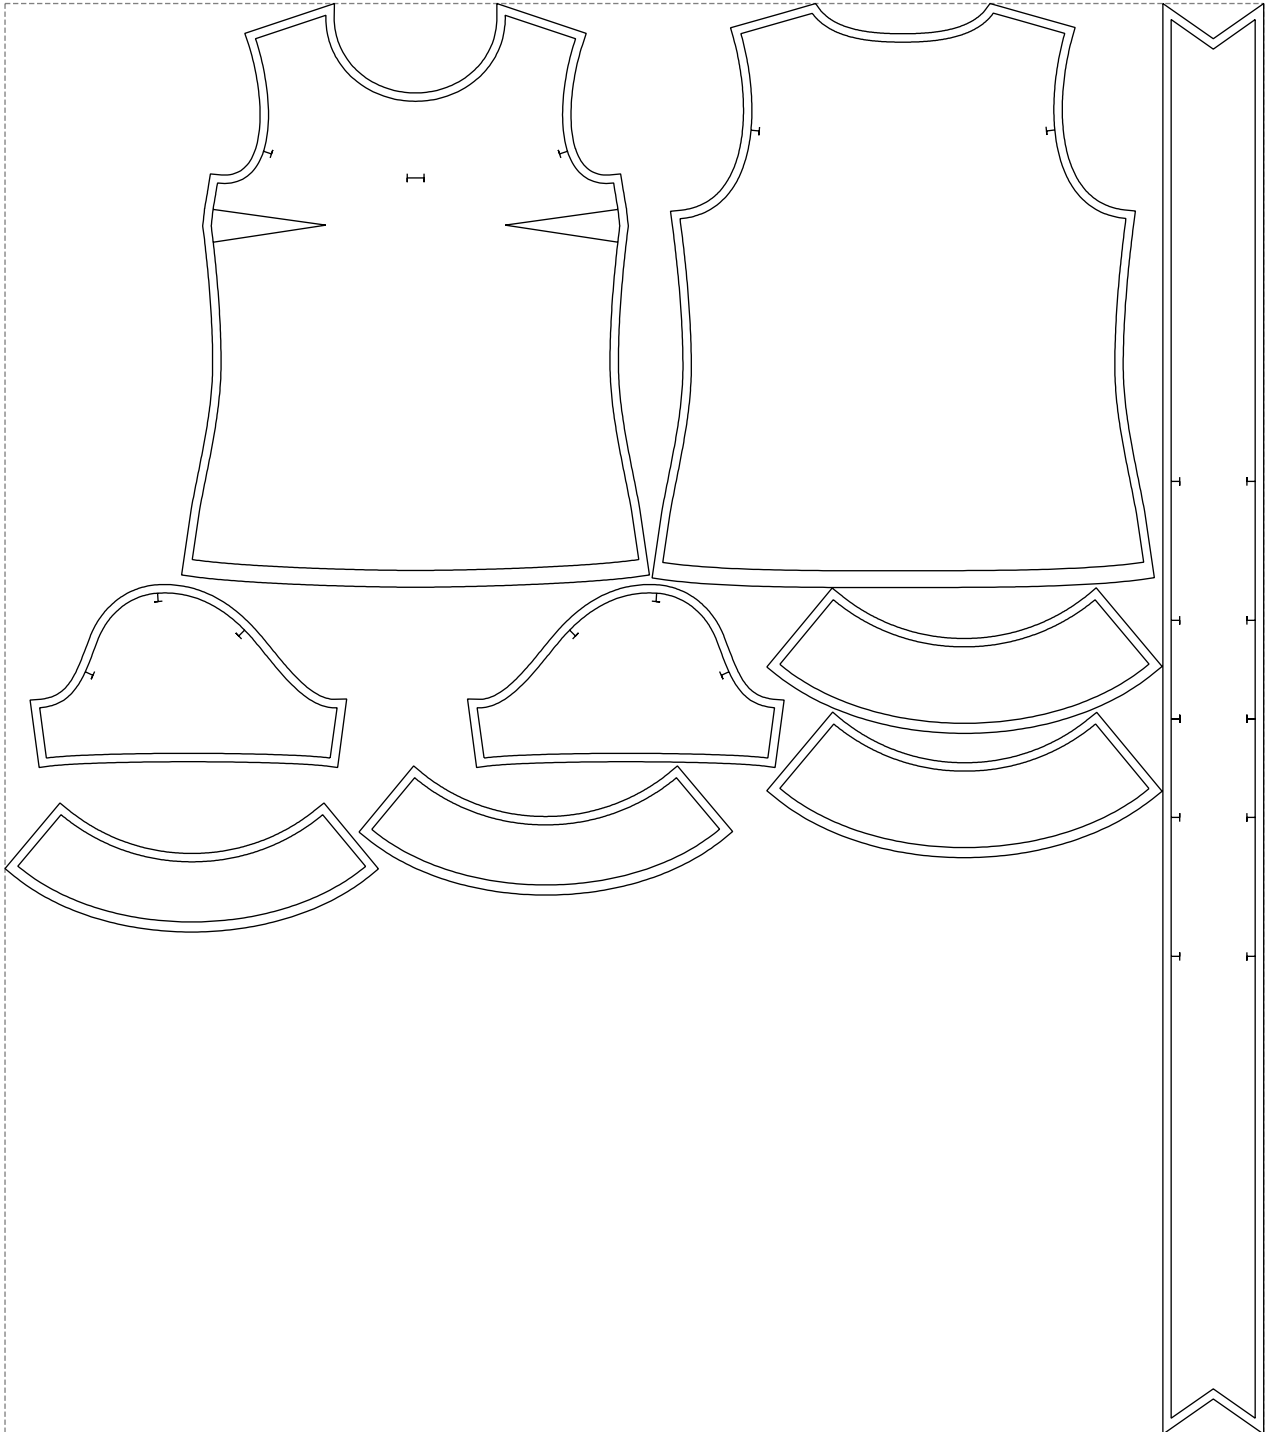

Not for print

Paper size: A4, size:1308.62 x1704.30 mm

# Example

size:1499.00 x1704.30 mm

Maneken =1 ver.0

rz\_1=170

rz\_16=92

rz\_17=78.8

rz\_18=71.8

rz\_19=100

rz\_20=98.1

---

. . . . .  
. . . . .  
. . . . .