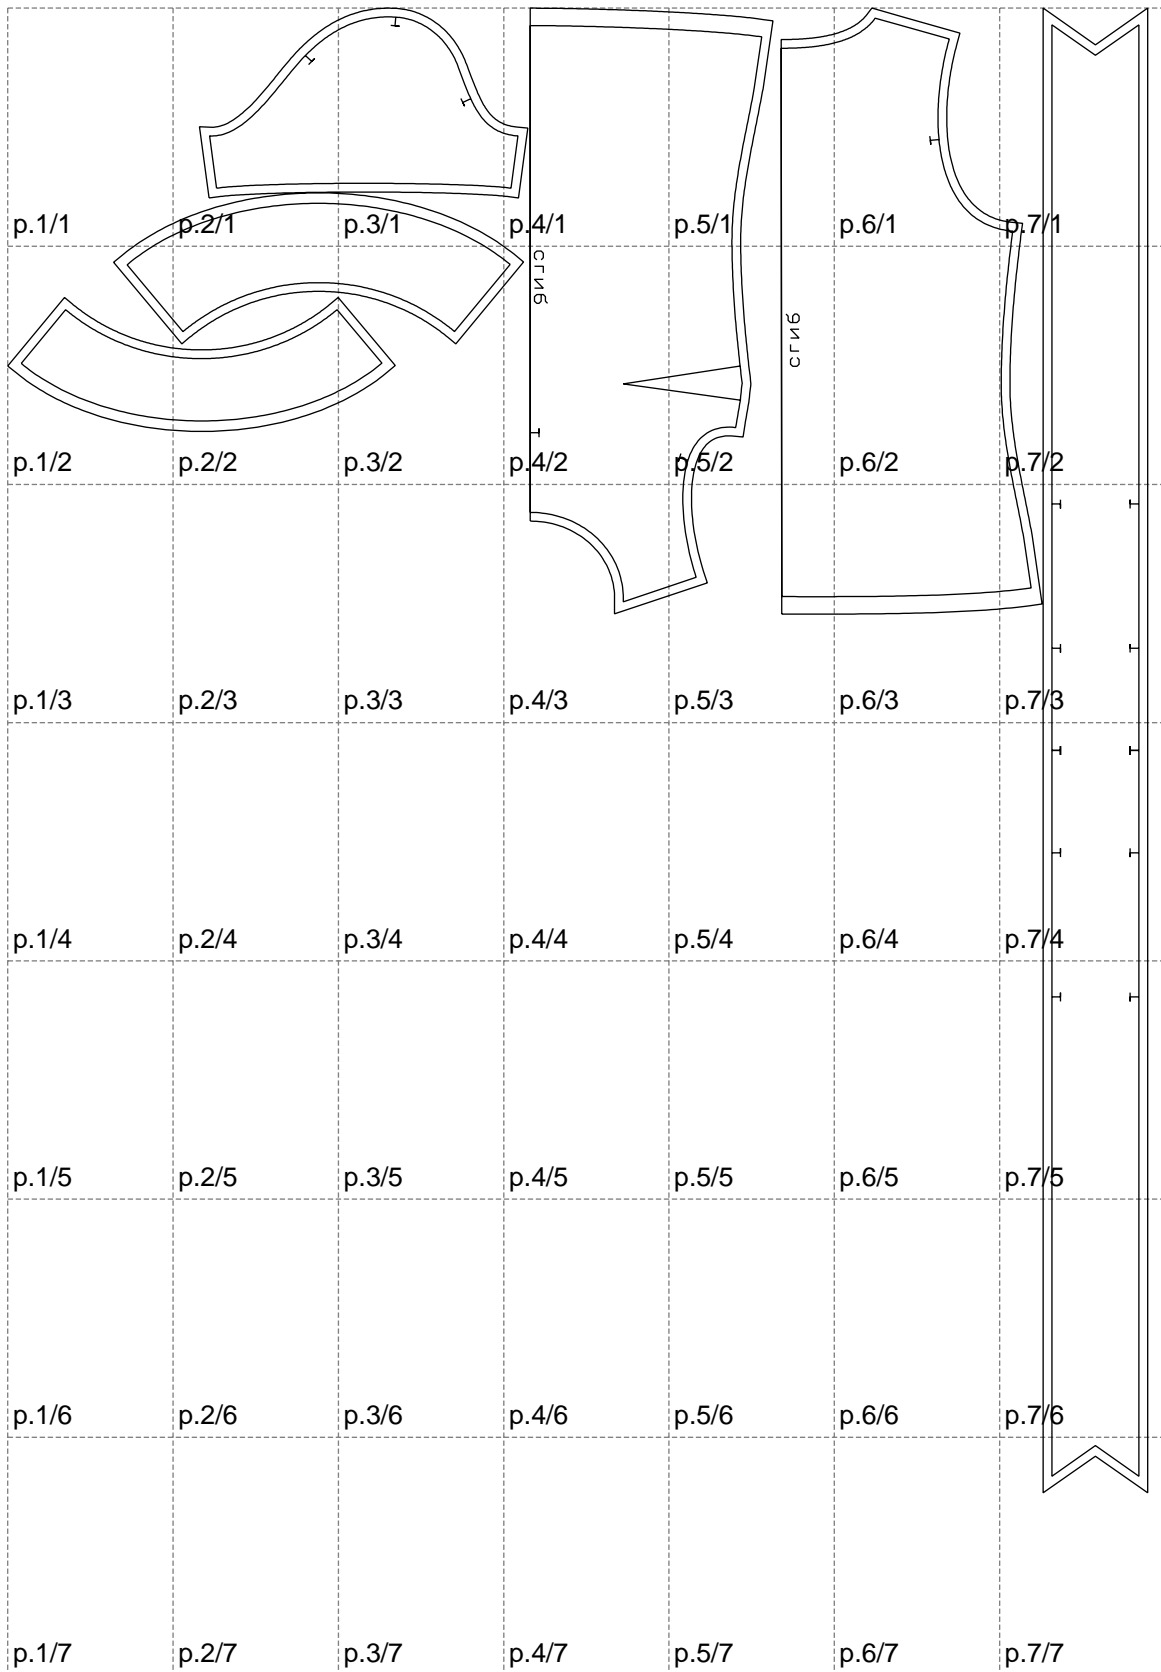

Not for print

Paper size: A4, size:1308.62 x1704.30 mm

# Example

size:1499.00 x1704.30 mm

Maneken =1 ver.0

rz\_1=170

rz\_16=92

rz\_17=78.8

rz\_18=71.8

rz\_19=100

rz\_20=98.1

---

. . . . .  
. . . . .  
. . . . .