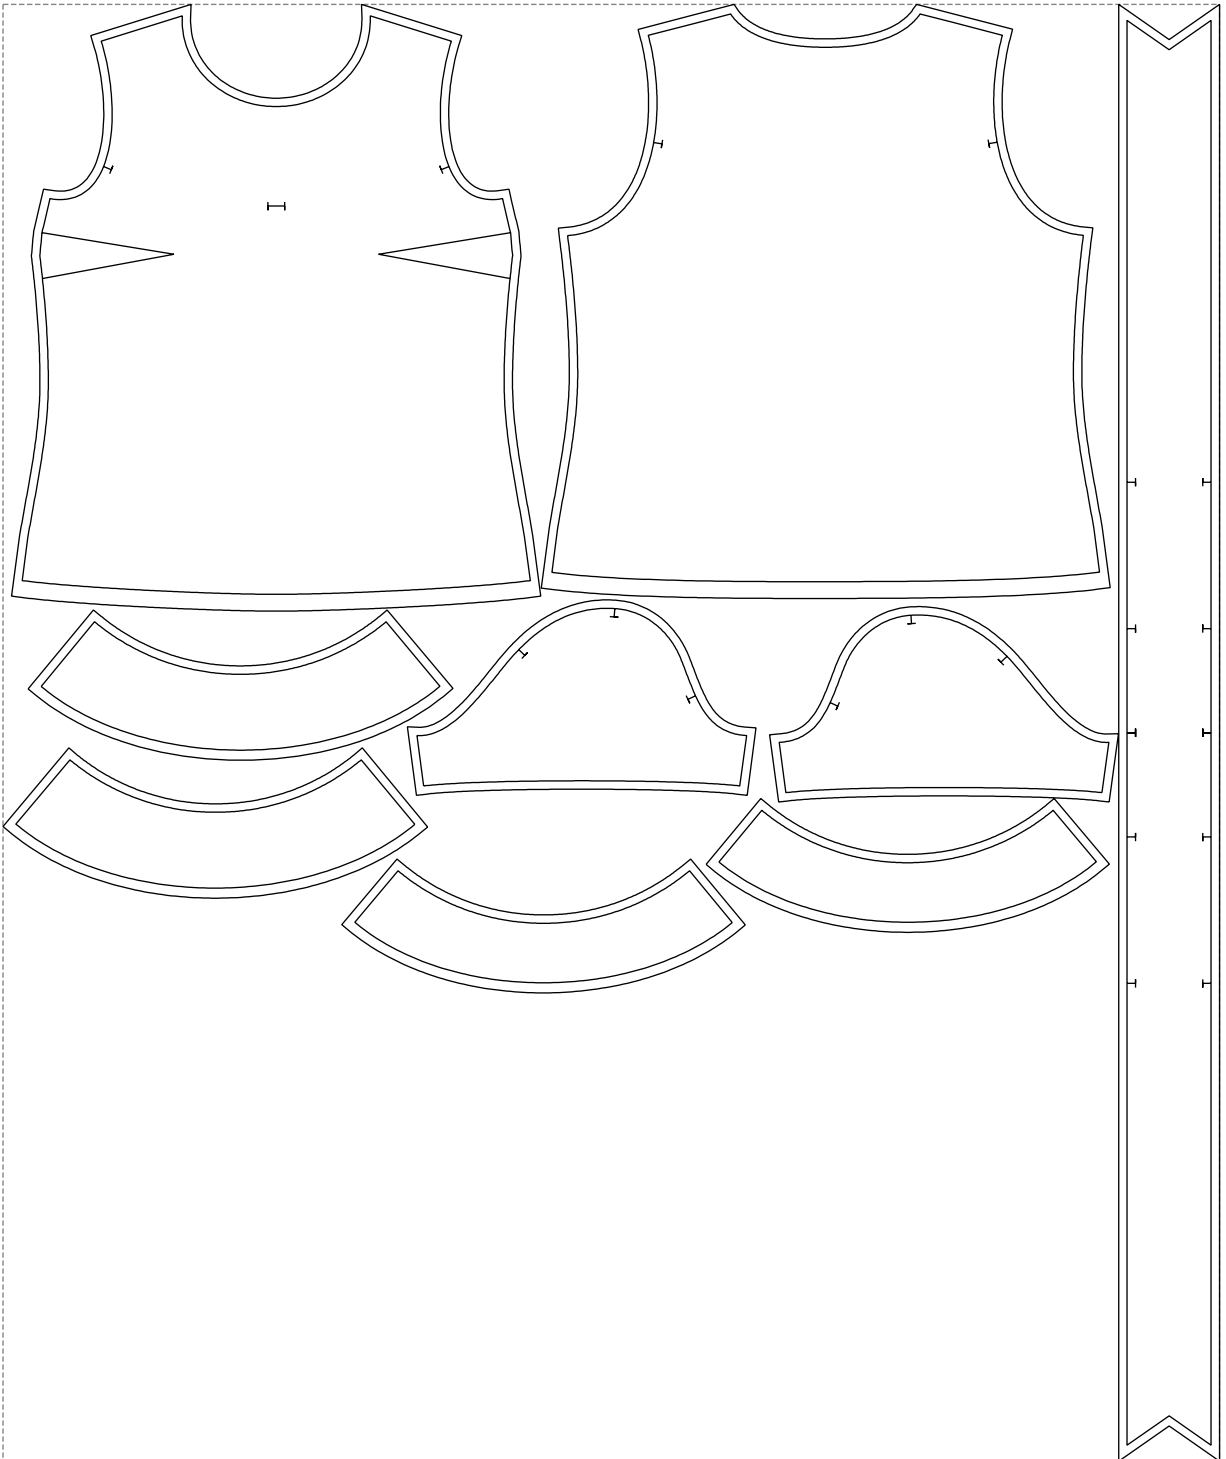

Not for print

Paper size: A4, size:1388.90 x1735.50 mm

# Example

size:1448.85 x1735.50 mm

Maneken =1 ver.0

rz\_1=170

rz\_16=108

rz\_17=92.5

rz\_18=89.2

rz\_19=116