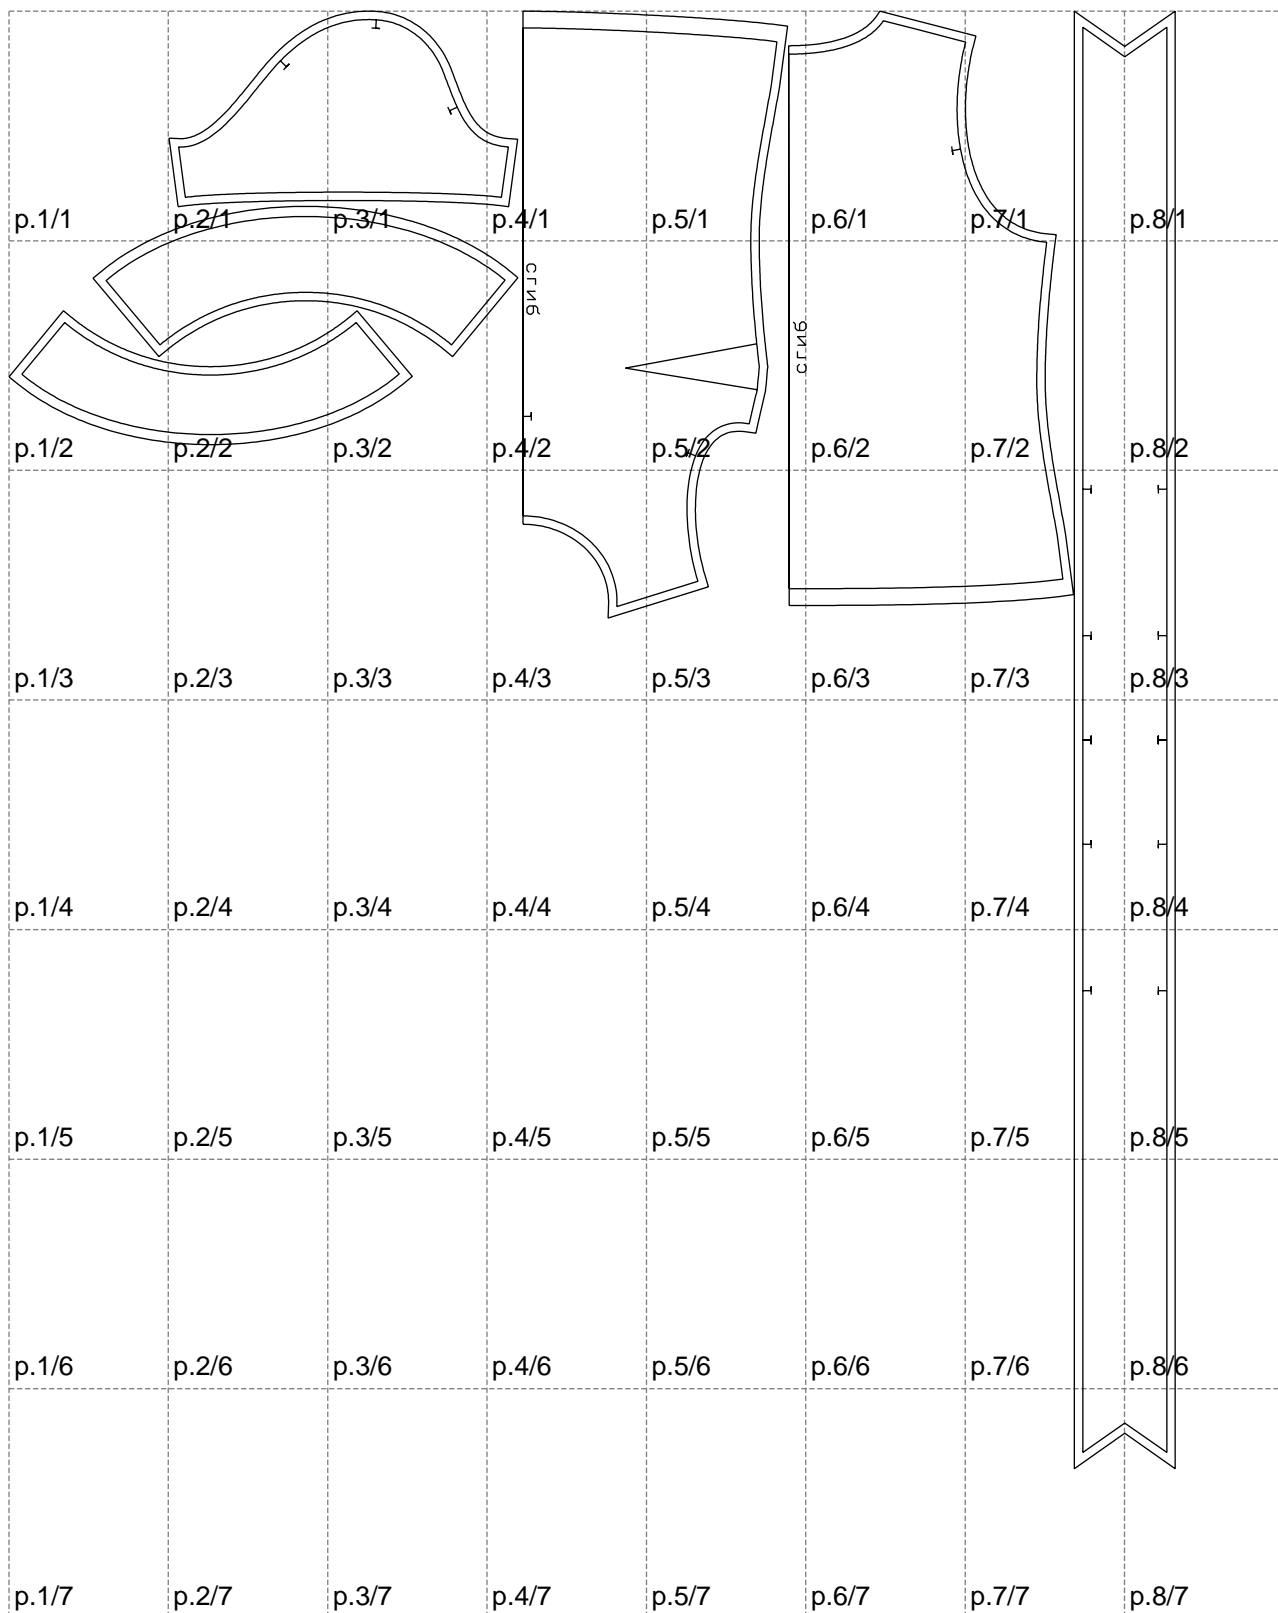

Not for print

Paper size: A4, size:1388.90 x1735.50 mm

# Example

size:1448.85 x1735.50 mm

Maneken =1 ver.0

rz\_1=170

rz\_16=108

rz\_17=92.5

rz\_18=89.2

rz\_19=116

rz\_20=113

---

. . . . .  
. . . . .  
. . . . .