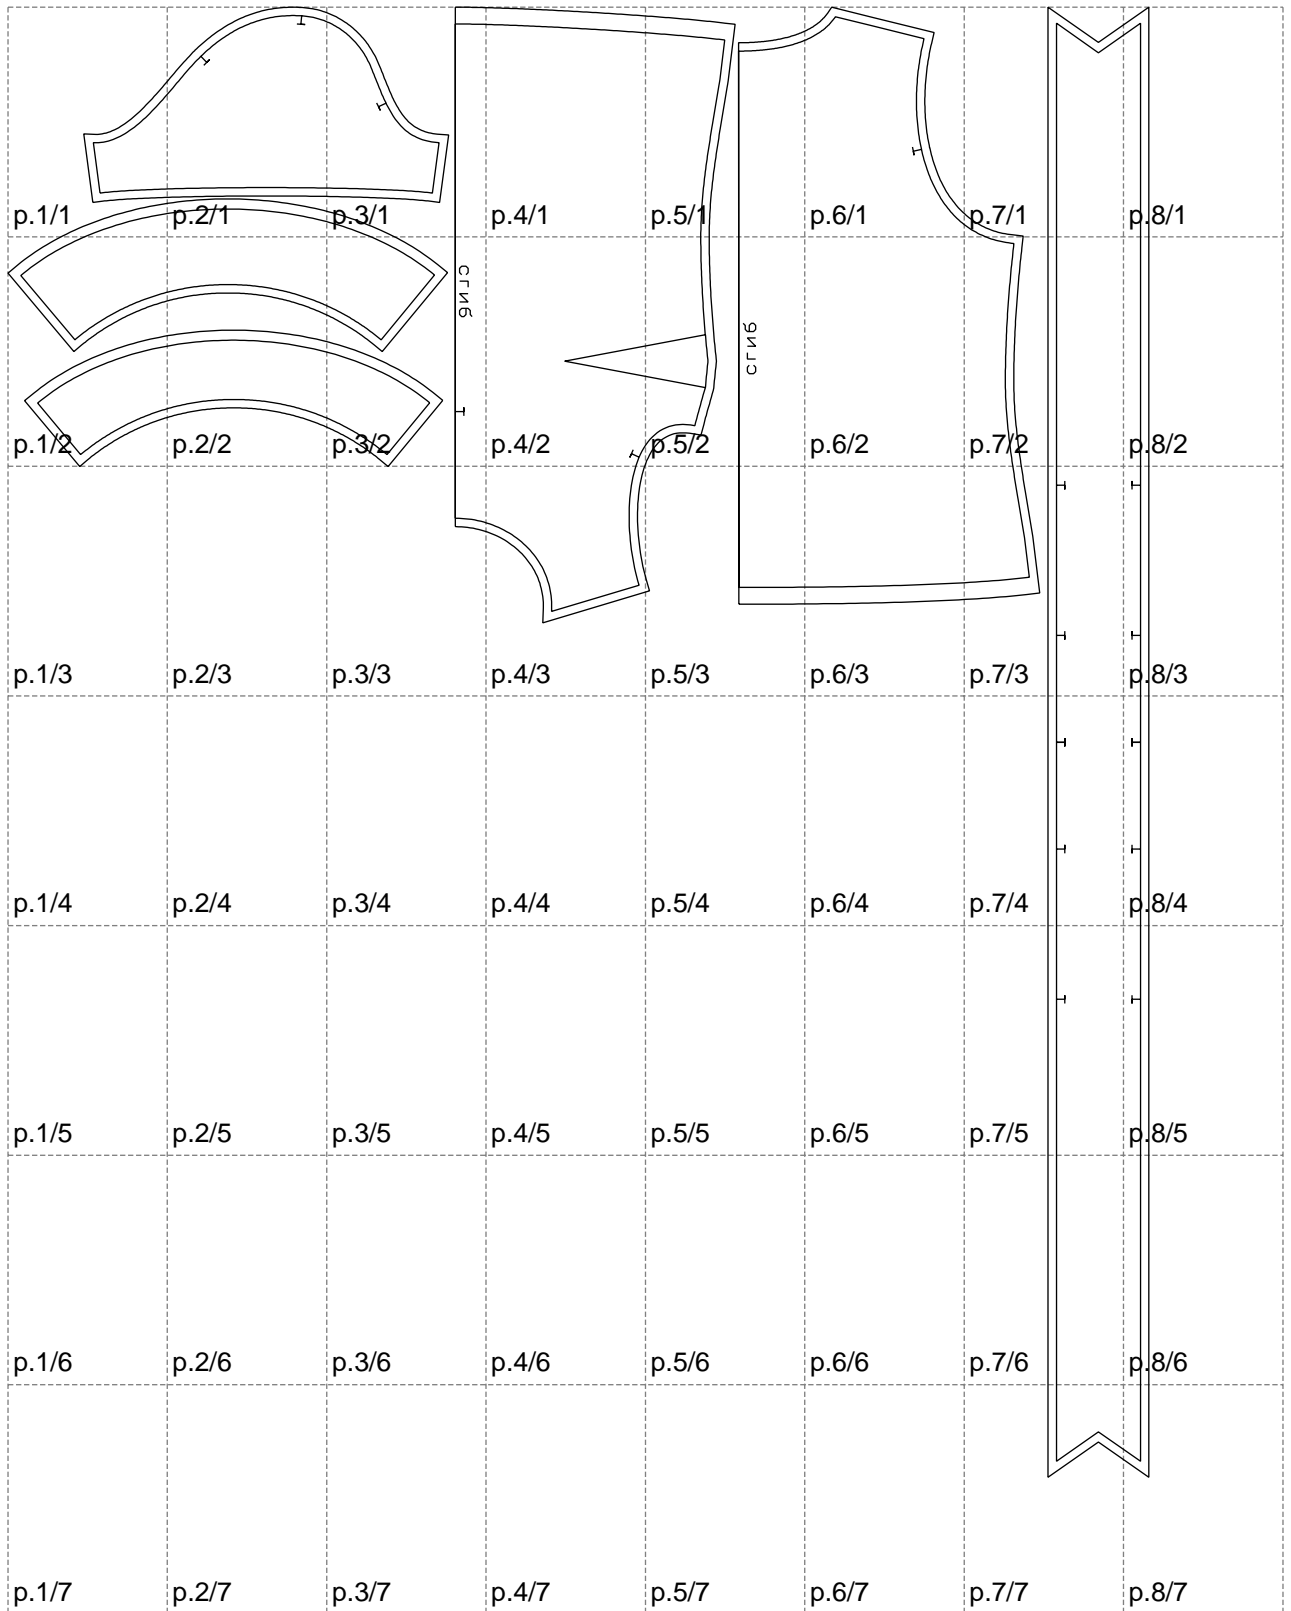

Not for print

Paper size: A4, size:1358.75 x1750.67 mm

# Example

size:1499.00 x1750.67 mm

Maneken =1 ver.0

rz\_1=170

rz\_16=116

rz\_17=100

rz\_18=98.8

rz\_19=124

rz\_20=121

---

. . . . .  
. . . . .  
. . . . .