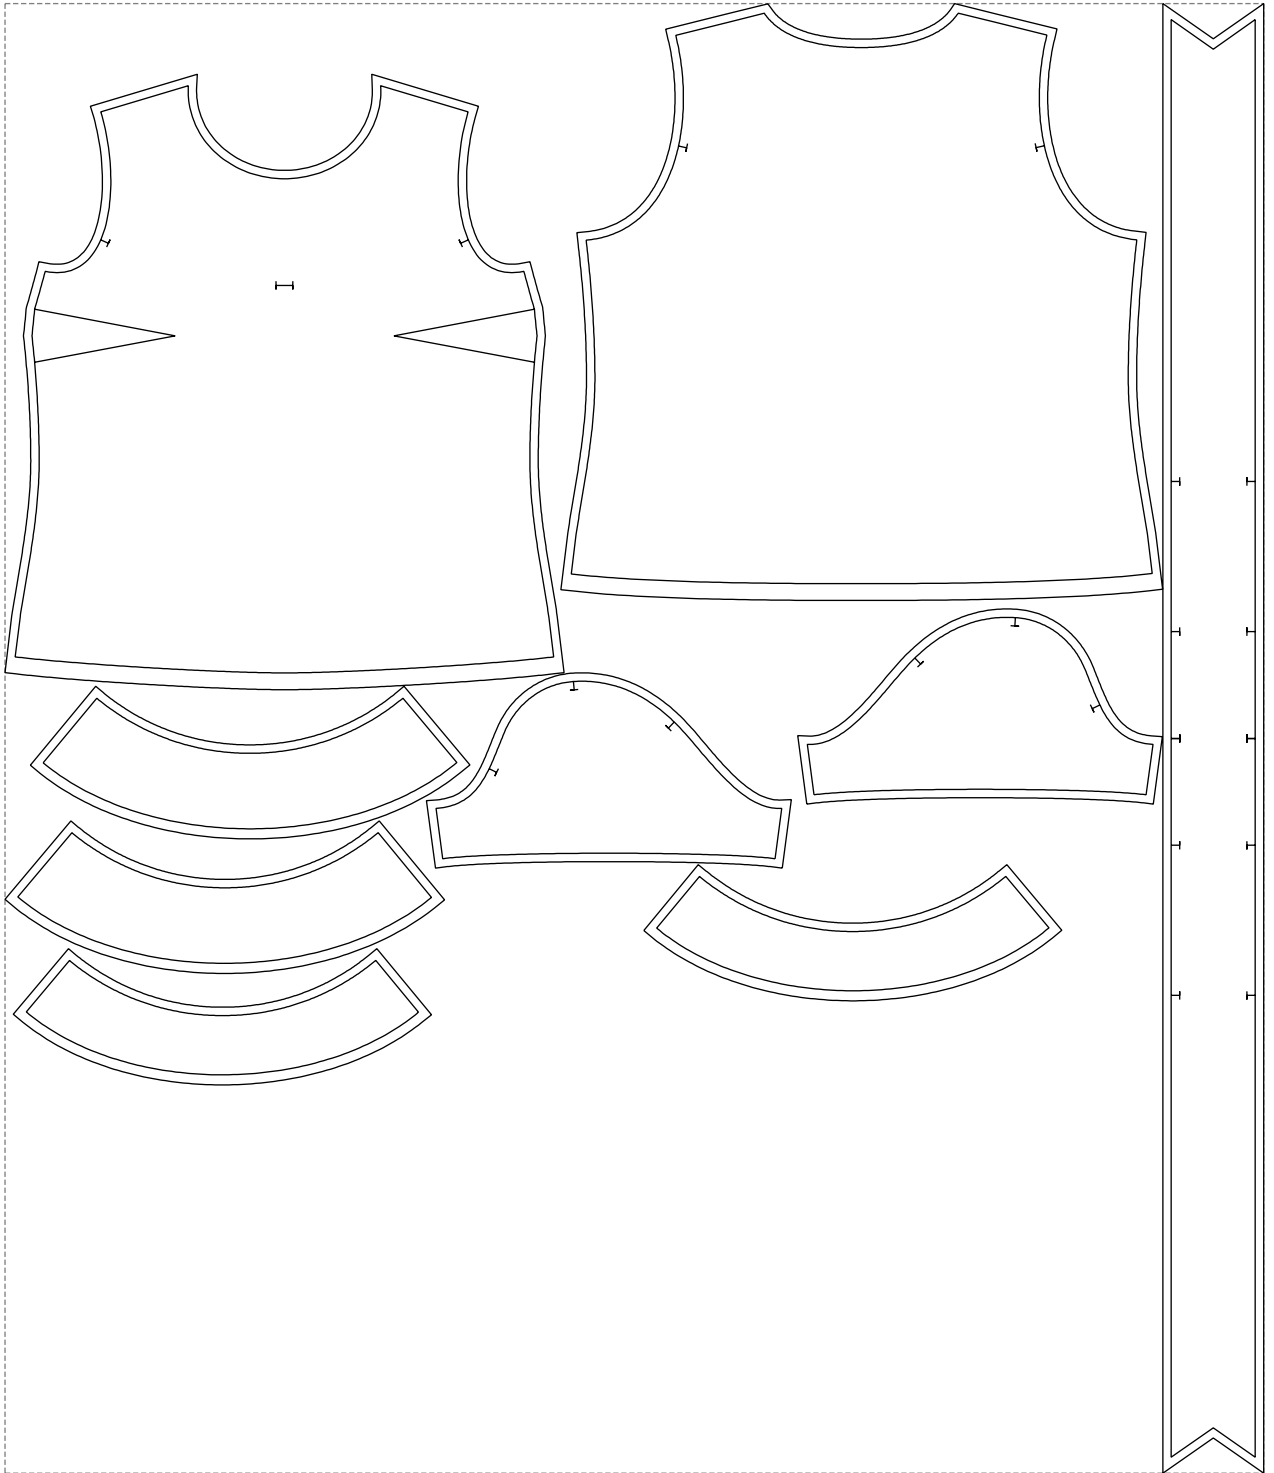

Not for print

Paper size: A4, size:1358.75 x1750.67 mm

# Example

size:1499.00 x1750.67 mm

Maneken =1 ver.0

rz\_1=170

rz\_16=116

rz\_17=100

rz\_18=98.8

rz\_19=124