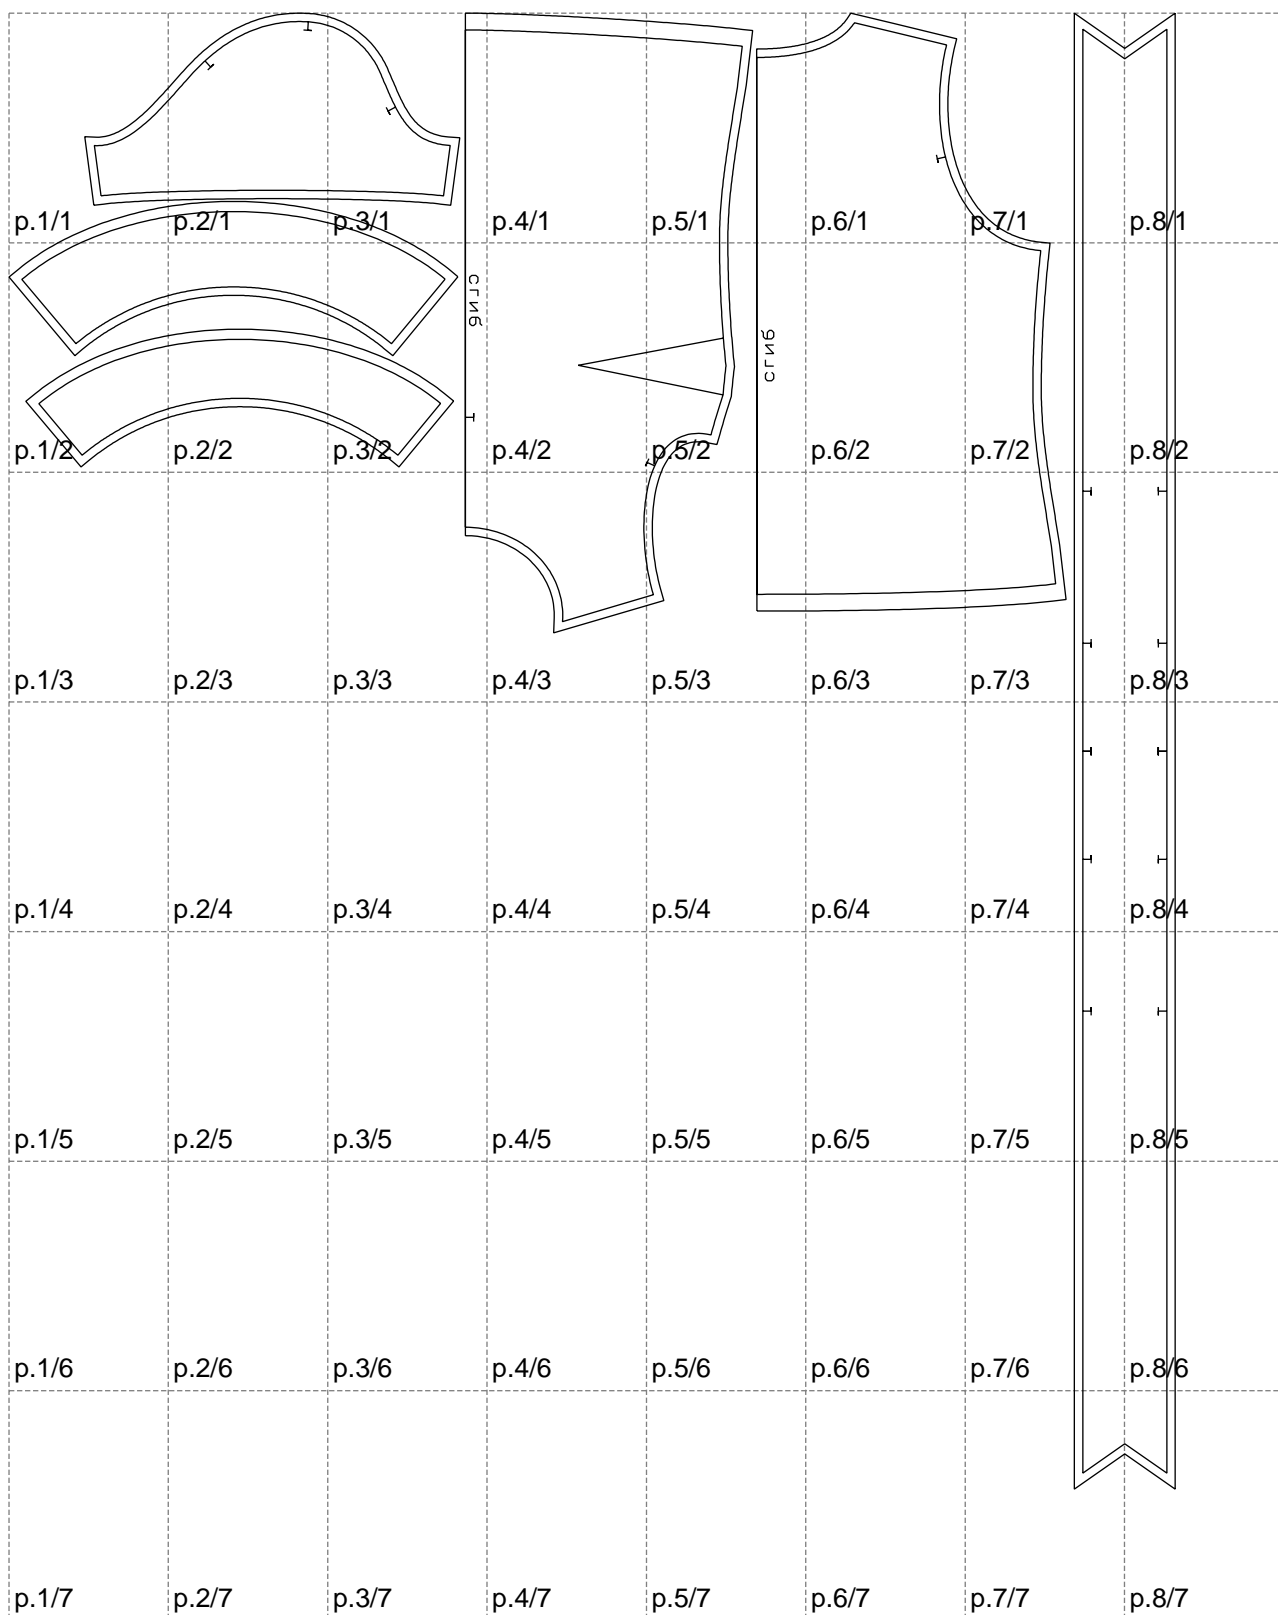

Not for print

Paper size: A4, size:1388.95 x1757.68 mm

# Example

size:1499.00 x1757.68 mm

Maneken =1 ver.0

rz\_1=170

rz\_16=120

rz\_17=104

rz\_18=103.6

rz\_19=128

rz\_20=125.1

---

. . . . .  
. . . . .  
. . . . .