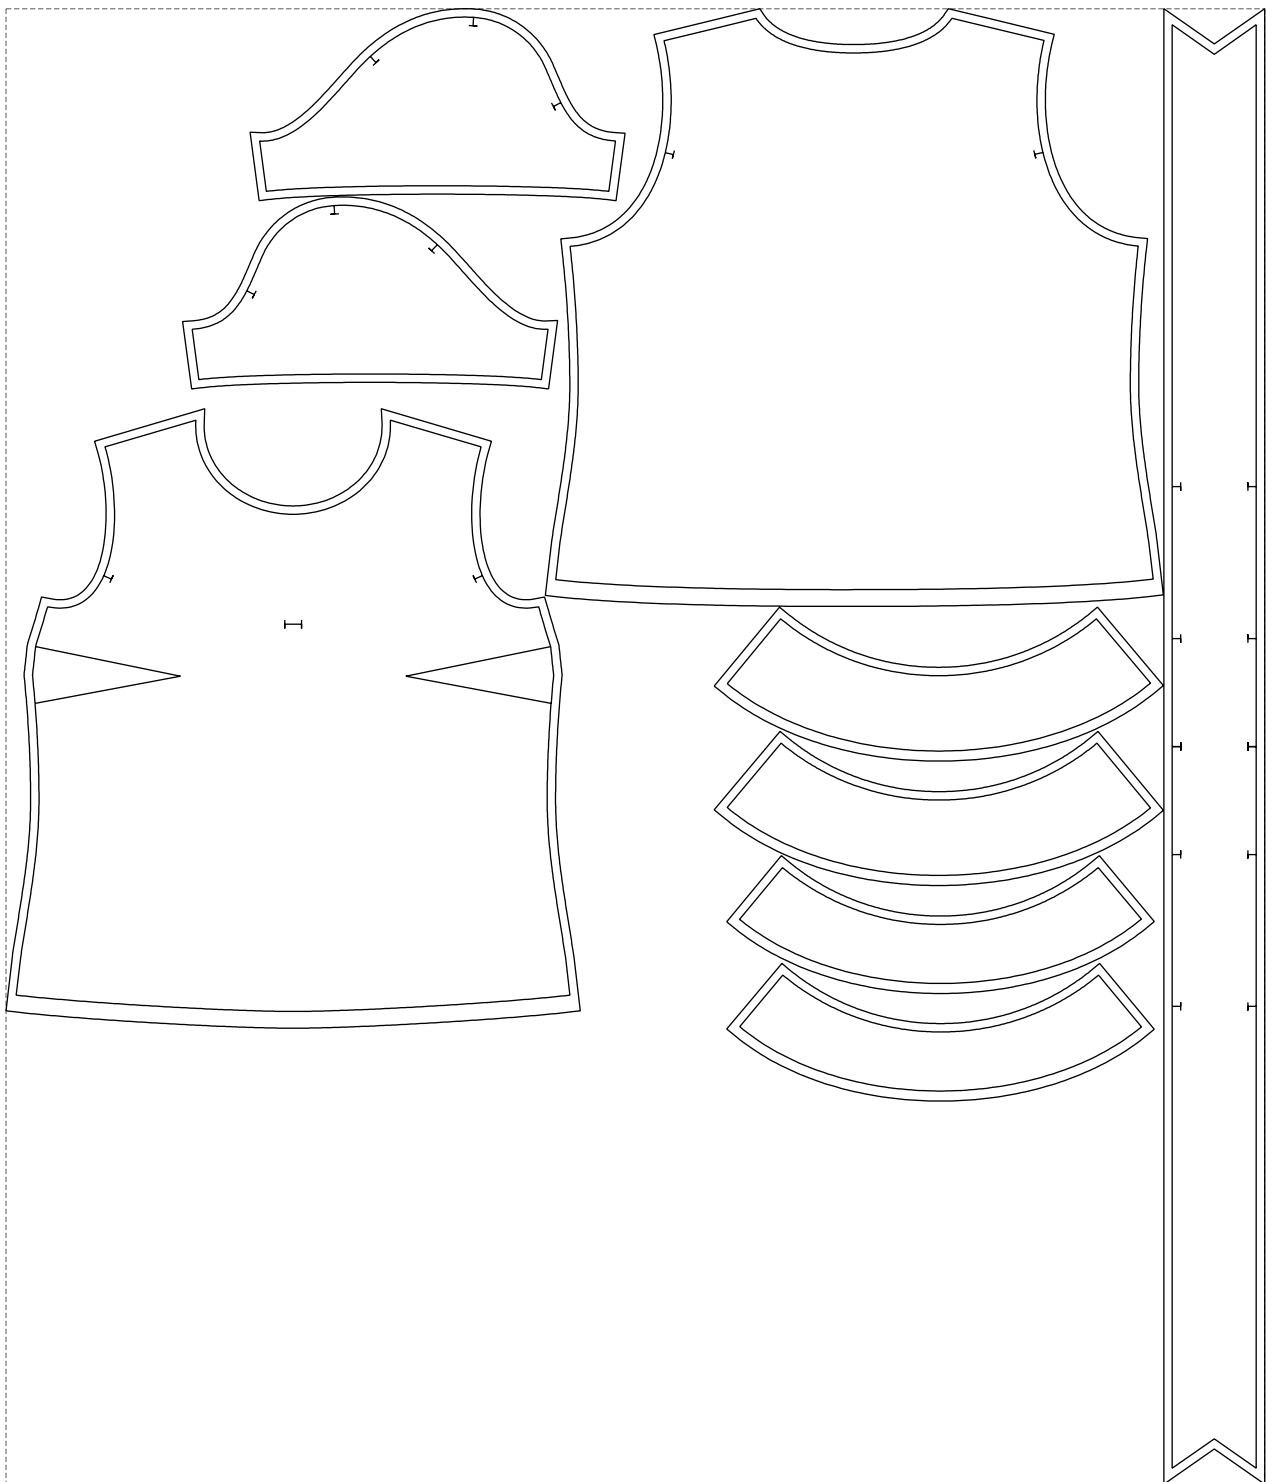

Not for print

Paper size: A4, size:1388.95 x1757.68 mm

# Example

size:1499.00 x1757.68 mm

Maneken =1 ver.0

rz\_1=170

rz\_16=120

rz\_17=104

rz\_18=103.6

rz\_19=128