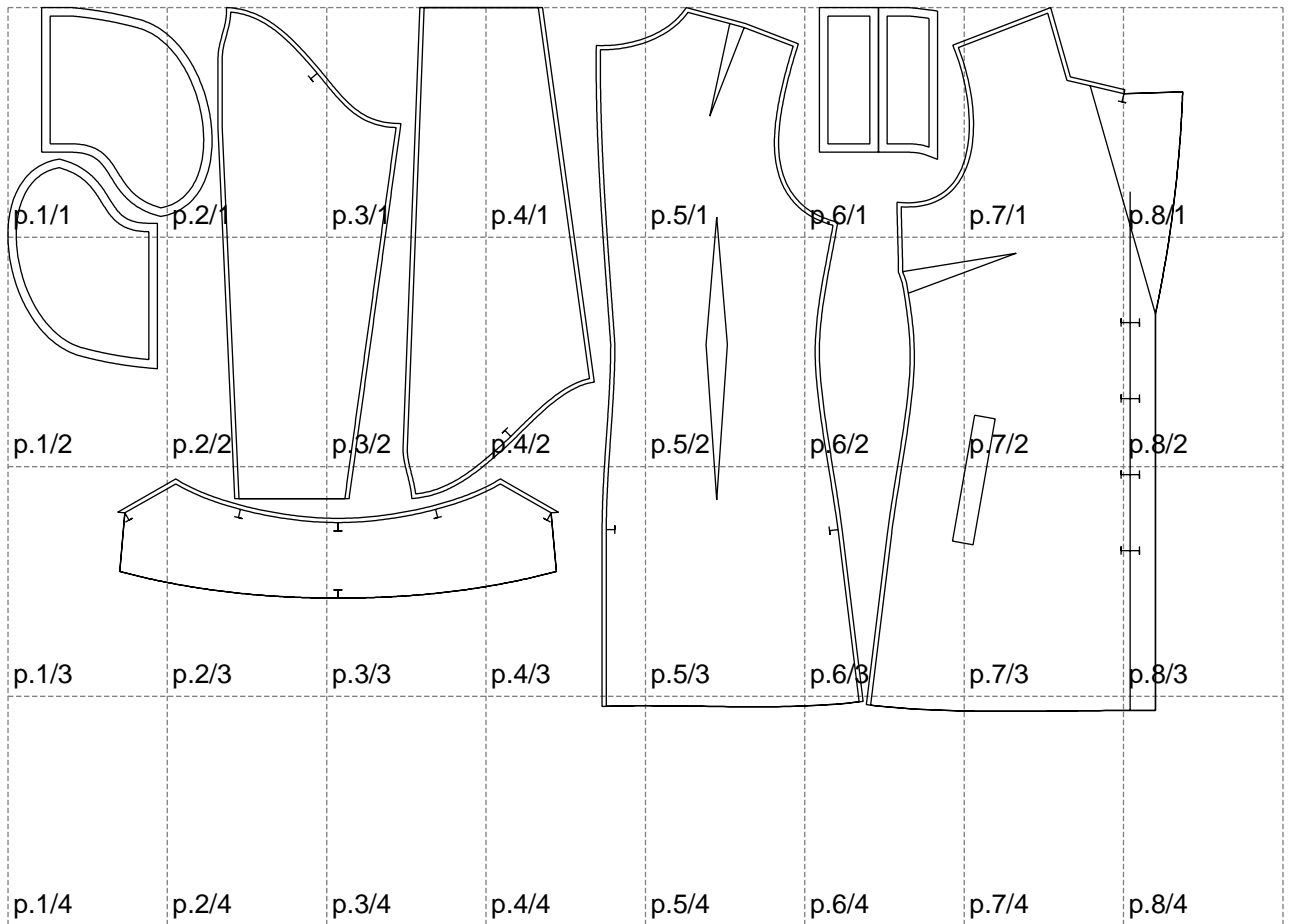

Not for print

Paper size: A4, size:1399.00 x838.05 mm

# Example

size:1499.00 x1536.03 mm

Maneken =1 ver.0

rz\_1=170

rz\_16=96

rz\_17=82

rz\_18=76

rz\_19=104

rz\_20=101.8

---

. . . . .  
. . . . .  
. . . . .