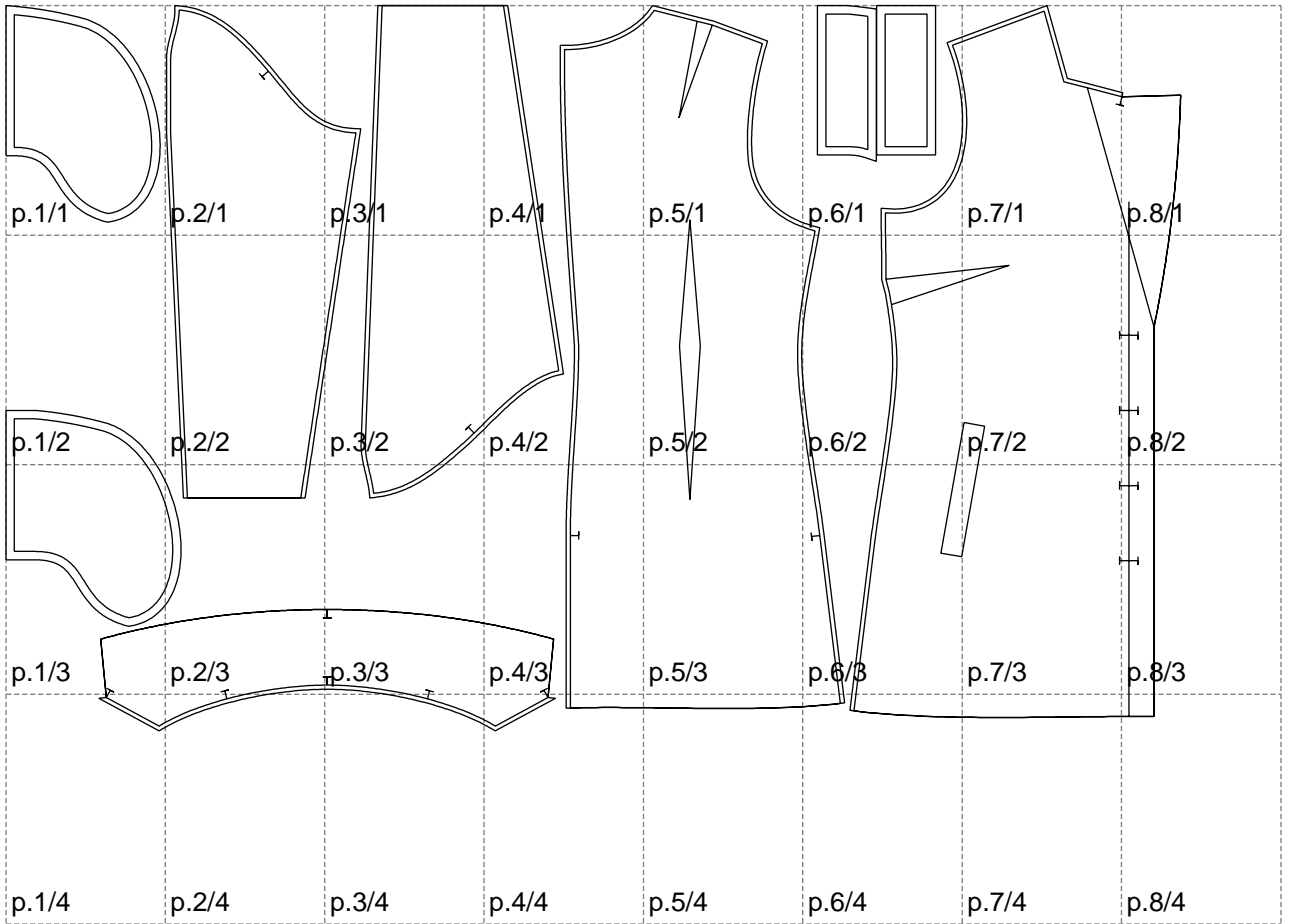

Not for print

Paper size: A4, size:1399.00 x863.77 mm

# Example

size:1499.00 x1539.15 mm

Maneken =1 ver.0

rz\_1=170

rz\_16=104

rz\_17=88.9

rz\_18=84.4

rz\_19=112

rz\_20=109.3

---

. . . . .  
. . . . .  
. . . . .