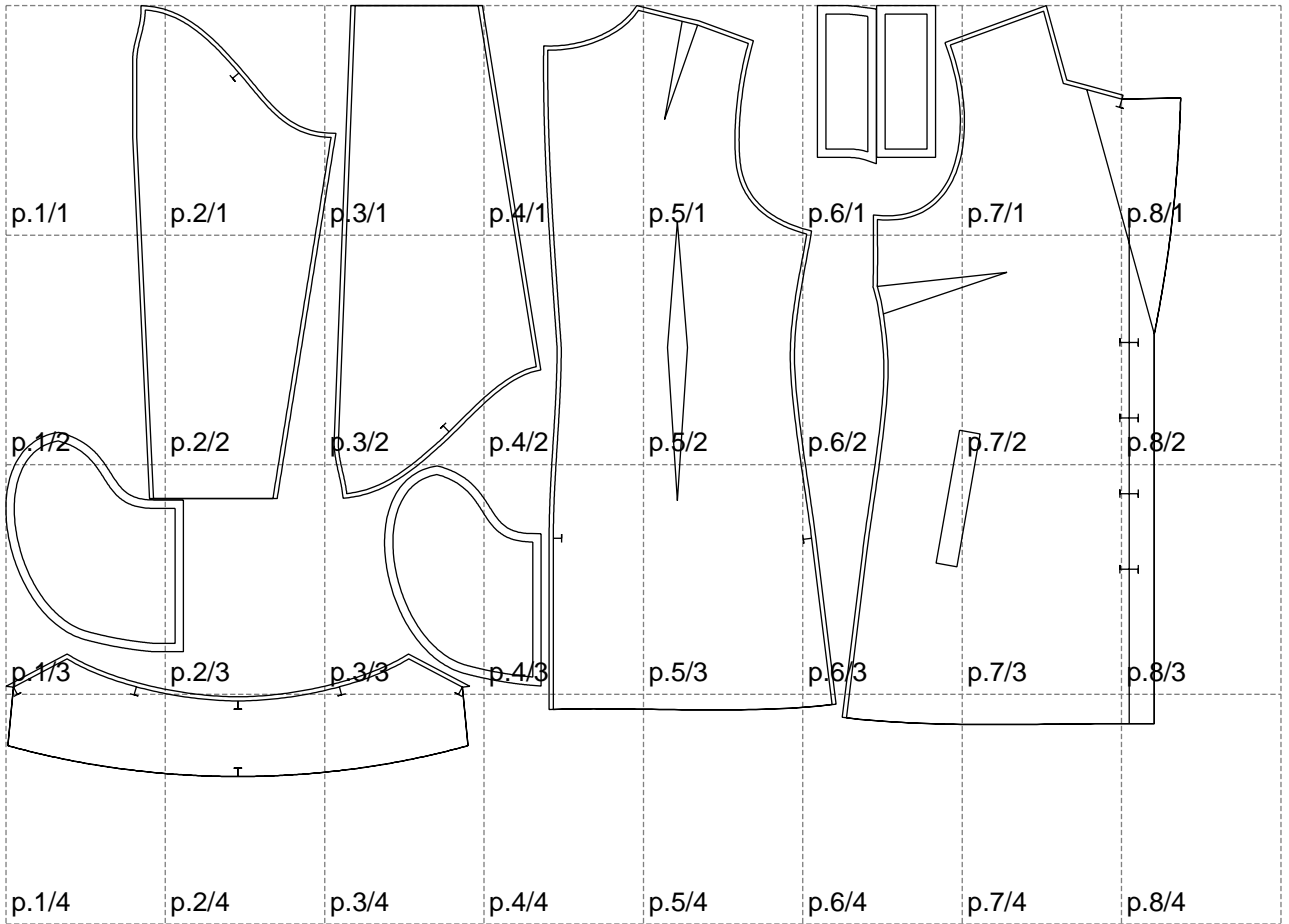

Not for print

Paper size: A4, size:1399.00 x918.04 mm

# Example

size:1499.00 x1604.14 mm

Maneken =1 ver.0

rz\_1=170

rz\_16=108

rz\_17=92.5

rz\_18=89.2

rz\_19=116

rz\_20=113

---

. . . . .  
. . . . .  
. . . . .