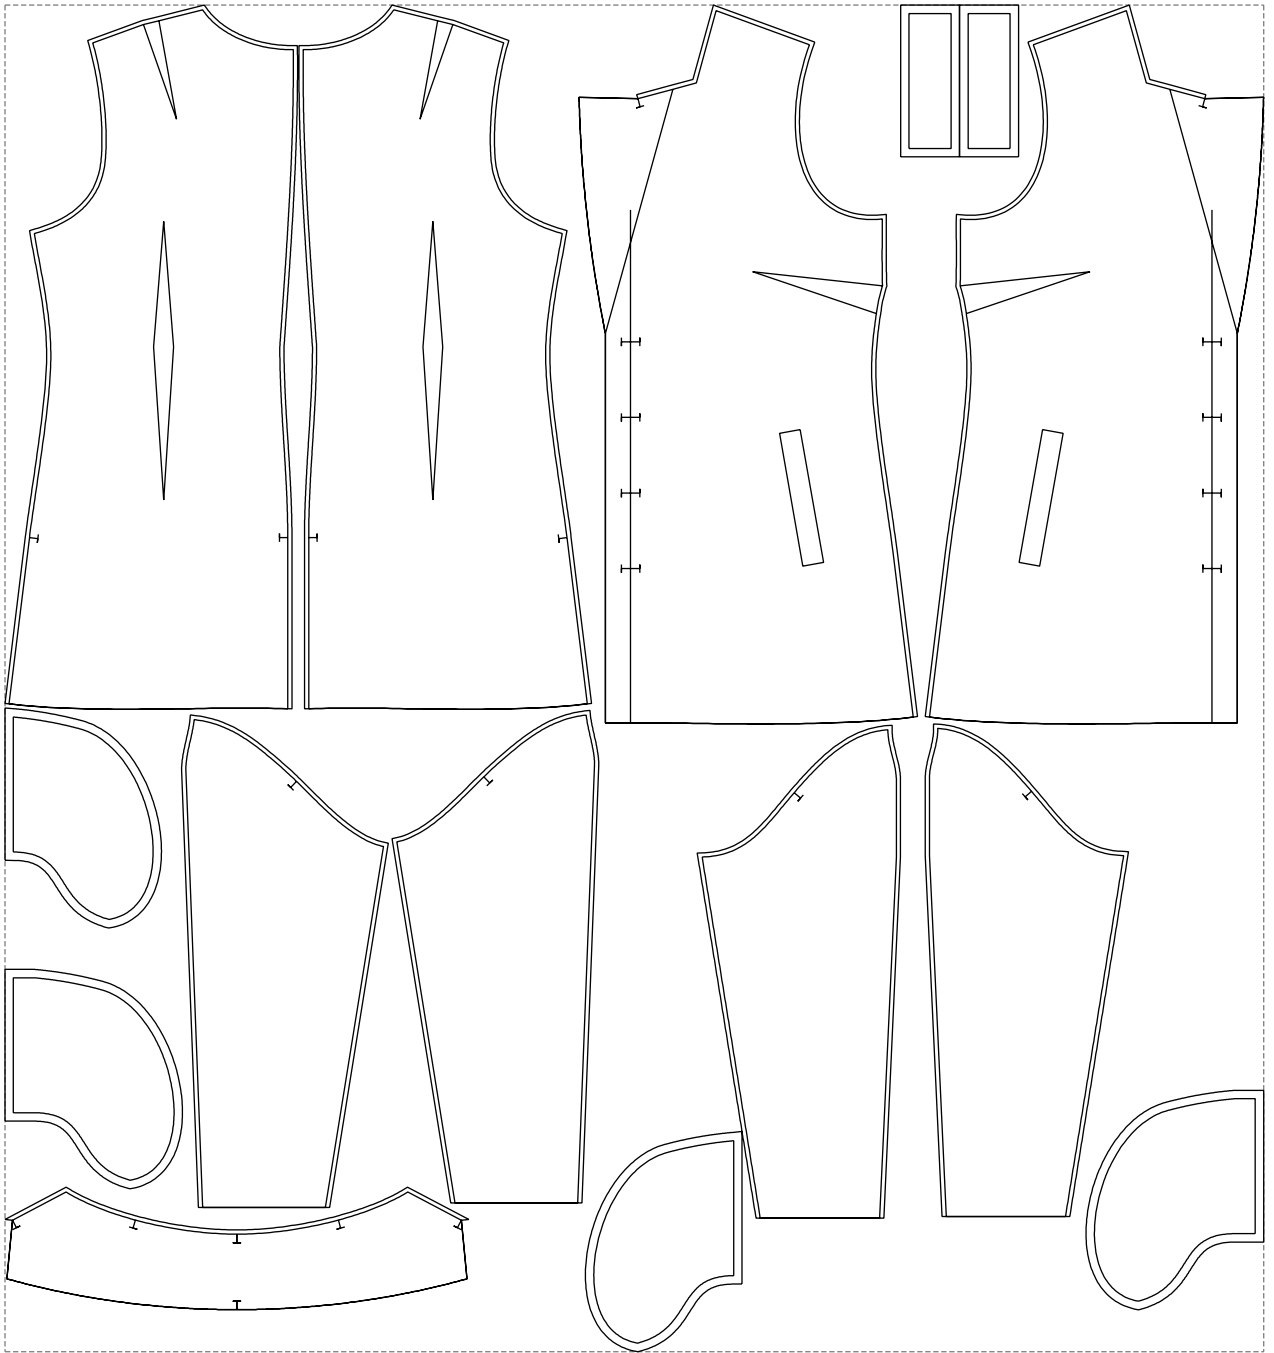

# Example

size:1499.00 x1604.14 mm

Maneken =1 ver.0

rz\_1=170

rz\_16=108

rz\_17=92.5

rz\_18=89.2

rz\_19=116